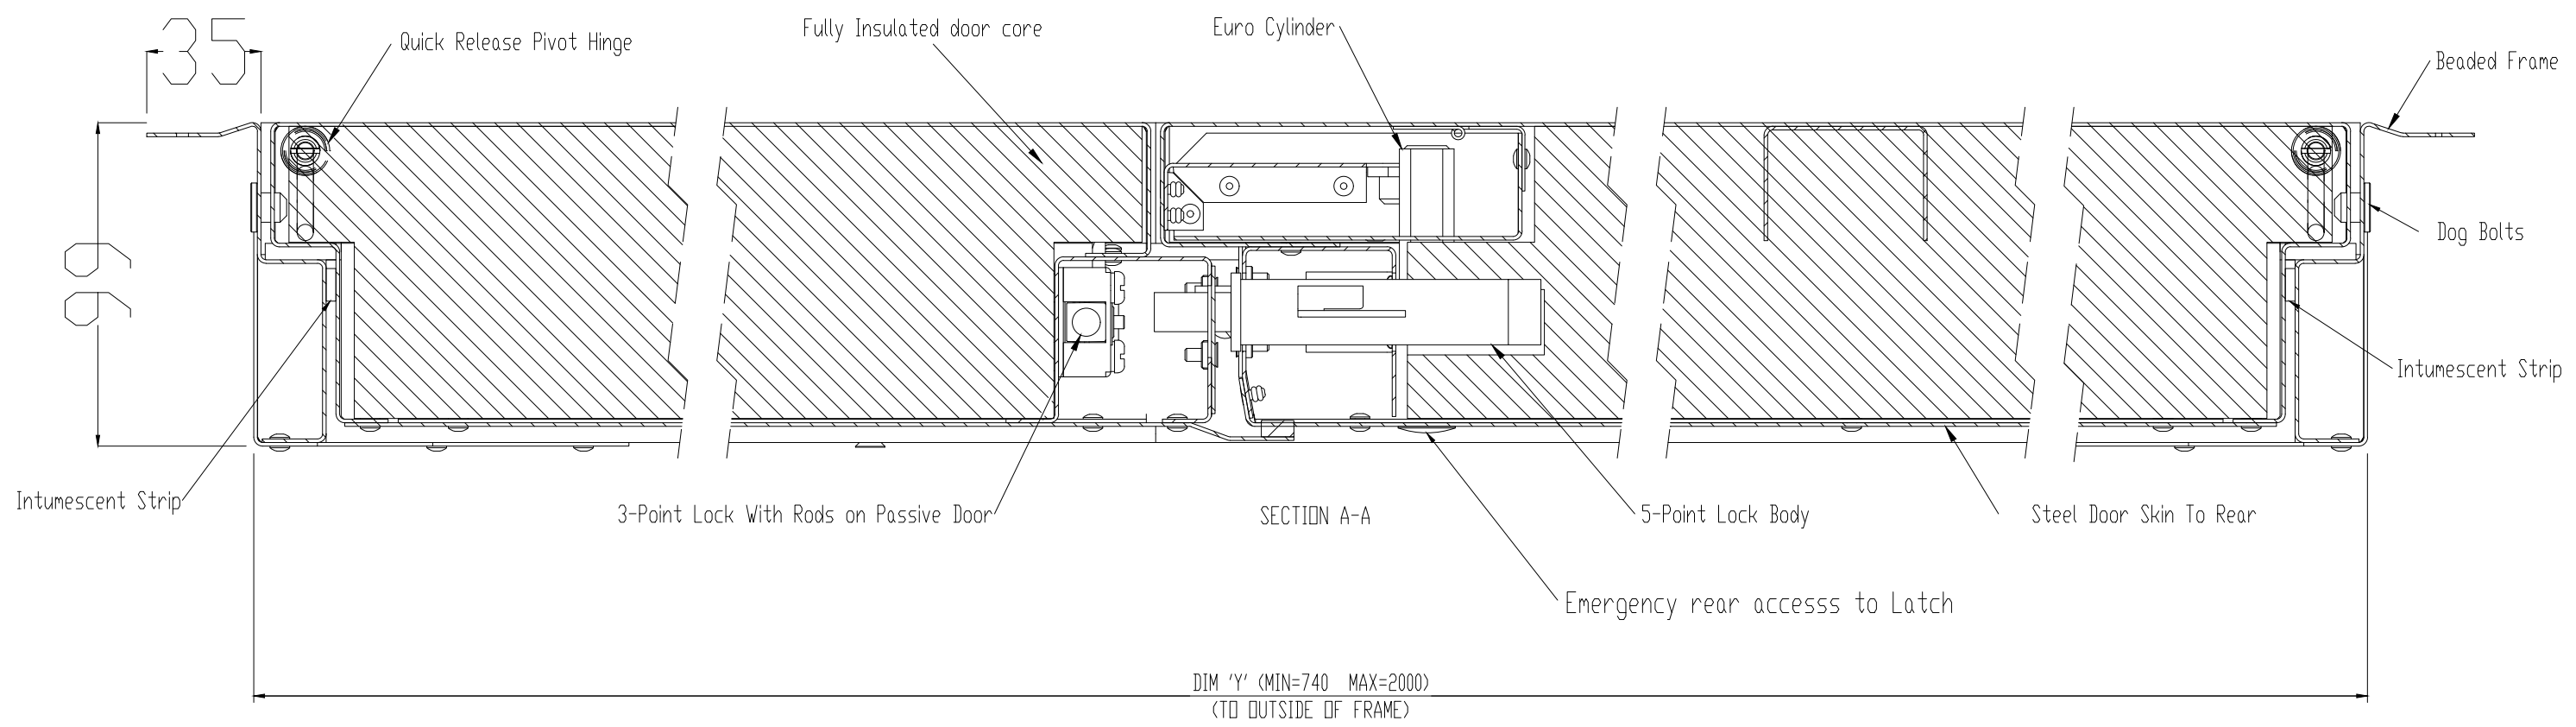

DION RISER Doorset - Double

DOUBLE DOOR
150 MINUTE FIRE RATED

EURO CYL 5-POINT LOCK ASSEMBLY
WITH MULTIPLE LOCKING LOUNGES.

CISCO Ltd
Foxwood Industrial Park,
Foxwood Road
Chesterfield, S41 9RN
☎ : 01246 572 288
✉ : sales@cisco.co.uk

Model:	35mm Plaster Stop Bead (Double)
Job Number:	N/A
Date:	N/A
Drawn By:	Alec Williams
Checked By:	N/A
Scale:	DO NOT SCALE
Rev:	.

CISCO Ltd
 Foxwood Industrial Park,
 Foxwood Road
 Chesterfield, S41 9RN
 ☎ : 01246 572 288
 ✉ : sales@ciscouk.co.uk

Model:	35mm Plaster Stop Bead (Double)
Job Number:	N/A
Date:	N/A
Drawn By:	Alec Williams
Checked By:	N/A
Scale:	DO NOT SCALE
Rev:	.