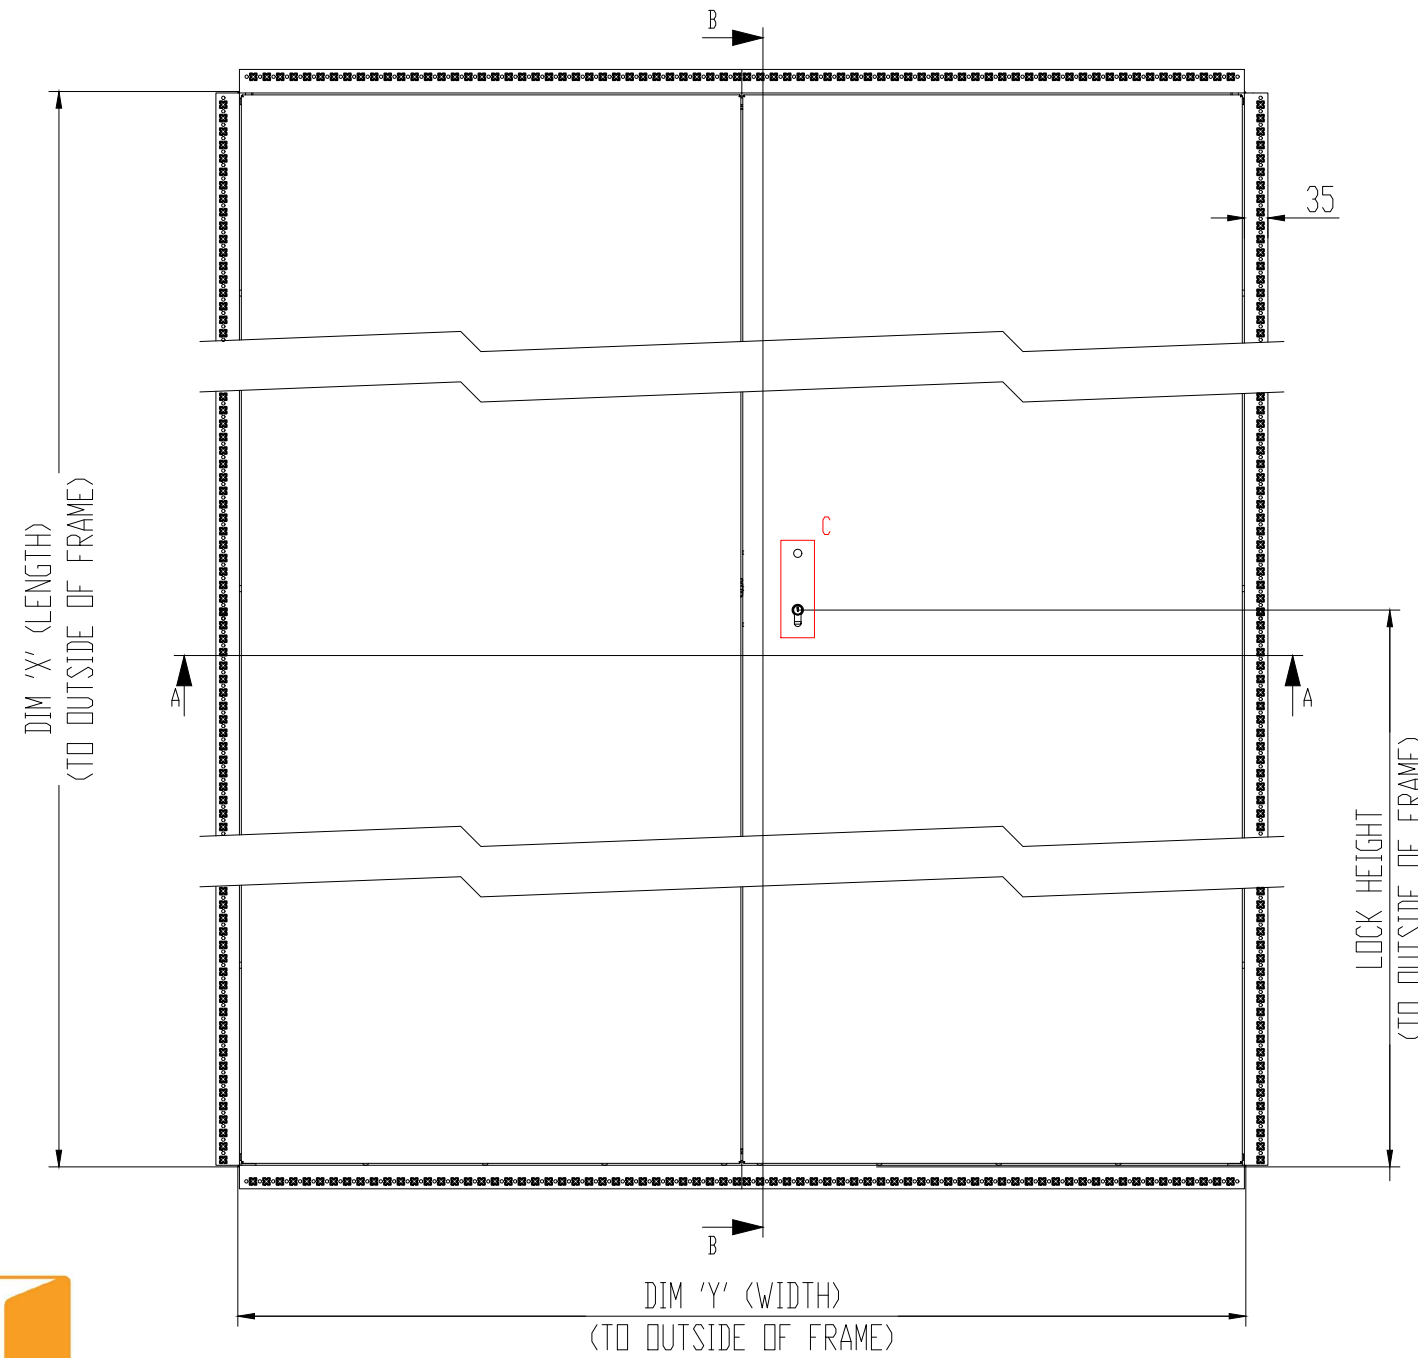

DION RISER Doorset - Double

DOUBLE DOOR
150 MINUTE FIRE RATED

EURO CYL 5-POINT LOCK ASSEMBLY
WITH MULTIPLE LOCKING LOUNGES.

CISCO Ltd
Foxwood Industrial Park,
Foxwood Road
Chesterfield, S41 9RN
☎ : 01246 572 288
✉ : sales@cisco.co.uk

Model:	35mm Plaster Stop Bead (Double)
Job Number:	N/A
Date:	N/A
Drawn By:	Alec Williams
Checked By:	N/A
Scale:	DO NOT SCALE
Rev:	.

CISCO Ltd
 Foxwood Industrial Park,
 Foxwood Road
 Chesterfield, S41 9RN
 ☎ : 01246 572 288
 ✉ : sales@ciscouk.co.uk

Model:	35mm Plaster Stop Bead (Double)
Job Number:	N/A
Date:	N/A
Drawn By:	Alec Williams
Checked By:	N/A
Scale:	DO NOT SCALE
Rev:	.