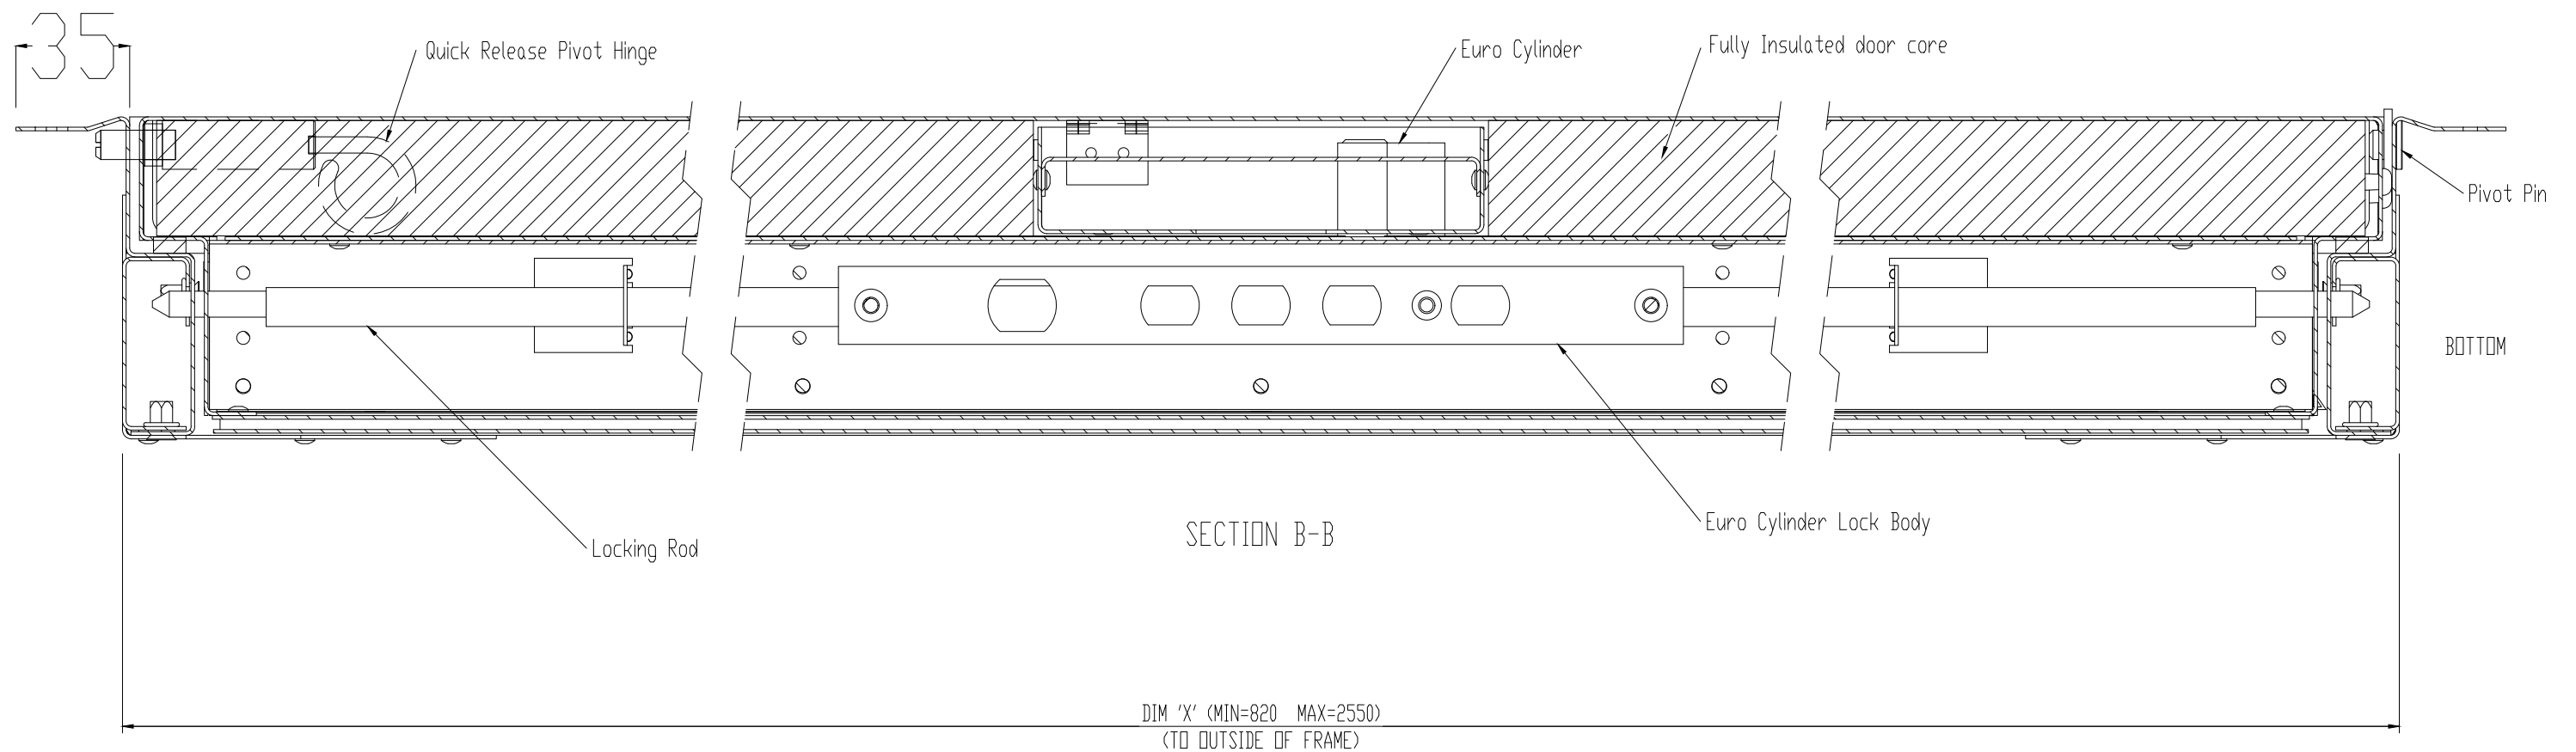

Model:	35mm Plaster Stop Bead (Double)
Job Number:	N/A
Date:	N/A
Drawn By:	Alec Williams
Checked By:	N/A
Scale:	DO NOT SCALE
Rev:	.

CISCO Ltd
 Foxwood Industrial Park,
 Foxwood Road
 Chesterfield, S41 9RN
 ☎ : 01246 572 288
 ✉ : sales@ciscouk.co.uk

Model:	35mm Plaster Stop Bead (Double)
Job Number:	N/A
Date:	N/A
Drawn By:	Alec Williams
Checked By:	N/A
Scale:	DO NOT SCALE
Rev:	.