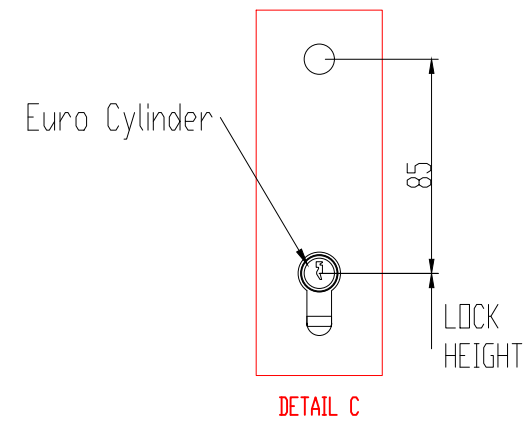

DION RISER Doorset - Double

DOUBLE DOOR
150 MINUTE FIRE RATED

EURO CYL 5-POINT LOCK ASSEMBLY
WITH MULTIPLE LOCKING LOUNGES.