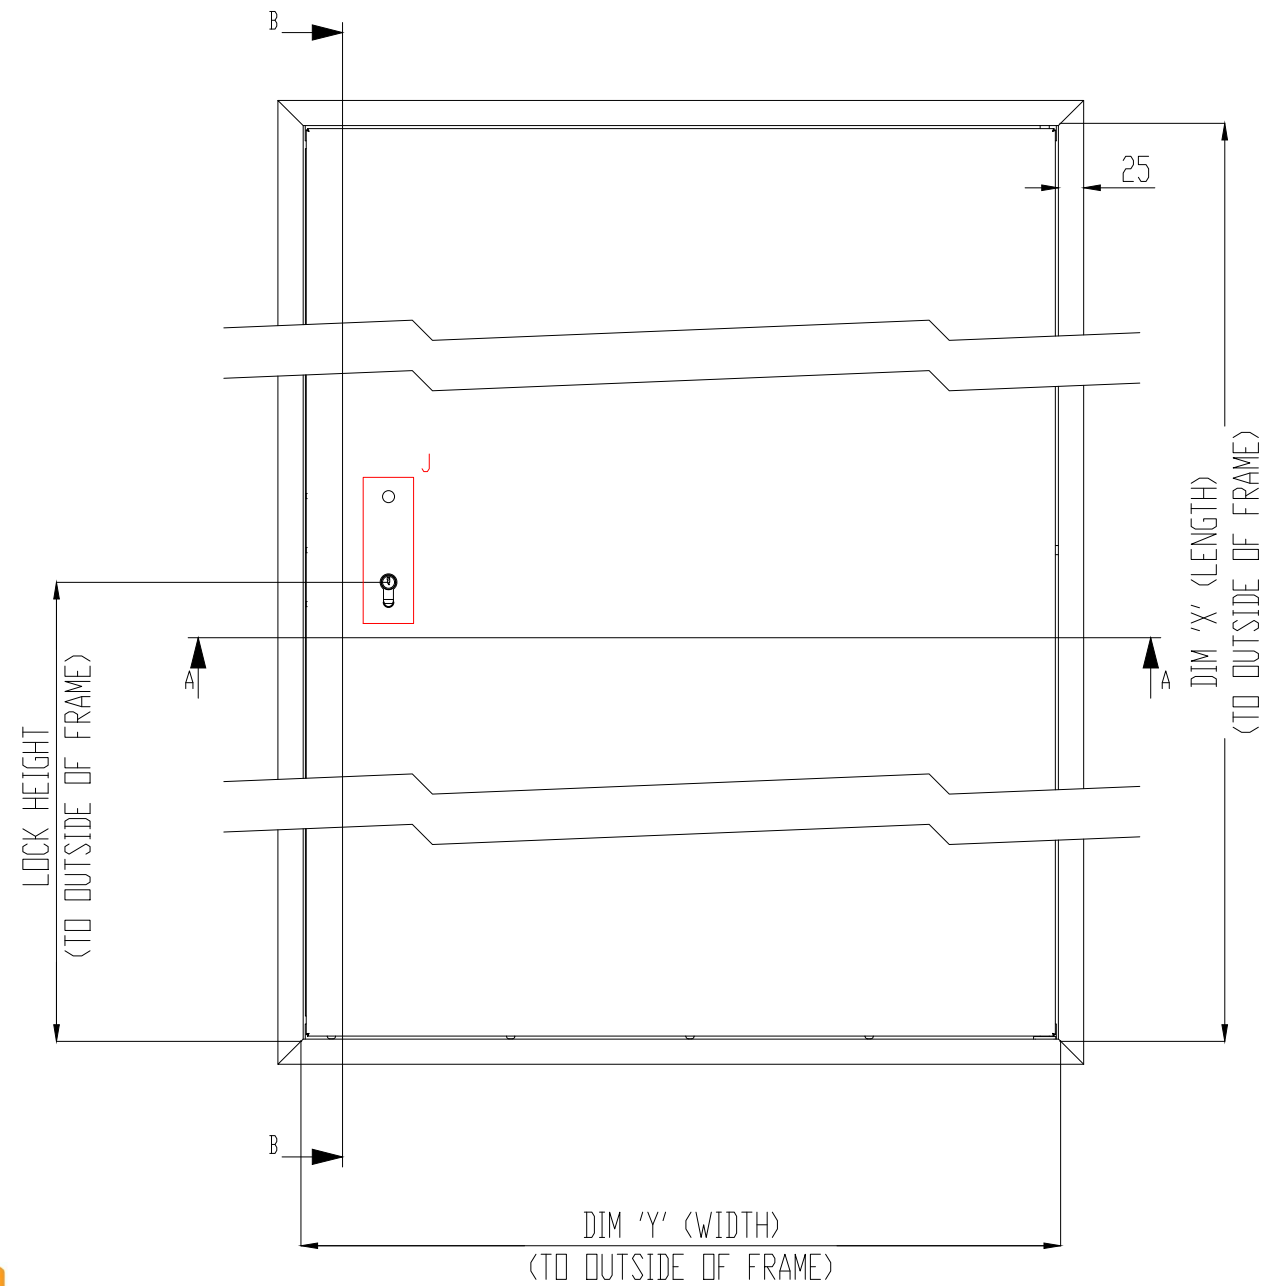

DION RISER Doorset - Single

SINGLE DOOR
150 MINUTE FIRE RATED

EURO CYL 5-POINT LOCK ASSEMBLY
WITH MULTIPLE LOCKING LOUNGES.