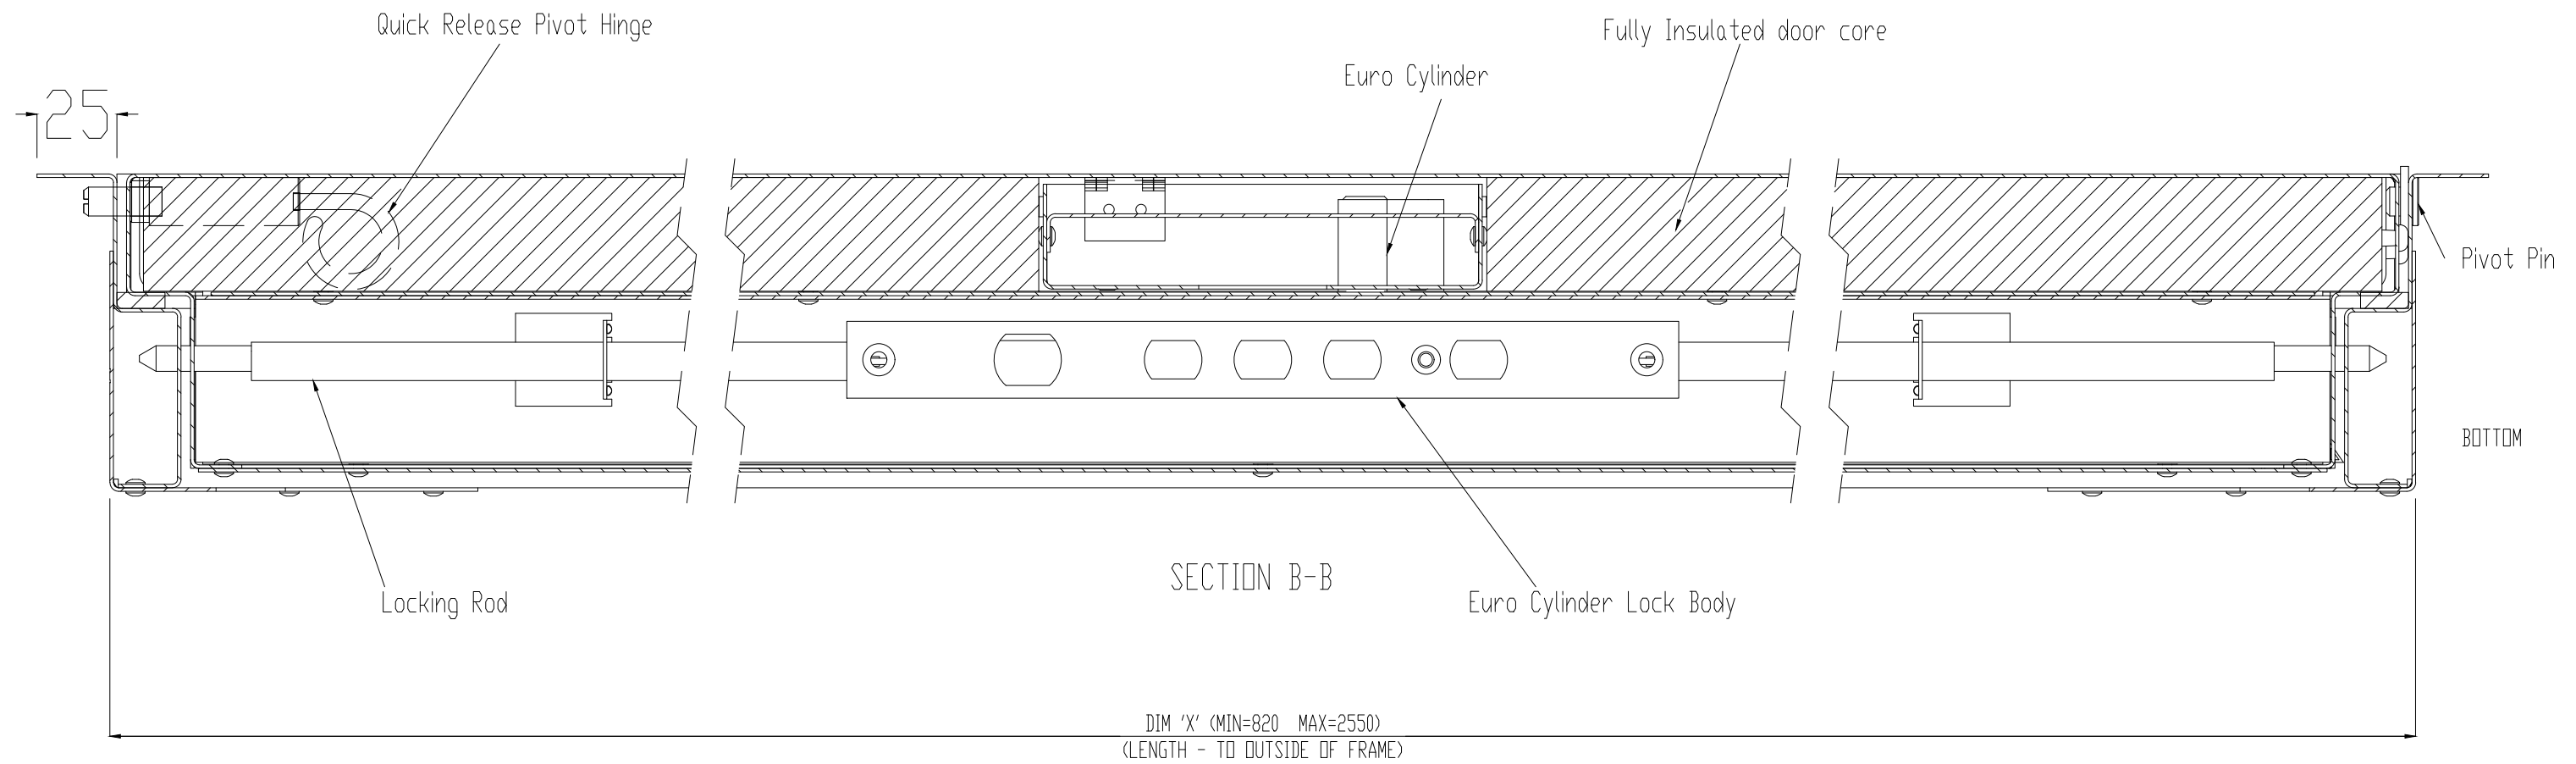

CISCO Ltd
Foxwood Industrial Park,
Foxwood Road
Chesterfield, S41 9RN
☎ : 01246 572 288
✉ : sales@ciscouk.co.uk

Model:	25mm Flat Picture Frame (Single)
Job Number:	N/A
Date:	N/A
Drawn By:	Alec Williams
Checked By:	N/A
Scale:	DO NOT SCALE
Rev:	.