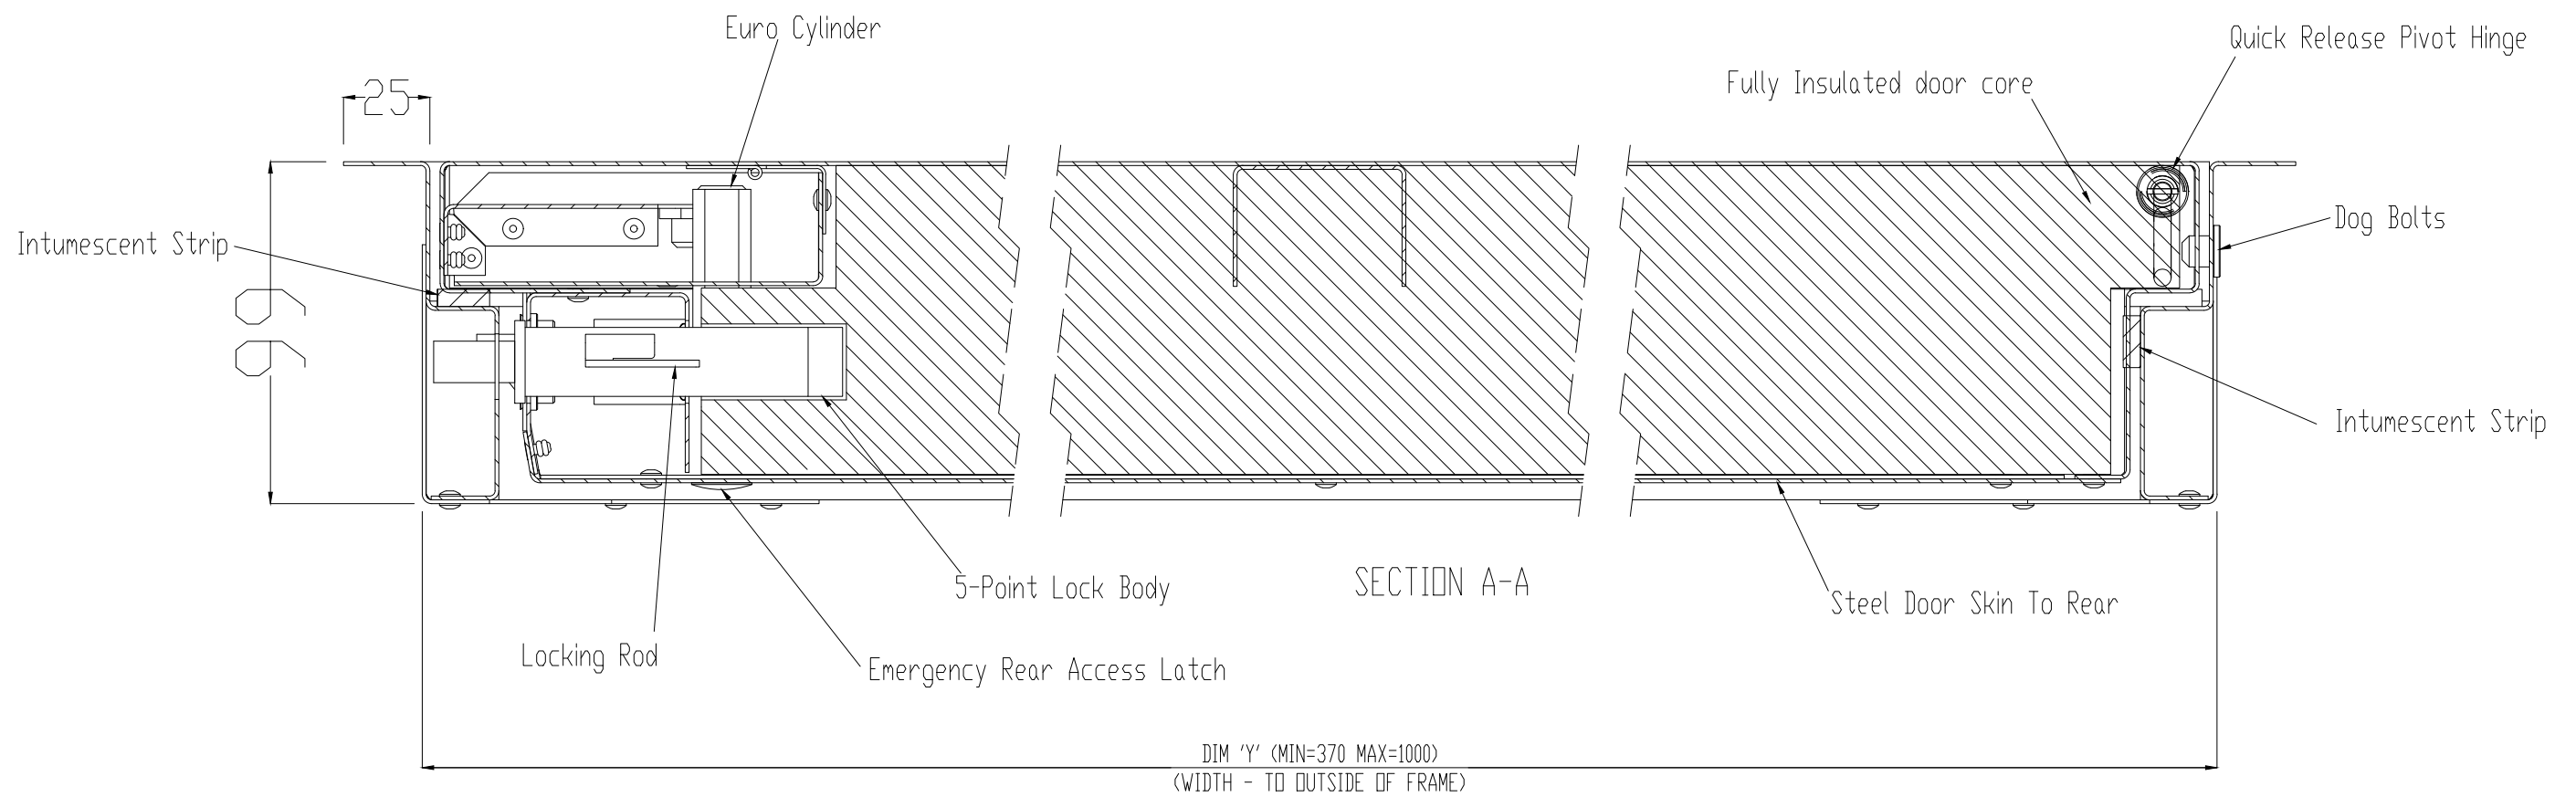

DION RISER Doorset - Single

SINGLE DOOR
150 MINUTE FIRE RATED

EURO CYL 5-POINT LOCK ASSEMBLY
WITH MULTIPLE LOCKING LOUNGES.

CISCO Ltd
Foxwood Industrial Park,
Foxwood Road
Chesterfield, S41 9RN
☎ : 01246 572 288
✉ : sales@ciscouk.co.uk

Model:	25mm Flat Picture Frame (Single)
Job Number:	N/A
Date:	N/A
Drawn By:	Alec Williams
Checked By:	N/A
Scale:	DO NOT SCALE
Rev:	.

CISCO Ltd
 Foxwood Industrial Park,
 Foxwood Road
 Chesterfield, S41 9RN
 ☎ : 01246 572 288
 ✉ : sales@ciscouk.co.uk

Model:	25mm Flat Picture Frame (Single)
Job Number:	N/A
Date:	N/A
Drawn By:	Alec Williams
Checked By:	N/A
Scale:	DO NOT SCALE
Rev:	.