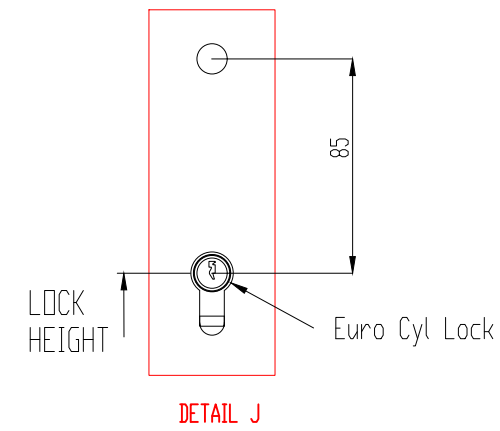

DION RISER Doorset - Single