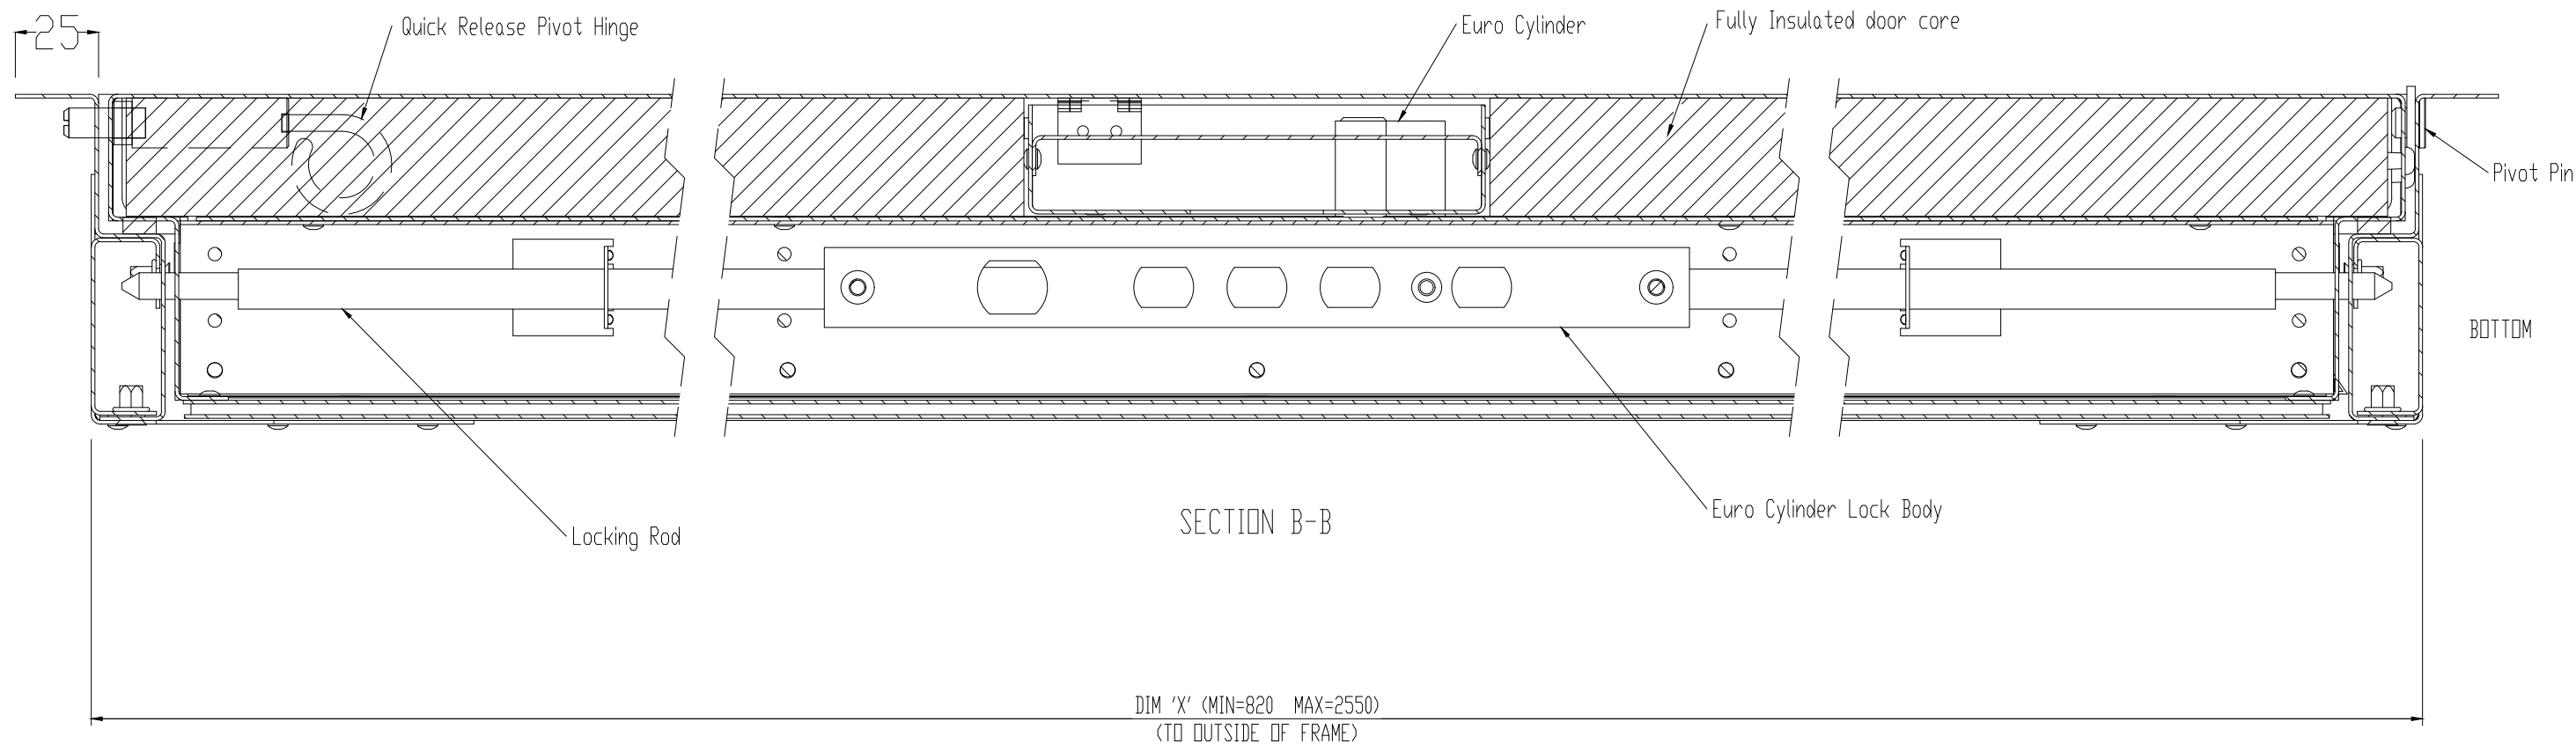

Model:	25mm Flat Picture Frame (Double)
Job Number:	N/A
Date:	N/A
Drawn By:	Alec Williams
Checked By:	N/A
Scale:	DO NOT SCALE
Rev:	.

CISCO Ltd
 Foxwood Industrial Park,
 Foxwood Road
 Chesterfield, S41 9RN
 ☎ : 01246 572 288
 ✉ : sales@ciscouk.co.uk

Model:	25mm Flat Picture Frame (Double)
Job Number:	N/A
Date:	N/A
Drawn By:	Alec Williams
Checked By:	N/A
Scale:	DO NOT SCALE
Rev:	.