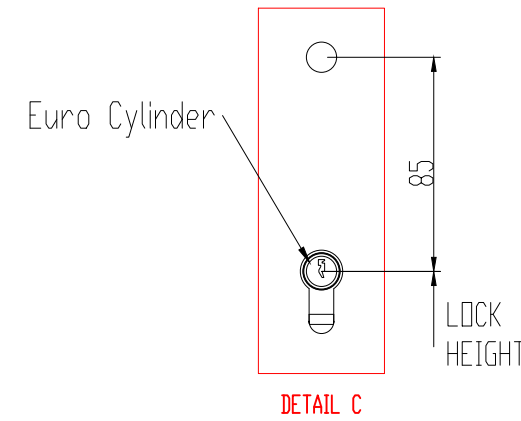

DION RISER Doorset - Double

DOUBLE DOOR
150 MINUTE FIRE RATED

EURO CYL 5-POINT LOCK ASSEMBLY
WITH MULTIPLE LOCKING LOUNGES.