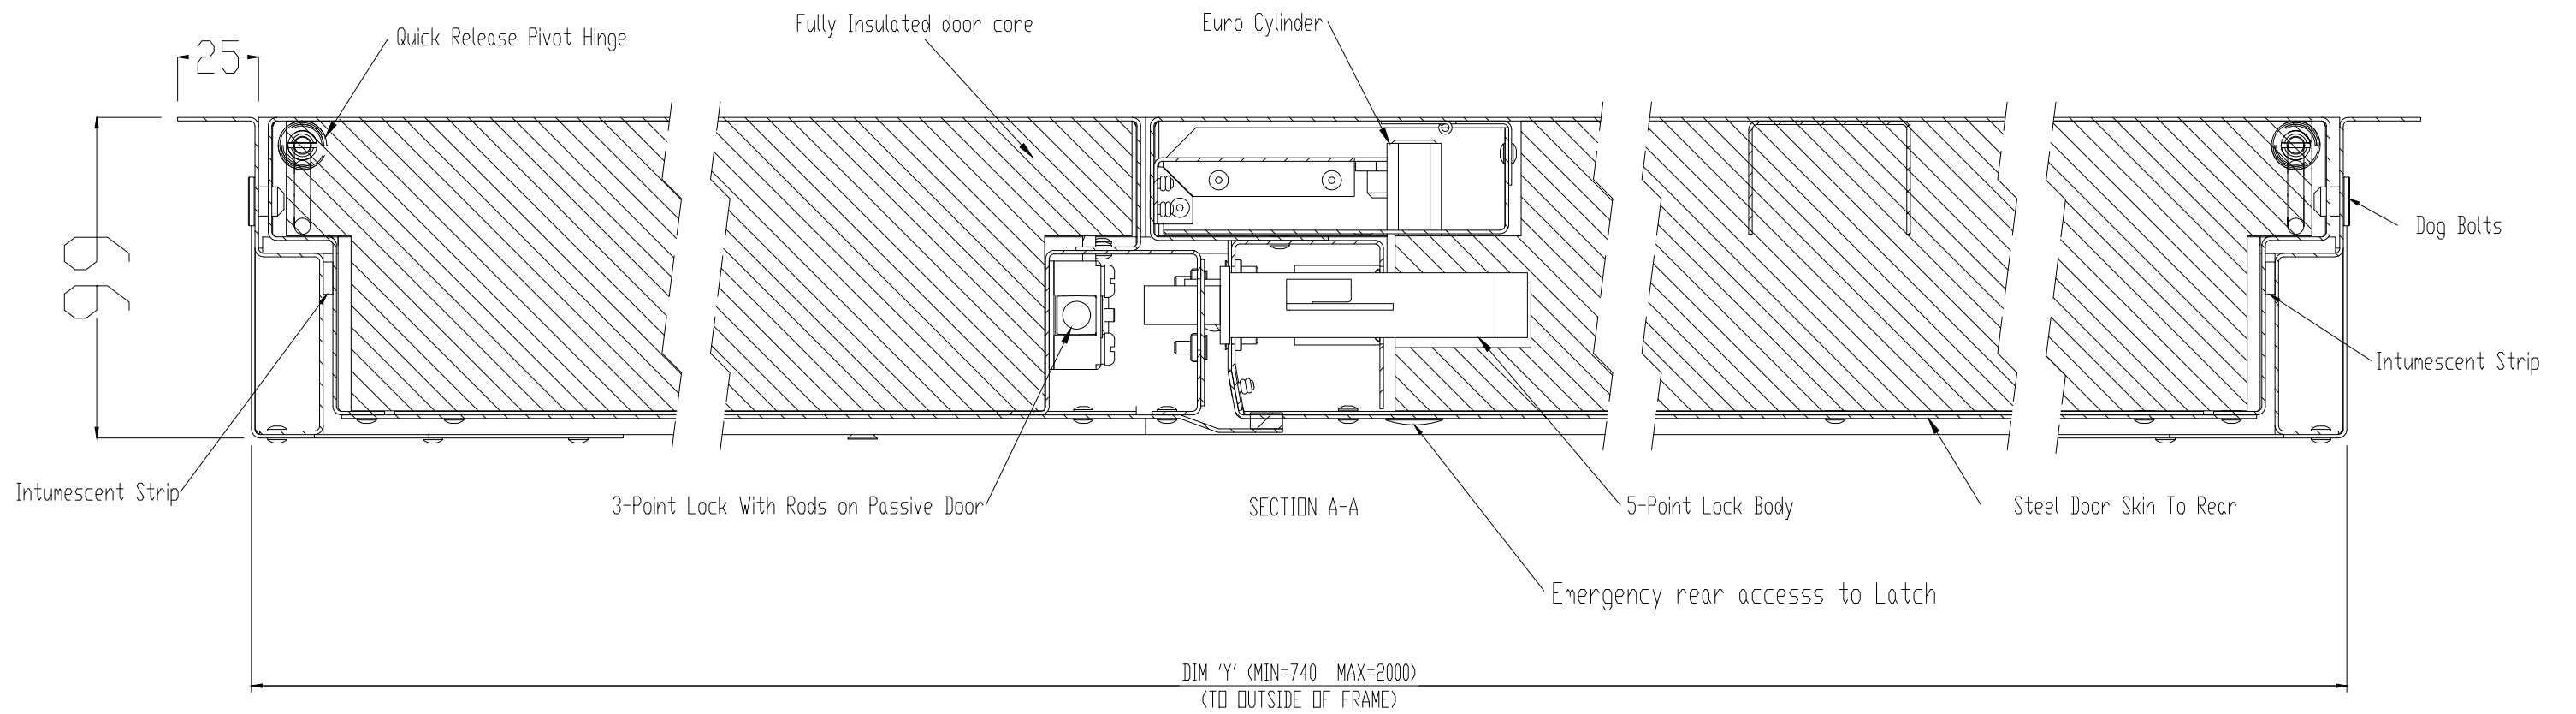

DION RISER Doorset - Double

DOUBLE DOOR
150 MINUTE FIRE RATED

EURO CYL 5-POINT LOCK ASSEMBLY
WITH MULTIPLE LOCKING LOUNGES.

CISCO Ltd
Foxwood Industrial Park,
Foxwood Road
Chesterfield, S41 9RN
☎ : 01246 572 288
✉ : sales@ciscouk.co.uk

Model:	25mm Flat Picture Frame (Double)
Job Number:	N/A
Date:	N/A
Drawn By:	Alec Williams
Checked By:	N/A
Scale:	DO NOT SCALE
Rev:	.

CISCO Ltd
 Foxwood Industrial Park,
 Foxwood Road
 Chesterfield, S41 9RN
 ☎ : 01246 572 288
 ✉ : sales@ciscouk.co.uk

Model:	25mm Flat Picture Frame (Double)
Job Number:	N/A
Date:	N/A
Drawn By:	Alec Williams
Checked By:	N/A
Scale:	DO NOT SCALE
Rev:	.