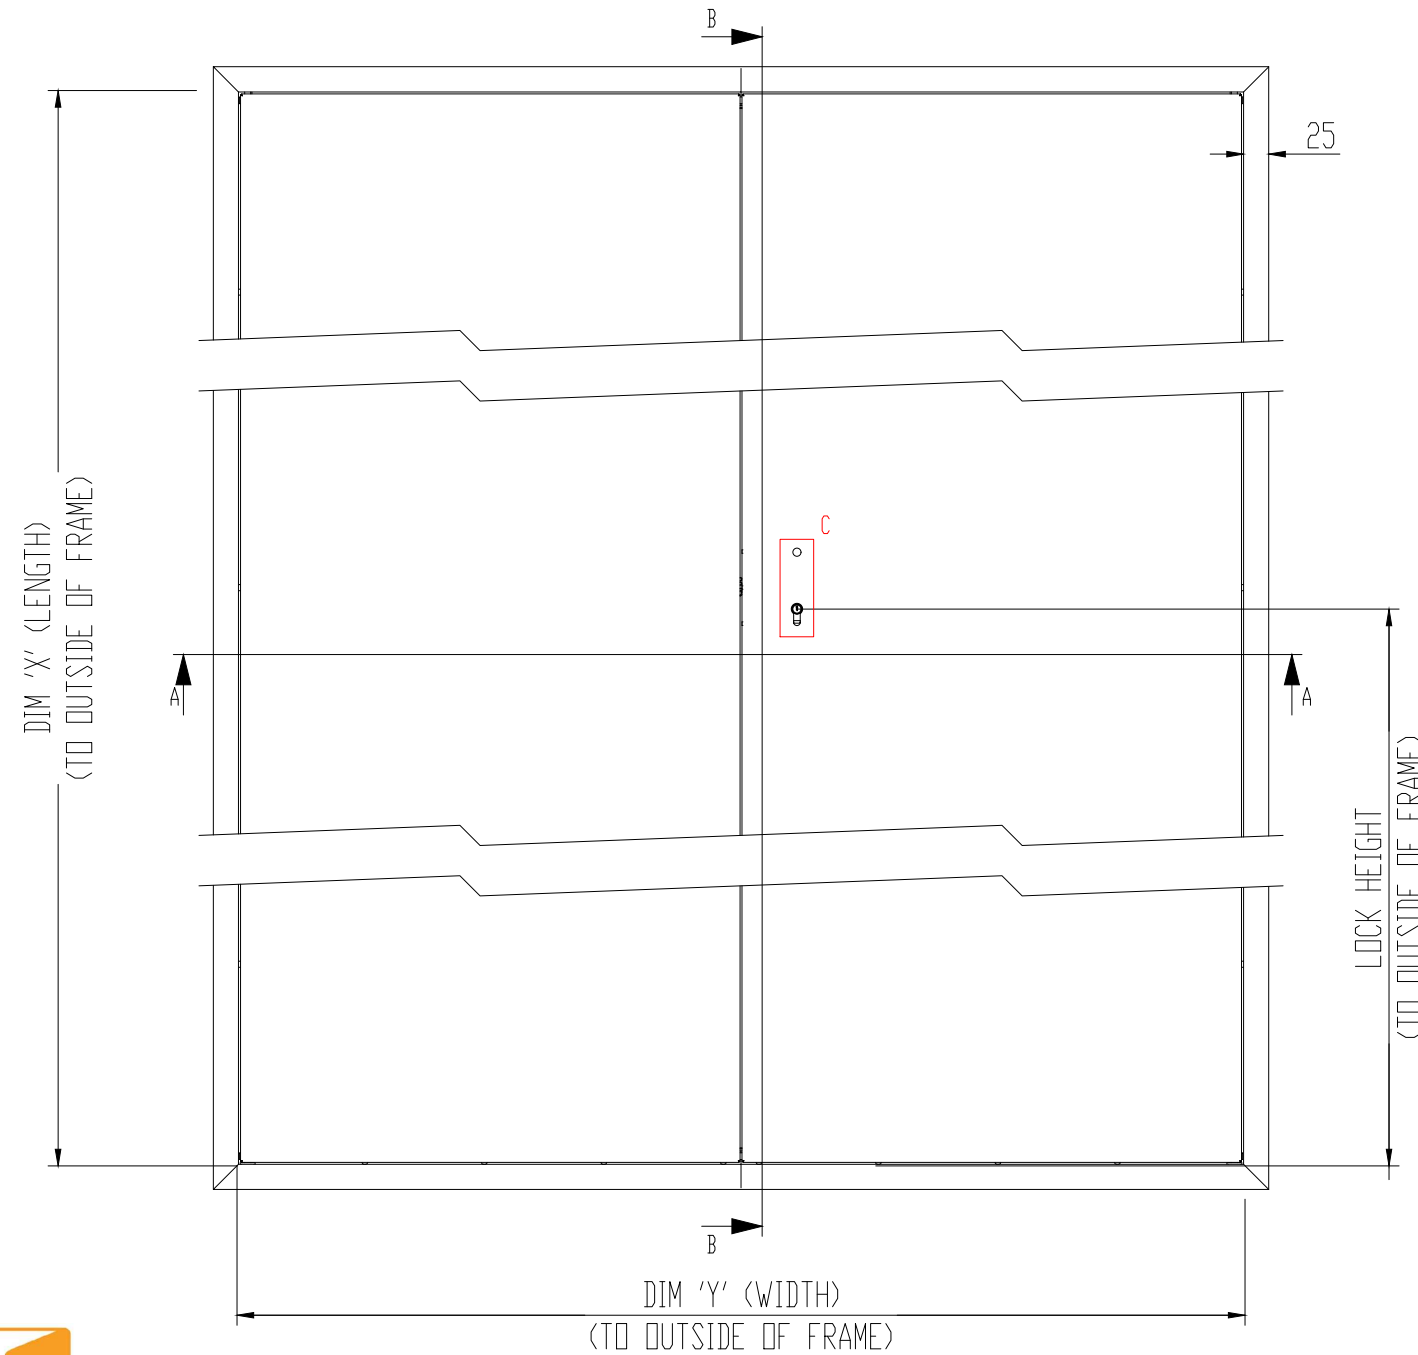

DION RISER Doorset - Double

DOUBLE DOOR
150 MINUTE FIRE RATED

EURO CYL 5-POINT LOCK ASSEMBLY
WITH MULTIPLE LOCKING LOUNGES.

CISCO Ltd
Foxwood Industrial Park,
Foxwood Road
Chesterfield, S41 9RN
☎ : 01246 572 288
✉ : sales@ciscouk.co.uk

Model:	25mm Flat Picture Frame (Double)
Job Number:	N/A
Date:	N/A
Drawn By:	Alec Williams
Checked By:	N/A
Scale:	DO NOT SCALE
Rev:	.

CISCO Ltd
 Foxwood Industrial Park,
 Foxwood Road
 Chesterfield, S41 9RN
 ☎ : 01246 572 288
 ✉ : sales@ciscouk.co.uk

Model:	25mm Flat Picture Frame (Double)
Job Number:	N/A
Date:	N/A
Drawn By:	Alec Williams
Checked By:	N/A
Scale:	DO NOT SCALE
Rev:	.