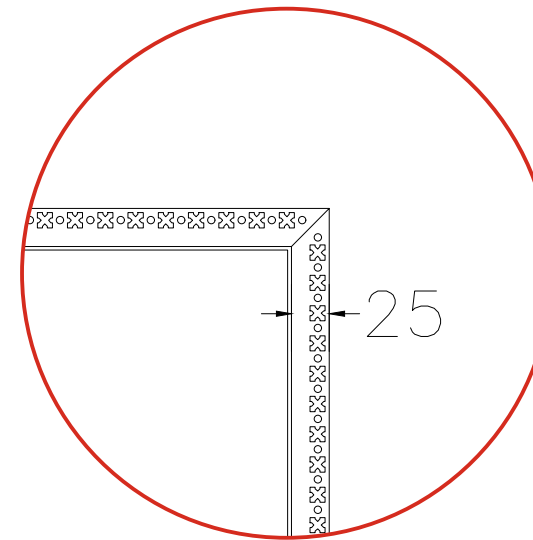

ALDO ACCESS Panel - Surround Options

OPTION 1
25mm Flat Picture
Frame Surround

OPTION 2
25mm Plaster Stop
Frame Surround

CISCO Ltd Foxwood Industrial Park, Foxwood Road Chesterfield, S41 9RN ☎ : 01246 572 288 ✉ : sales@ciscouk.co.uk	
Model:	CISCO ALDO - Surround Options
Job Number:	N/A
Date:	N/A
Drawn By:	Alec Williams
Checked By:	N/A
Scale:	DO NOT SCALE
Rev:	.