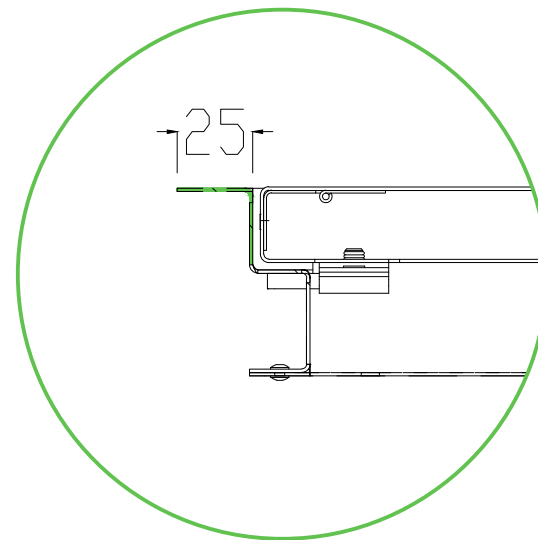

ALDO ACCESS Panel - Surround Options

OPTION 1
25mm Flat Picture
Frame Surround

OPTION 2
25mm Plaster Stop
Frame Surround

CISCO Ltd Foxwood Industrial Park, Foxwood Road Chesterfield, S41 9RN ☎ : 01246 572 288 ✉ : sales@ciscouk.co.uk	
Model:	CISCO ALDO - Surround Options
Job Number:	N/A
Date:	N/A
Drawn By:	Alec Williams
Checked By:	N/A
Scale:	DO NOT SCALE
Rev:	.