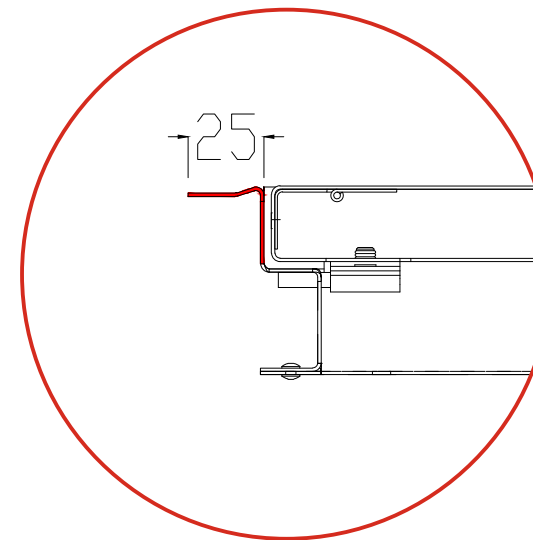

ALDO ACCESS Panel - Surround Options

OPTION 1
25mm Flat Picture
Frame Surround

OPTION 2
25mm Plaster Stop
Frame Surround

CISCO Ltd Foxwood Industrial Park, Foxwood Road Chesterfield, S41 9RN ☎ : 01246 572 288 ✉ : sales@ciscouk.co.uk	
Model:	CISCO ALDO - Surround Options
Job Number:	N/A
Date:	N/A
Drawn By:	Alec Williams
Checked By:	N/A
Scale:	DO NOT SCALE
Rev:	.