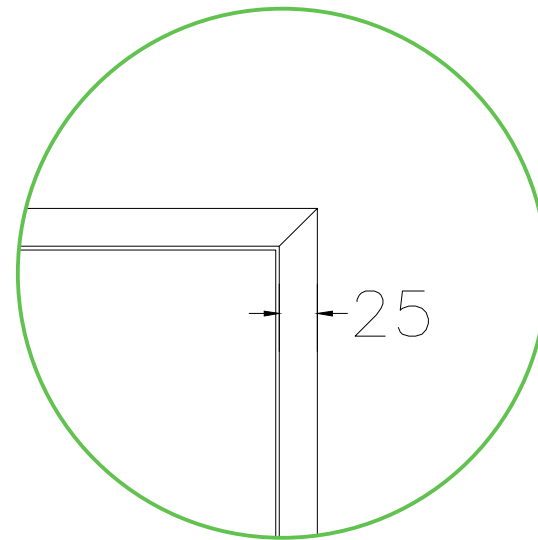

ALDO ACCESS Panel - Surround Options

OPTION 1
25mm Flat Picture
Frame Surround

OPTION 2
25mm Plaster Stop
Frame Surround

CISCO Ltd Foxwood Industrial Park, Foxwood Road Chesterfield, S41 9RN ☎ : 01246 572 288 ✉ : sales@ciscouk.co.uk	
Model:	CISCO ALDO - Surround Options
Job Number:	N/A
Date:	N/A
Drawn By:	Alec Williams
Checked By:	N/A
Scale:	DO NOT SCALE
Rev:	.