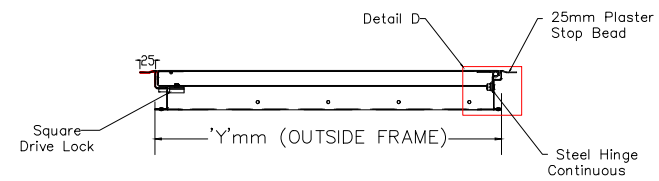

# ALDO ACCESS Panel - Single

SECTION C-C

LEFT HAND OPENING  
(RIGHT HAND HUNG)

DETAIL D

**CISCO Ltd**  
 Foxwood Industrial Park,  
 Foxwood Road  
 Chesterfield, S41 9RN  
 ☎ : 01246 672 288  
 ✉ : sales@cisco.co.uk

Model:	25mm Plaster Stop Bead (Single)
Job Number:	N/A
Date:	N/A
Drawn By:	Alec Williams
Checked By:	N/A
Scale:	DO NOT SCALE
Rev:	.