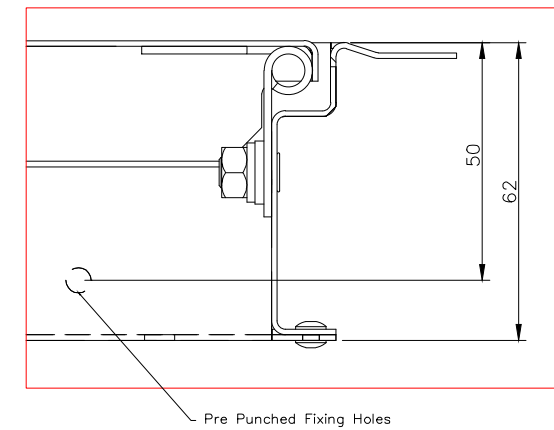

# ALDO ACCESS Panel - Single

SECTION C-C

LEFT HAND OPENING  
(RIGHT HAND HUNG)

DETAIL D

**CISCO Ltd**  
 Foxwood Industrial Park,  
 Foxwood Road  
 Chesterfield, S41 9RN  
 ☎ : 01246 672 288  
 ✉ : sales@cisco.co.uk

Model:	25mm Plaster Stop Bead (Single)
Job Number:	N/A
Date:	N/A
Drawn By:	Alec Williams
Checked By:	N/A
Scale:	DO NOT SCALE
Rev:	.