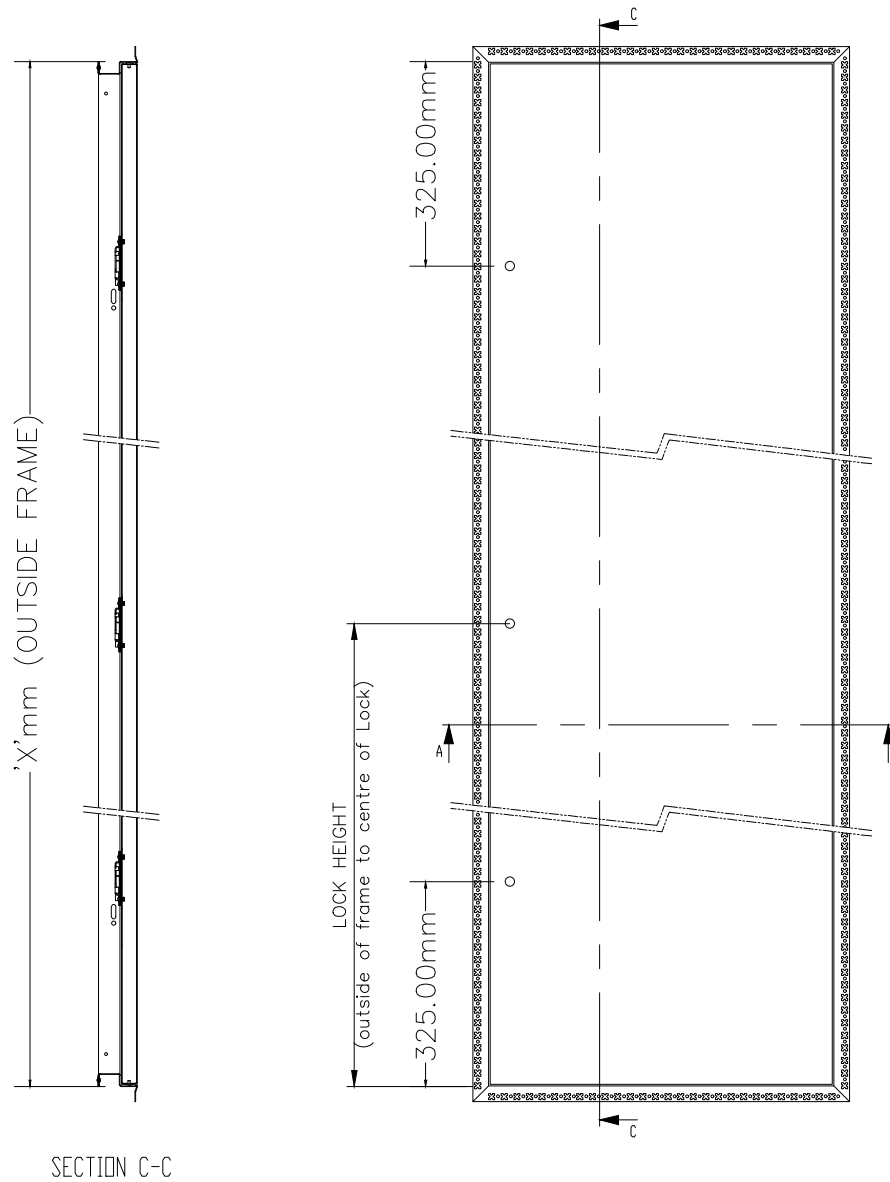

# ALDO ACCESS Panel - Single

SECTION C-C

LEFT HAND OPENING  
(RIGHT HAND HUNG)

DETAIL D

**CISCO Ltd**  
 Foxwood Industrial Park,  
 Foxwood Road  
 Chesterfield, S41 9RN  
 ☎ : 01246 672 288  
 ✉ : sales@cisco.co.uk

Model:	25mm Plaster Stop Bead (Single)
Job Number:	N/A
Date:	N/A
Drawn By:	Alec Williams
Checked By:	N/A
Scale:	DO NOT SCALE
Rev:	.