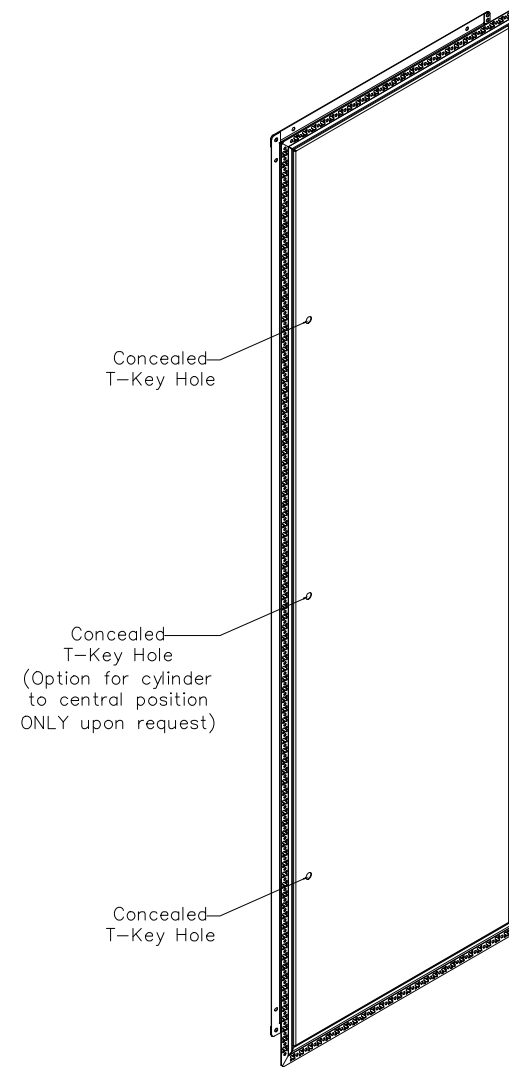

# ALDO ACCESS Panel - Single

SECTION C-C

LEFT HAND OPENING  
(RIGHT HAND HUNG)

DETAIL D

**CISCO Ltd**  
 Foxwood Industrial Park,  
 Foxwood Road  
 Chesterfield, S41 9RN  
 ☎ : 01246 672 288  
 ✉ : sales@cisco.co.uk

Model:	25mm Plaster Stop Bead (Single)
Job Number:	N/A
Date:	N/A
Drawn By:	Alec Williams
Checked By:	N/A
Scale:	DO NOT SCALE
Rev:	.