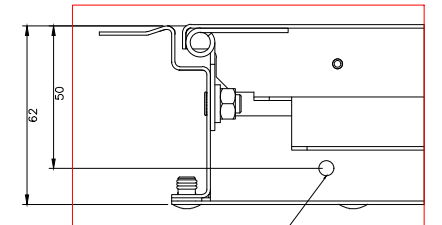

ALDO ACCESS Panel - Double

SECTION B-B

SECTION A-A

RIGHT HAND ACTIVE

DETAIL D

Pre Punched Fixing Holes

DETAIL C

CONCEALED PASSIVE LEAF LOCKS ENGAGE INTO FRAME TOP AND BOTTOM

ACCESS PANELS

CISCO Ltd
 Foxwood Industrial Park,
 Foxwood Road
 Chesterfield, S41 9RN
 ☎ : 01246 672 288
 ✉ : sales@ciscouk.co.uk

| | |
|-------------|---------------------------------|
| Model: | 25mm Plaster Stop Bead (Double) |
| Job Number: | N/A |
| Date: | N/A |
| Drawn By: | Alec Williams |
| Checked By: | N/A |
| Scale: | DO NOT SCALE |
| Rev: | . |