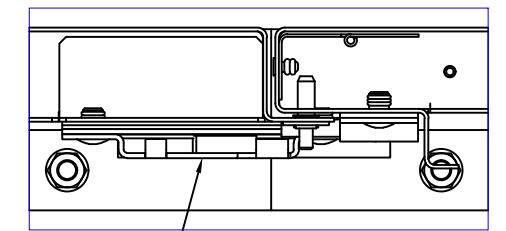

ALDO ACCESS Panel - Double

SECTION B-B

SECTION A-A

RIGHT HAND ACTIVE

DETAIL D

Pre Punched Fixing Holes

DETAIL C

CONCEALED PASSIVE LEAF LOCKS ENGAGE INTO FRAME TOP AND BOTTOM

ACCESS PANELS

CISCO Ltd
 Foxwood Industrial Park,
 Foxwood Road
 Chesterfield, S41 9RN
 ☎ : 01246 672 288
 ✉ : sales@ciscouk.co.uk

| | |
|-------------|---------------------------------|
| Model: | 25mm Plaster Stop Bead (Double) |
| Job Number: | N/A |
| Date: | N/A |
| Drawn By: | Alec Williams |
| Checked By: | N/A |
| Scale: | DO NOT SCALE |
| Rev: | . |