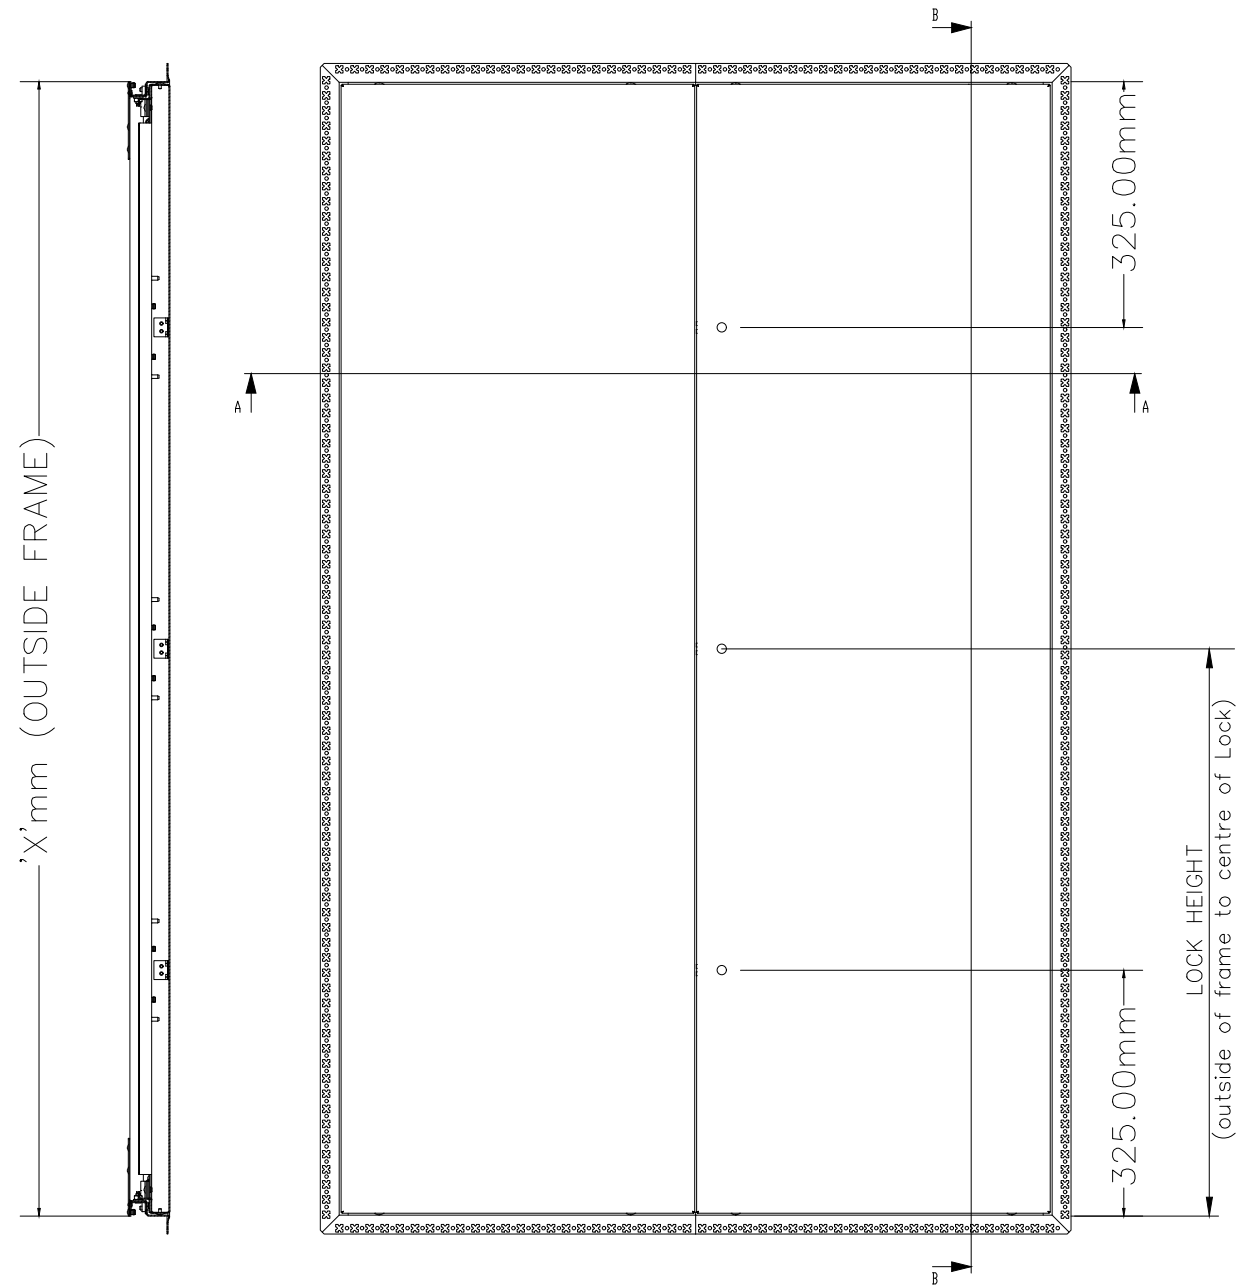

ALDO ACCESS Panel - Double

SECTION B-B

SECTION A-A

RIGHT HAND ACTIVE

DETAIL D

Pre Punched Fixing Holes

DETAIL C

CONCEALED PASSIVE LEAF LOCKS ENGAGE INTO FRAME TOP AND BOTTOM

ACCESS PANELS

CISCO Ltd
 Foxwood Industrial Park,
 Foxwood Road
 Chesterfield, S41 9RN
 ☎ : 01246 672 288
 ✉ : sales@ciscouk.co.uk

| | |
|-------------|---------------------------------|
| Model: | 25mm Plaster Stop Bead (Double) |
| Job Number: | N/A |
| Date: | N/A |
| Drawn By: | Alec Williams |
| Checked By: | N/A |
| Scale: | DO NOT SCALE |
| Rev: | . |