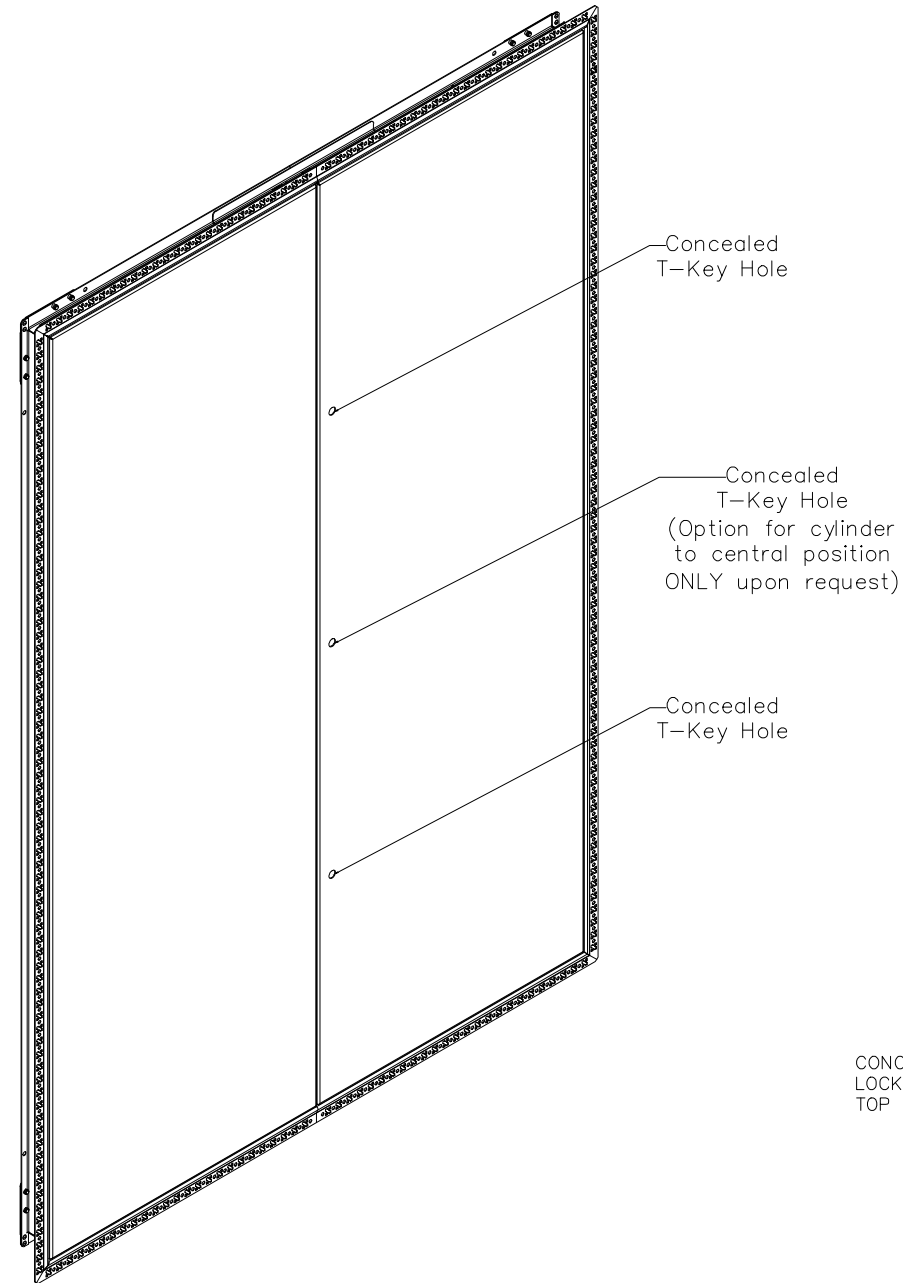

ALDO ACCESS Panel - Double

SECTION B-B

SECTION A-A

RIGHT HAND ACTIVE

DETAIL D

Pre Punched Fixing Holes

DETAIL C

CONCEALED PASSIVE LEAF LOCKS ENGAGE INTO FRAME TOP AND BOTTOM

ACCESS PANELS

CISCO Ltd
 Foxwood Industrial Park,
 Foxwood Road
 Chesterfield, S41 9RN
 ☎ : 01246 672 288
 ✉ : sales@ciscouk.co.uk

| | |
|-------------|---------------------------------|
| Model: | 25mm Plaster Stop Bead (Double) |
| Job Number: | N/A |
| Date: | N/A |
| Drawn By: | Alec Williams |
| Checked By: | N/A |
| Scale: | DO NOT SCALE |
| Rev: | . |