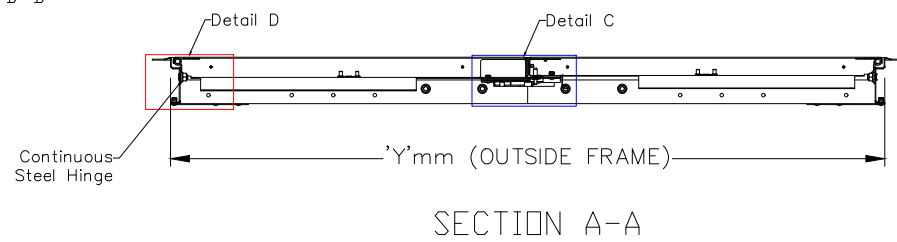

ALDO ACCESS Panel - Double

SECTION B-B

SECTION A-A

RIGHT HAND ACTIVE

DETAIL D

Pre Punched Fixing Holes

DETAIL C

CONCEALED PASSIVE LEAF LOCKS ENGAGE INTO FRAME TOP AND BOTTOM

ACCESS PANELS

CISCO Ltd
 Foxwood Industrial Park,
 Foxwood Road
 Chesterfield, S41 9RN
 ☎ : 01246 672 288
 ✉ : sales@ciscouk.co.uk

| | |
|-------------|---------------------------------|
| Model: | 25mm Plaster Stop Bead (Double) |
| Job Number: | N/A |
| Date: | N/A |
| Drawn By: | Alec Williams |
| Checked By: | N/A |
| Scale: | DO NOT SCALE |
| Rev: | . |