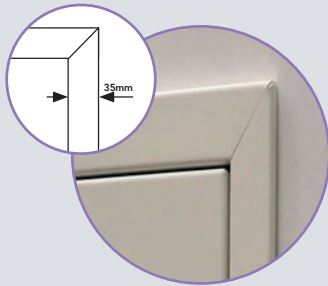

25mm Flat Picture Frame Surround

35mm Return Picture Frame Surround

35mm Plaster Stop Frame Surround

Locking

TECHNICAL SPECIFICATION SHEET

ALDO² Access Panels

CONFIGURATIONS & SIZES

Single

mm	Min	Max
Height	300	2200
Width	213	900

Double

mm	Min	Max
Height	300	1900 / 2513
Width	500	2048 / 1548

FRAME OPTIONS

25mm Flat Picture Frame Surround

35mm Return Picture Frame Surround

35mm Plaster Stop Frame Surround