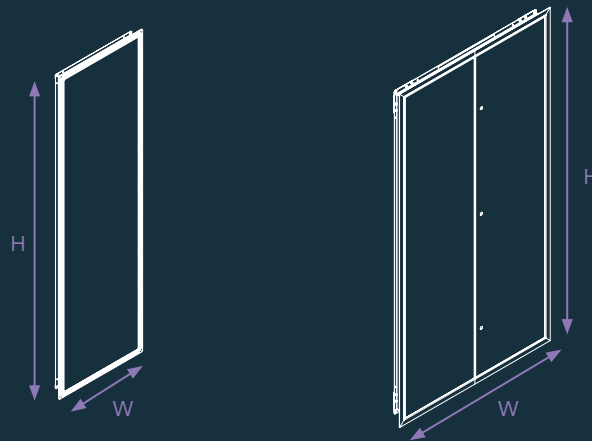

TECHNICAL SPECIFICATION SHEET

ALDO Access Panels

CONFIGURATIONS & SIZES

Single

mm	Min	Max
Height	150	1930
Width	150	850

Double

mm	Min	Max
Height	300	2200
Width	690	1500

FRAME OPTIONS

25mm Flat Picture Frame Surround

35mm Return Picture Frame Surround

35mm Plaster Stop Frame Surround

Locking

TECHNICAL SPECIFICATION SHEET

ALDO² Access Panels

CONFIGURATIONS & SIZES

Single

mm	Min	Max
Height	300	2200
Width	213	900

Double

mm	Min	Max
Height	300	1900 / 2513
Width	500	2048 / 1548

FRAME OPTIONS

25mm Flat Picture Frame Surround

35mm Return Picture Frame Surround

35mm Plaster Stop Frame Surround