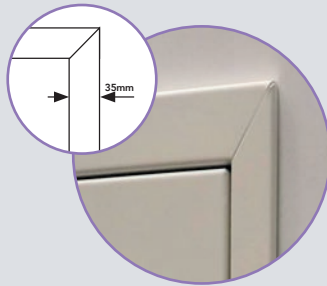

TECHNICAL SPECIFICATION SHEET

ALDO Access Panels

CONFIGURATIONS & SIZES

Single

mm	Min	Max
Height	150	1930
Width	150	850

Double

mm	Min	Max
Height	300	2200
Width	690	1500

FRAME OPTIONS

25mm Flat Picture Frame Surround

35mm Return Picture Frame Surround

35mm Plaster Stop Frame Surround

Locking

TECHNICAL SPECIFICATION SHEET

ALDO² Access Panels

CONFIGURATIONS & SIZES

Single

mm	Min	Max
Height	300	2200
Width	213	900

Double

mm	Min	Max
Height	300	1900 / 2513
Width	500	2048 / 1548

FRAME OPTIONS

25mm Flat Picture Frame Surround

35mm Return Picture Frame Surround

35mm Plaster Stop Frame Surround