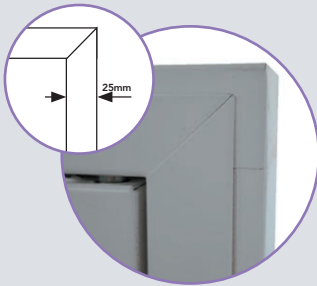

TECHNICAL SPECIFICATION SHEET

ALDO Access Panels

CONFIGURATIONS & SIZES

Single

mm	Min	Max
Height	150	1930
Width	150	850

Double

mm	Min	Max
Height	300	2200
Width	690	1500

FRAME OPTIONS

25mm Flat Picture Frame Surround

35mm Return Picture Frame Surround

35mm Plaster Stop Frame Surround

Locking

TECHNICAL SPECIFICATION SHEET

ALDO² Access Panels

CONFIGURATIONS & SIZES

Single

mm	Min	Max
Height	300	2200
Width	213	900

Double

mm	Min	Max
Height	300	1900 / 2513
Width	500	2048 / 1548

FRAME OPTIONS

25mm Flat Picture Frame Surround

35mm Return Picture Frame Surround

35mm Plaster Stop Frame Surround