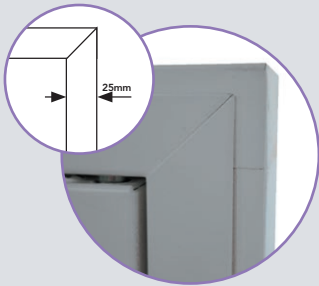

TECHNICAL SPECIFICATION SHEET

ALDO Access Panels

CONFIGURATIONS & SIZES

Single

mm	Min	Max
Height	150	1930
Width	150	850

Double

mm	Min	Max
Height	300	2200
Width	690	1500

FRAME OPTIONS

25mm Flat Picture Frame Surround

35mm Return Picture Frame Surround

35mm Plaster Stop Frame Surround

Locking

TECHNICAL SPECIFICATION SHEET

ALDO² Access Panels

CONFIGURATIONS & SIZES

Single

mm	Min	Max
Height	300	2200
Width	213	900

Double

mm	Min	Max
Height	300	1900 / 2513
Width	500	2048 / 1548

FRAME OPTIONS

25mm Flat Picture Frame Surround

35mm Return Picture Frame Surround

35mm Plaster Stop Frame Surround