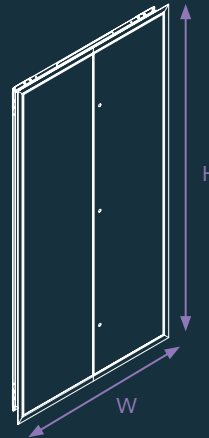

TECHNICAL SPECIFICATION SHEET

ALDO Access Panels

CONFIGURATIONS & SIZES

Single

mm	Min	Max
Height	150	1930
Width	150	850

Double

mm	Min	Max
Height	300	2200
Width	690	1500

FRAME OPTIONS

25mm Flat Picture Frame Surround

35mm Return Picture Frame Surround

35mm Plaster Stop Frame Surround

Locking

TECHNICAL SPECIFICATION SHEET

ALDO² Access Panels

CONFIGURATIONS & SIZES

Single

mm	Min	Max
Height	300	2200
Width	213	900

Double

mm	Min	Max
Height	300	1900 / 2513
Width	500	2048 / 1548

FRAME OPTIONS

25mm Flat Picture Frame Surround

35mm Return Picture Frame Surround

35mm Plaster Stop Frame Surround