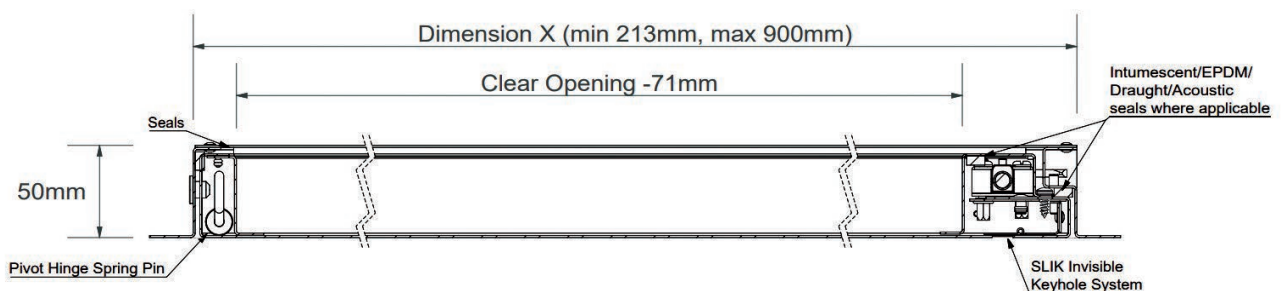

TECHNICAL SPECIFICATION SHEET

ALDO Access Panels

CONFIGURATIONS & SIZES

Single

mm	Min	Max
Height	150	1930
Width	150	850

Double

mm	Min	Max
Height	300	2200
Width	690	1500

FRAME OPTIONS

25mm Flat Picture Frame Surround

35mm Return Picture Frame Surround

35mm Plaster Stop Frame Surround

Locking

TECHNICAL SPECIFICATION SHEET

ALDO² Access Panels

CONFIGURATIONS & SIZES

Single

mm	Min	Max
Height	300	2200
Width	213	900

Double

mm	Min	Max
Height	300	1900 / 2513
Width	500	2048 / 1548

FRAME OPTIONS

25mm Flat Picture Frame Surround

35mm Return Picture Frame Surround

35mm Plaster Stop Frame Surround