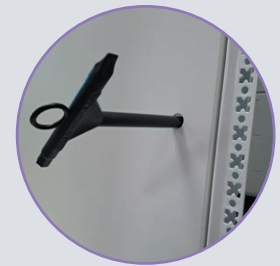

TECHNICAL SPECIFICATION SHEET

ALDO Access Panels

CONFIGURATIONS & SIZES

Single

mm	Min	Max
Height	150	1930
Width	150	850

Double

mm	Min	Max
Height	300	2200
Width	690	1500

FRAME OPTIONS

25mm Flat Picture Frame Surround

35mm Return Picture Frame Surround

35mm Plaster Stop Frame Surround

Locking

TECHNICAL SPECIFICATION SHEET

ALDO² Access Panels

CONFIGURATIONS & SIZES

Single

mm	Min	Max
Height	300	2200
Width	213	900

Double

mm	Min	Max
Height	300	1900 / 2513
Width	500	2048 / 1548

FRAME OPTIONS

25mm Flat Picture Frame Surround

35mm Return Picture Frame Surround

35mm Plaster Stop Frame Surround

Concealed T-Key + cylinder security locking