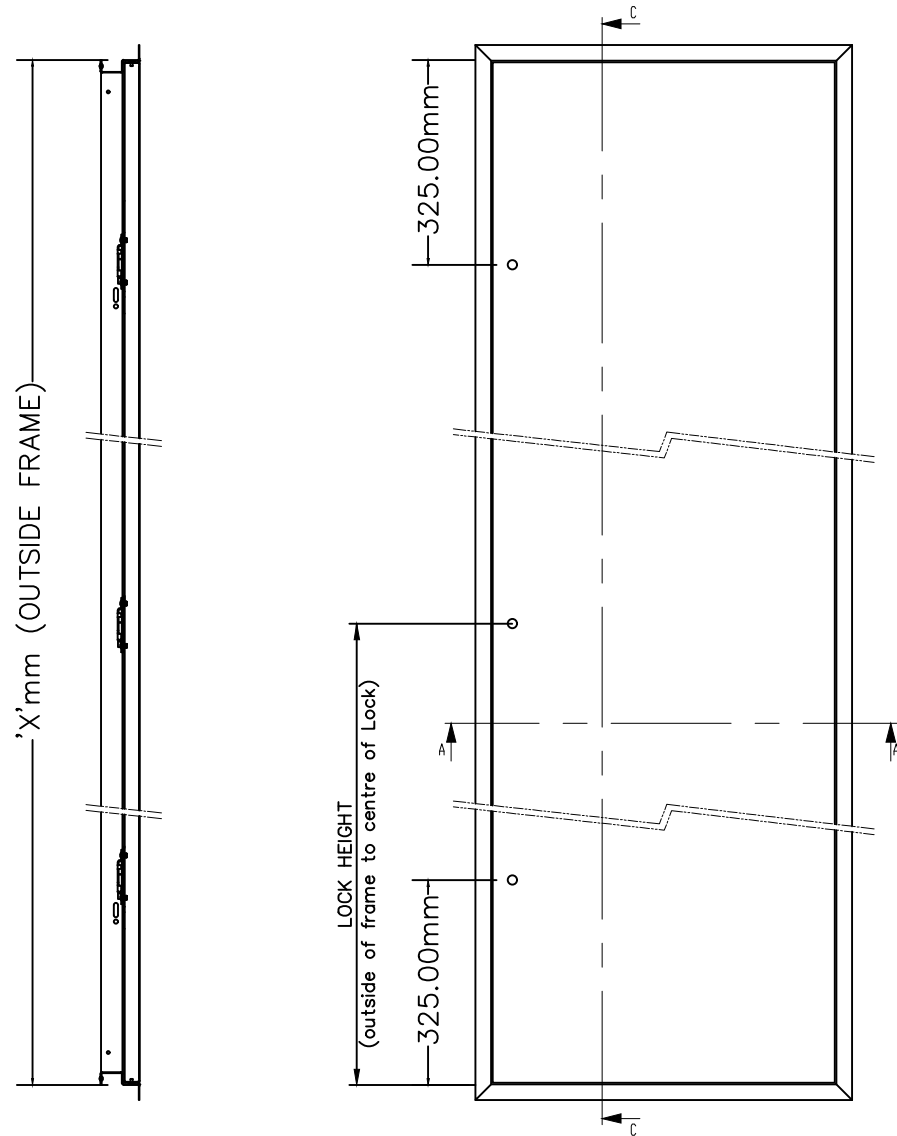

# ALDO ACCESS Panel - Single

SECTION C-C

LEFT HAND OPENING  
(RIGHT HAND HUNG)

DETAIL D

Pre Punched Fixing Holes

SECTION A-A

ACCESS PANELS

CISCO Ltd  
Foxwood Industrial Park,  
Foxwood Road  
Chesterfield, S41 9RN  
☎ : 01246 572 288  
✉ : sales@ciscouk.co.uk

Model:	25mm Flat Picture Frame (Single)
Job Number:	N/A
Date:	N/A
Drawn By:	Alec Williams
Checked By:	N/A
Scale:	DO NOT SCALE
Rev:	.