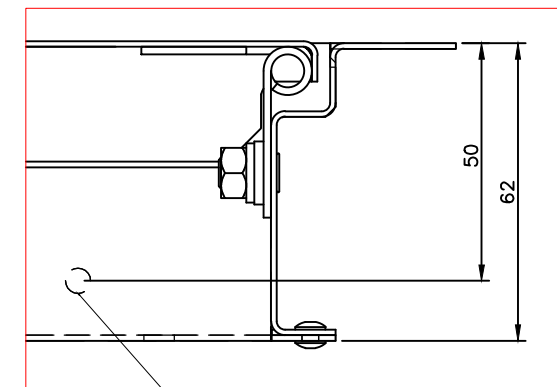

# ALDO ACCESS Panel - Single

SECTION C-C

LEFT HAND OPENING  
(RIGHT HAND HUNG)

DETAIL D

Pre Punched Fixing Holes

SECTION A-A

ACCESS PANELS

CISCO Ltd  
Foxwood Industrial Park,  
Foxwood Road  
Chesterfield, S41 9RN  
☎ : 01246 572 288  
✉ : sales@ciscouk.co.uk

Model:	25mm Flat Picture Frame (Single)
Job Number:	N/A
Date:	N/A
Drawn By:	Alec Williams
Checked By:	N/A
Scale:	DO NOT SCALE
Rev:	.