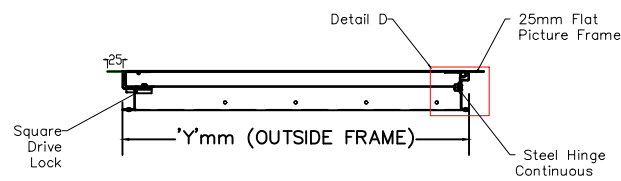

# ALDO ACCESS Panel - Single

SECTION C-C

LEFT HAND OPENING  
(RIGHT HAND HUNG)

DETAIL D

Pre Punched Fixing Holes

SECTION A-A

ACCESS PANELS

CISCO Ltd  
Foxwood Industrial Park,  
Foxwood Road  
Chesterfield, S41 9RN  
☎ : 01246 572 288  
✉ : sales@ciscouk.co.uk

Model:	25mm Flat Picture Frame (Single)
Job Number:	N/A
Date:	N/A
Drawn By:	Alec Williams
Checked By:	N/A
Scale:	DO NOT SCALE
Rev:	.