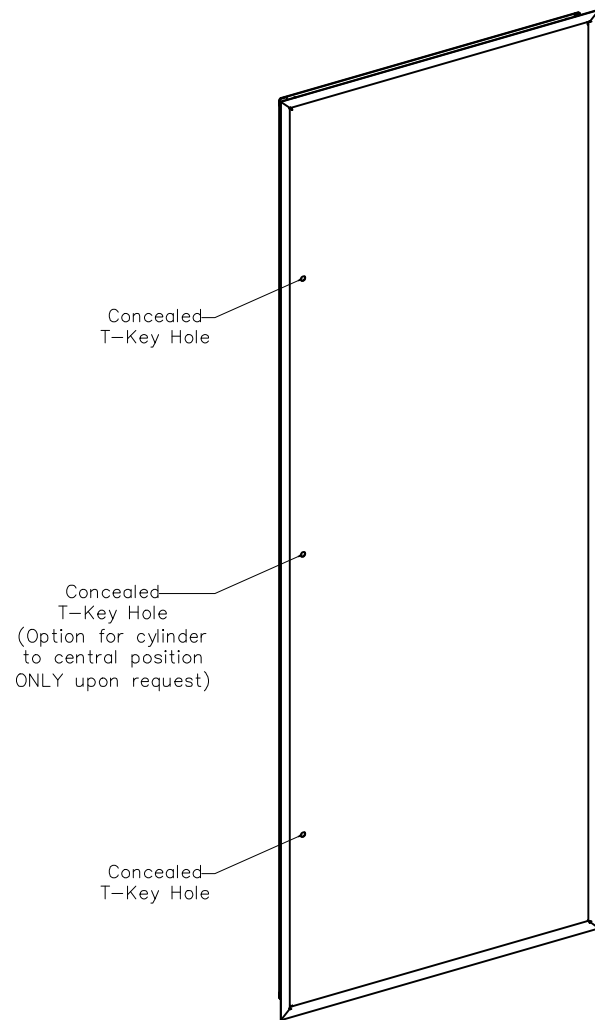

# ALDO ACCESS Panel - Single

SECTION C-C

LEFT HAND OPENING  
(RIGHT HAND HUNG)

DETAIL D

Pre Punched Fixing Holes

SECTION A-A

ACCESS PANELS

CISCO Ltd  
Foxwood Industrial Park,  
Foxwood Road  
Chesterfield, S41 9RN  
☎ : 01246 572 288  
✉ : sales@ciscouk.co.uk

Model:	25mm Flat Picture Frame (Single)
Job Number:	N/A
Date:	N/A
Drawn By:	Alec Williams
Checked By:	N/A
Scale:	DO NOT SCALE
Rev:	.