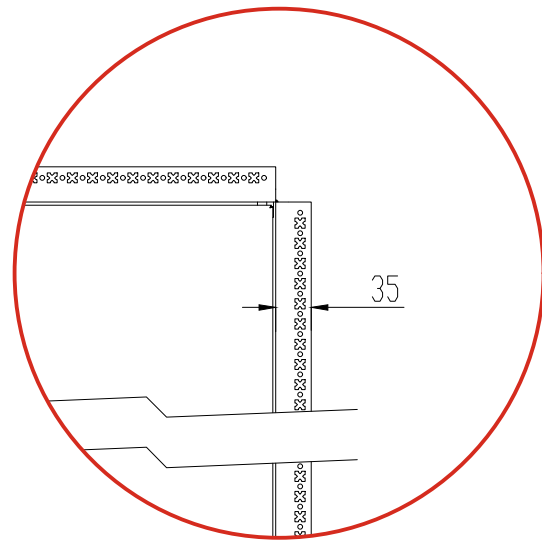

DION RISER Doorset - Surround Options

OPTION 1
25mm Flat Picture
Frame Surround

OPTION 2
35mm Plaster Stop
Frame Surround

OPTION 3
35 x 8mm Return Picture
Frame Surround

CISCO Ltd
Foxwood Industrial Park,
Foxwood Road
Chesterfield, S41 9RN
☎ : 01246 572 288
✉ : sales@cisco.co.uk

Model:	CISCO DION - Surround Options
Job Number:	N/A
Date:	N/A
Drawn By:	Alec Williams
Checked By:	N/A
Scale:	DO NOT SCALE
Rev:	.