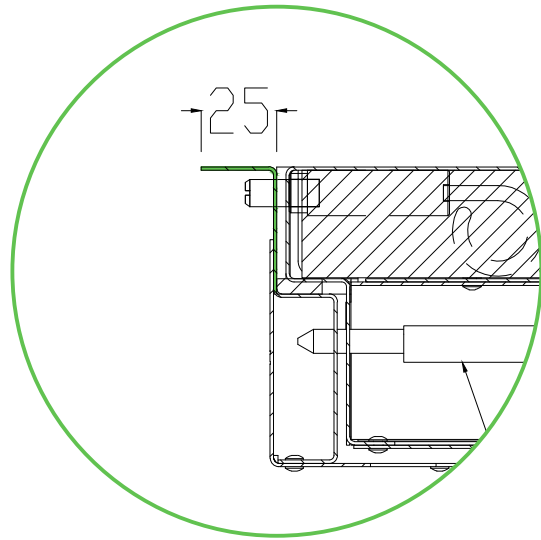

DION RISER Doorset - Surround Options

OPTION 1
25mm Flat Picture
Frame Surround

OPTION 2
35mm Plaster Stop
Frame Surround

OPTION 3
35 x 8mm Return Picture
Frame Surround

CISCO Ltd
Foxwood Industrial Park,
Foxwood Road
Chesterfield, S41 9RN
☎ : 01246 572 288
✉ : sales@cisco.co.uk

Model:	CISCO DION - Surround Options
Job Number:	N/A
Date:	N/A
Drawn By:	Alec Williams
Checked By:	N/A
Scale:	DO NOT SCALE
Rev:	.