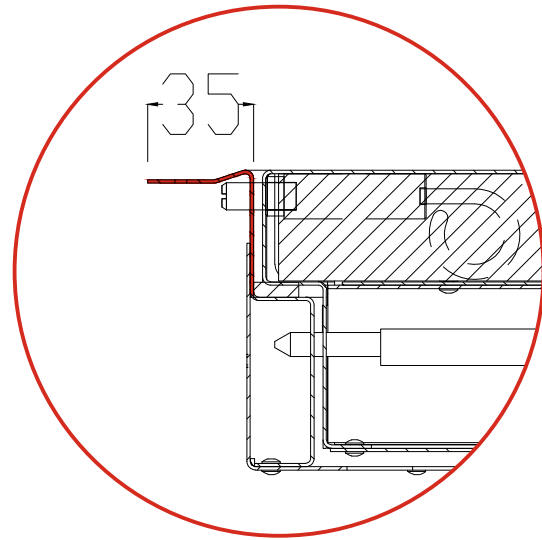

DION RISER Doorset - Surround Options

OPTION 1
25mm Flat Picture
Frame Surround

OPTION 2
35mm Plaster Stop
Frame Surround

OPTION 3
35 x 8mm Return Picture
Frame Surround

CISCO Ltd
Foxwood Industrial Park,
Foxwood Road
Chesterfield, S41 9RN
☎ : 01246 572 288
✉ : sales@cisco.co.uk

Model:	CISCO DION - Surround Options
Job Number:	N/A
Date:	N/A
Drawn By:	Alec Williams
Checked By:	N/A
Scale:	DO NOT SCALE
Rev:	.