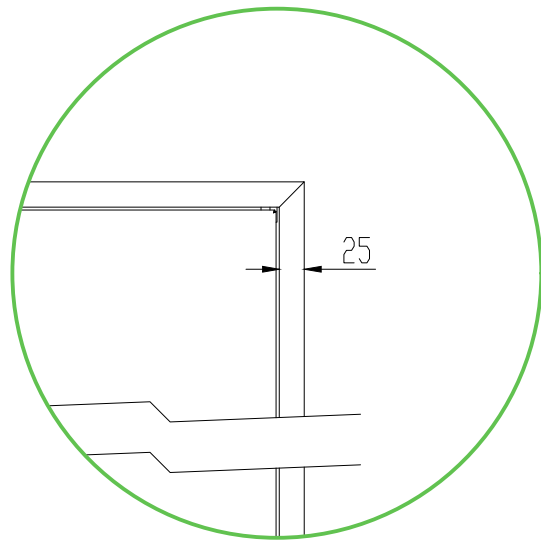

DION RISER Doorset - Surround Options

OPTION 1
25mm Flat Picture
Frame Surround

OPTION 2
35mm Plaster Stop
Frame Surround

OPTION 3
35 x 8mm Return Picture
Frame Surround

CISCO Ltd
Foxwood Industrial Park,
Foxwood Road
Chesterfield, S41 9RN
☎ : 01246 572 288
✉ : sales@cisco.co.uk

Model:	CISCO DION - Surround Options
Job Number:	N/A
Date:	N/A
Drawn By:	Alec Williams
Checked By:	N/A
Scale:	DO NOT SCALE
Rev:	.