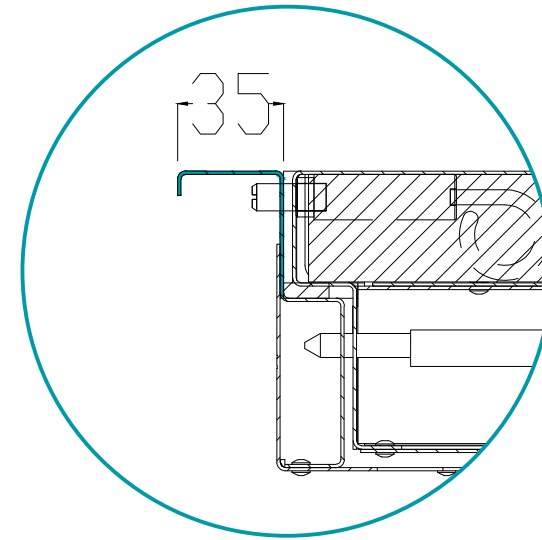

DION RISER Doorset - Surround Options

OPTION 1
25mm Flat Picture
Frame Surround

OPTION 2
35mm Plaster Stop
Frame Surround

OPTION 3
35 x 8mm Return Picture
Frame Surround

CISCO Ltd
Foxwood Industrial Park,
Foxwood Road
Chesterfield, S41 9RN
☎ : 01246 572 288
✉ : sales@cisco.co.uk

Model:	CISCO DION - Surround Options
Job Number:	N/A
Date:	N/A
Drawn By:	Alec Williams
Checked By:	N/A
Scale:	DO NOT SCALE
Rev:	.