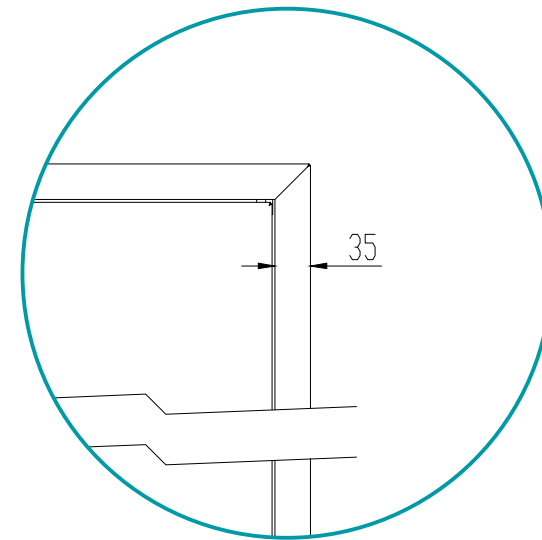

DION RISER Doorset - Surround Options

OPTION 1
25mm Flat Picture
Frame Surround

OPTION 2
35mm Plaster Stop
Frame Surround

OPTION 3
35 x 8mm Return Picture
Frame Surround

CISCO Ltd
Foxwood Industrial Park,
Foxwood Road
Chesterfield, S41 9RN
☎ : 01246 572 288
✉ : sales@cisco.co.uk

Model:	CISCO DION - Surround Options
Job Number:	N/A
Date:	N/A
Drawn By:	Alec Williams
Checked By:	N/A
Scale:	DO NOT SCALE
Rev:	.