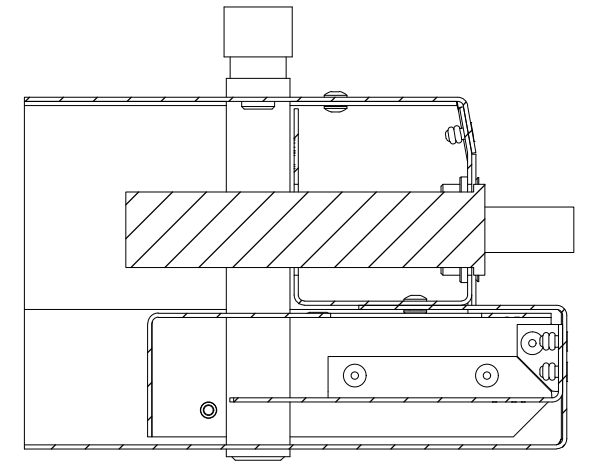

SECTION D-D

SECTION C-C

DETAIL E
SCALE 1 : 5

DETAIL F
SCALE 1 : 5

CISCO Ltd
 Foxwood Industrial Park,
 Foxwood Road
 Chesterfield, S41 9RN
 ☎ : 01246 572 288
 ✉ : sales@ciscouk.co.uk

Model:	Cylinder Detail c/w Internal Escape T-Turn
Job Number:	N/A
Date:	N/A
Drawn By:	Alec Williams
Checked By:	N/A
Scale:	DO NOT SCALE
Rev:	.