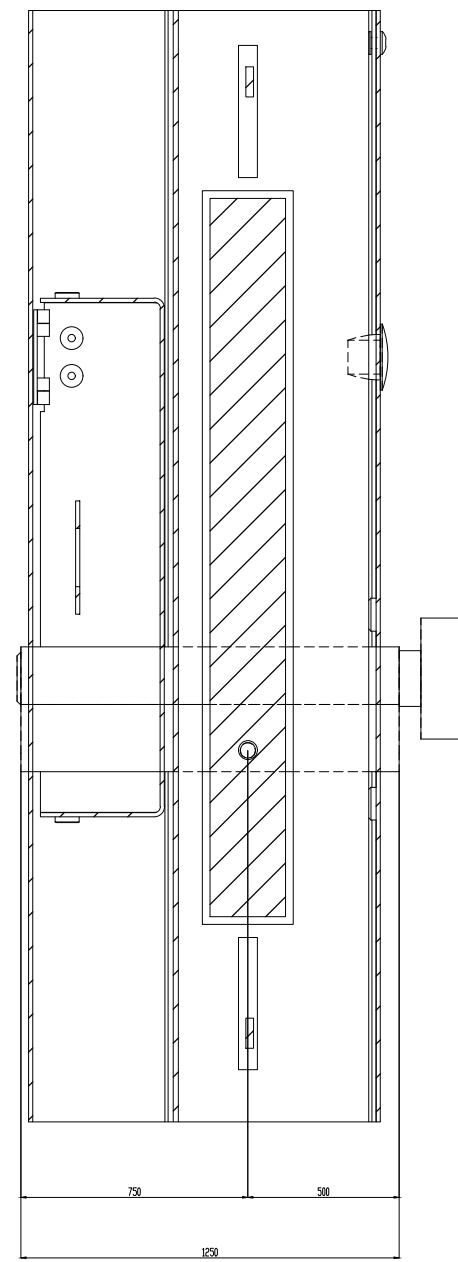

SECTION D-D

SECTION C-C

DETAIL E
SCALE 1 : 5

DETAIL F
SCALE 1 : 5

CISCO Ltd
 Foxwood Industrial Park,
 Foxwood Road
 Chesterfield, S41 9RN
 ☎ : 01246 572 288
 ✉ : sales@ciscouk.co.uk

Model:	Cylinder Detail c/w Internal Escape T-Turn
Job Number:	N/A
Date:	N/A
Drawn By:	Alec Williams
Checked By:	N/A
Scale:	DO NOT SCALE
Rev:	.