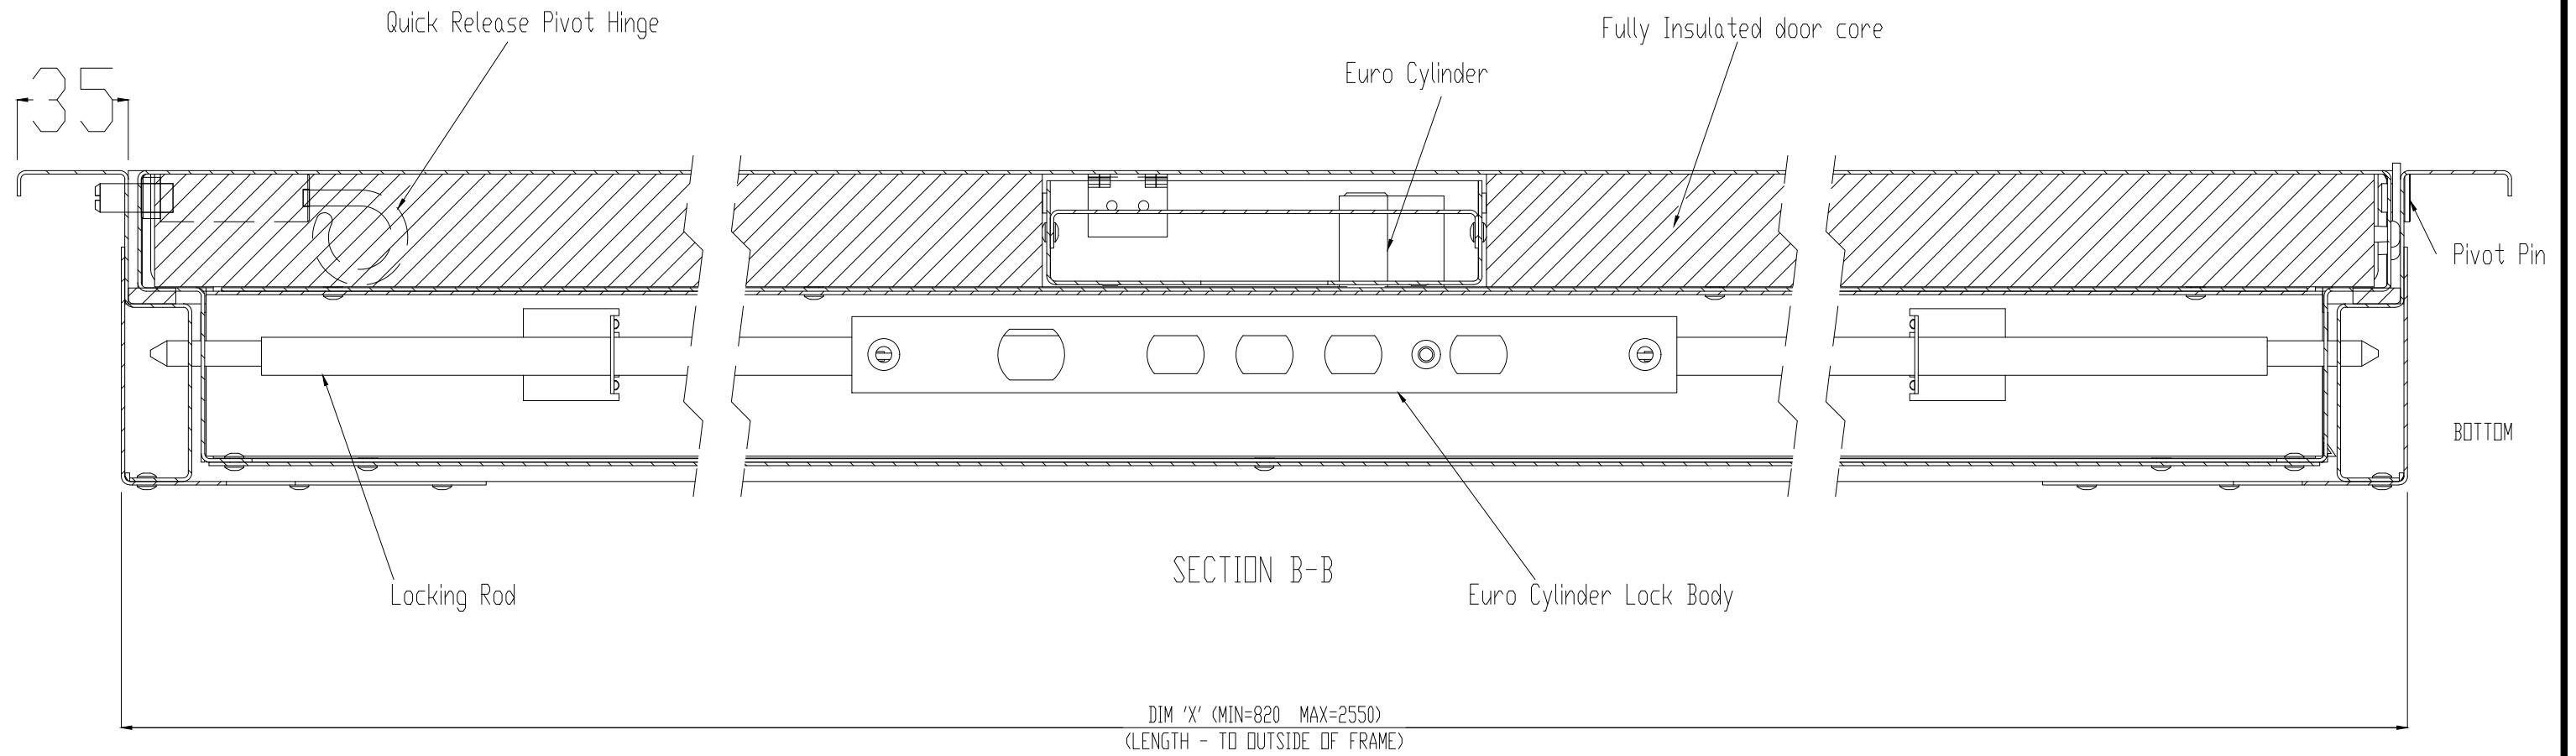

CISCO Ltd
Foxwood Industrial Park,
Foxwood Road
Chesterfield, S41 9RN
☎ : 01246 572 288
✉ : sales@ciscouk.co.uk

Model:	35mm Return Picture Frame (Single)
Job Number:	N/A
Date:	N/A
Drawn By:	Alec Williams
Checked By:	N/A
Scale:	DO NOT SCALE
Rev:	.