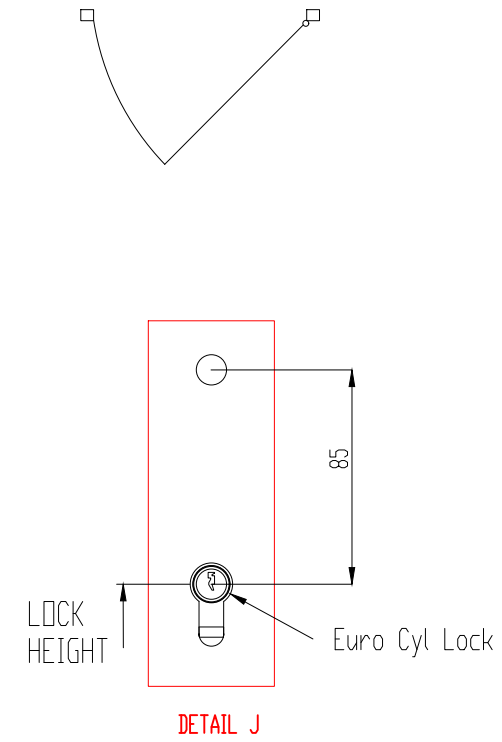

DION RISER Doorset - Single

LEFT HAND OPENING
(RIGHT HAND HUNG)

SINGLE DOOR
150 MINUTE FIRE RATED

EURO CYL 5-POINT LOCK ASSEMBLY
WITH MULTIPLE LOCKING LOUNGES.

CISCO Ltd
Foxwood Industrial Park,
Foxwood Road
Chesterfield, S41 9RN
☎ : 01246 572 288
✉ : sales@ciscouk.co.uk

Model:	35mm Return Picture Frame (Single)
Job Number:	N/A
Date:	N/A
Drawn By:	Alec Williams
Checked By:	N/A
Scale:	DO NOT SCALE
Rev:	.

CISCO Ltd
 Foxwood Industrial Park,
 Foxwood Road
 Chesterfield, S41 9RN
 ☎ : 01246 572 288
 ✉ : sales@ciscouk.co.uk

Model:	35mm Return Picture Frame (Single)
Job Number:	N/A
Date:	N/A
Drawn By:	Alec Williams
Checked By:	N/A
Scale:	DO NOT SCALE
Rev:	.