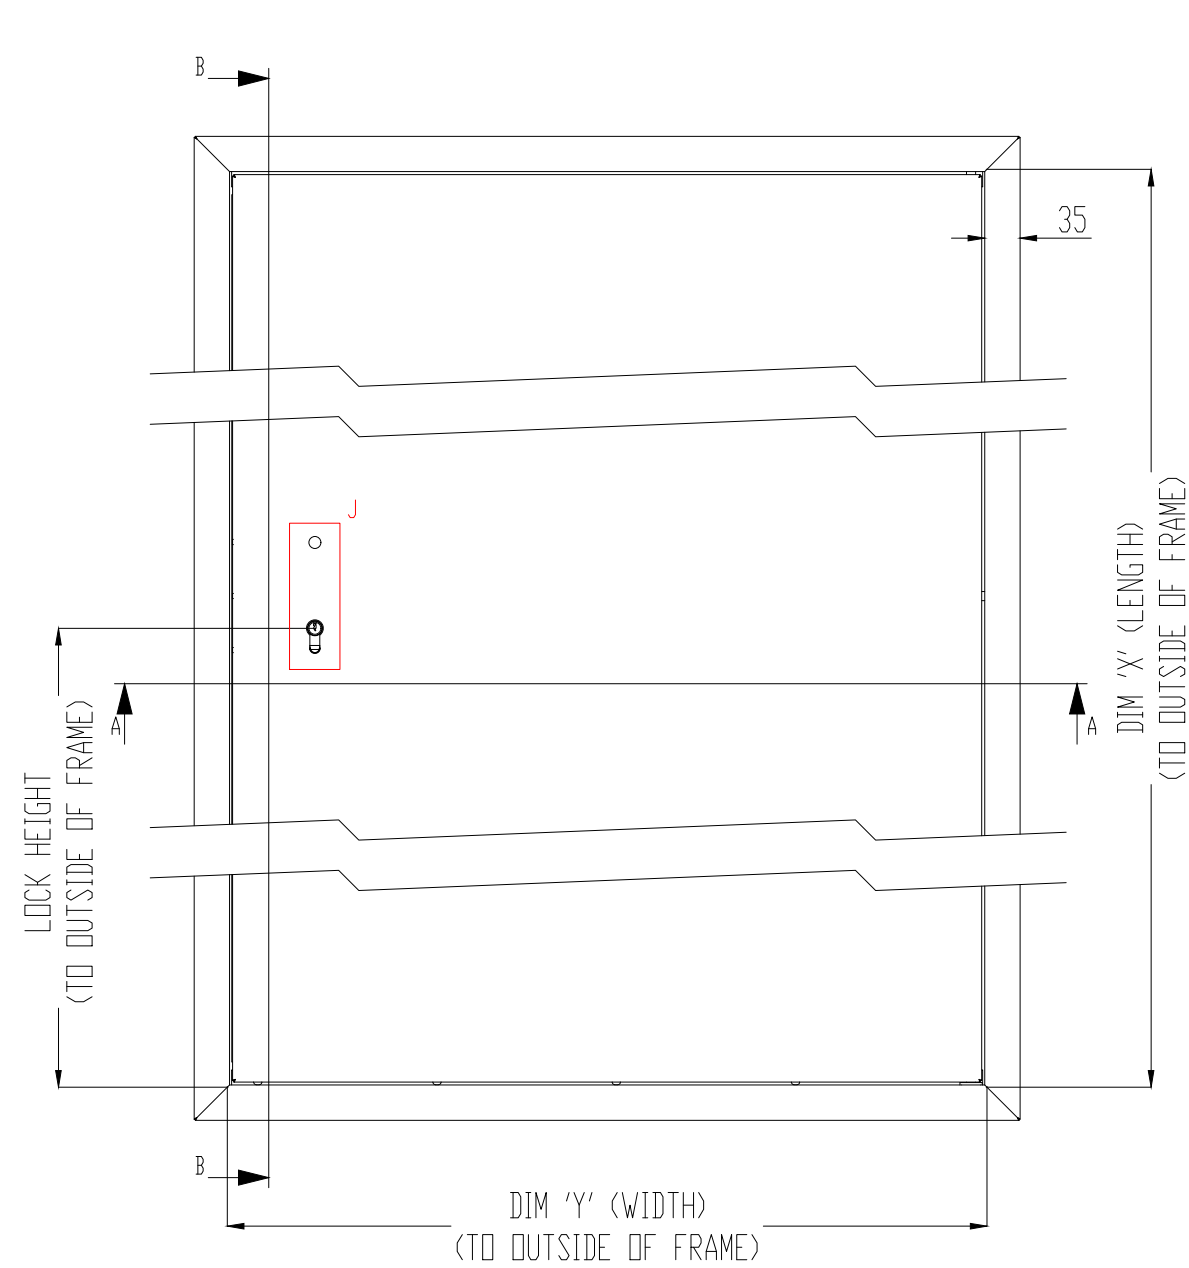

DION RISER Doorset - Single

LEFT HAND OPENING
(RIGHT HAND HUNG)

SINGLE DOOR
150 MINUTE FIRE RATED

EURO CYL 5-POINT LOCK ASSEMBLY
WITH MULTIPLE LOCKING LOUNGES.

CISCO Ltd
Foxwood Industrial Park,
Foxwood Road
Chesterfield, S41 9RN
☎ : 01246 572 288
✉ : sales@ciscouk.co.uk

Model:	35mm Return Picture Frame (Single)
Job Number:	N/A
Date:	N/A
Drawn By:	Alec Williams
Checked By:	N/A
Scale:	DO NOT SCALE
Rev:	.

CISCO Ltd
 Foxwood Industrial Park,
 Foxwood Road
 Chesterfield, S41 9RN
 ☎ : 01246 572 288
 ✉ : sales@ciscouk.co.uk

Model:	35mm Return Picture Frame (Single)
Job Number:	N/A
Date:	N/A
Drawn By:	Alec Williams
Checked By:	N/A
Scale:	DO NOT SCALE
Rev:	.