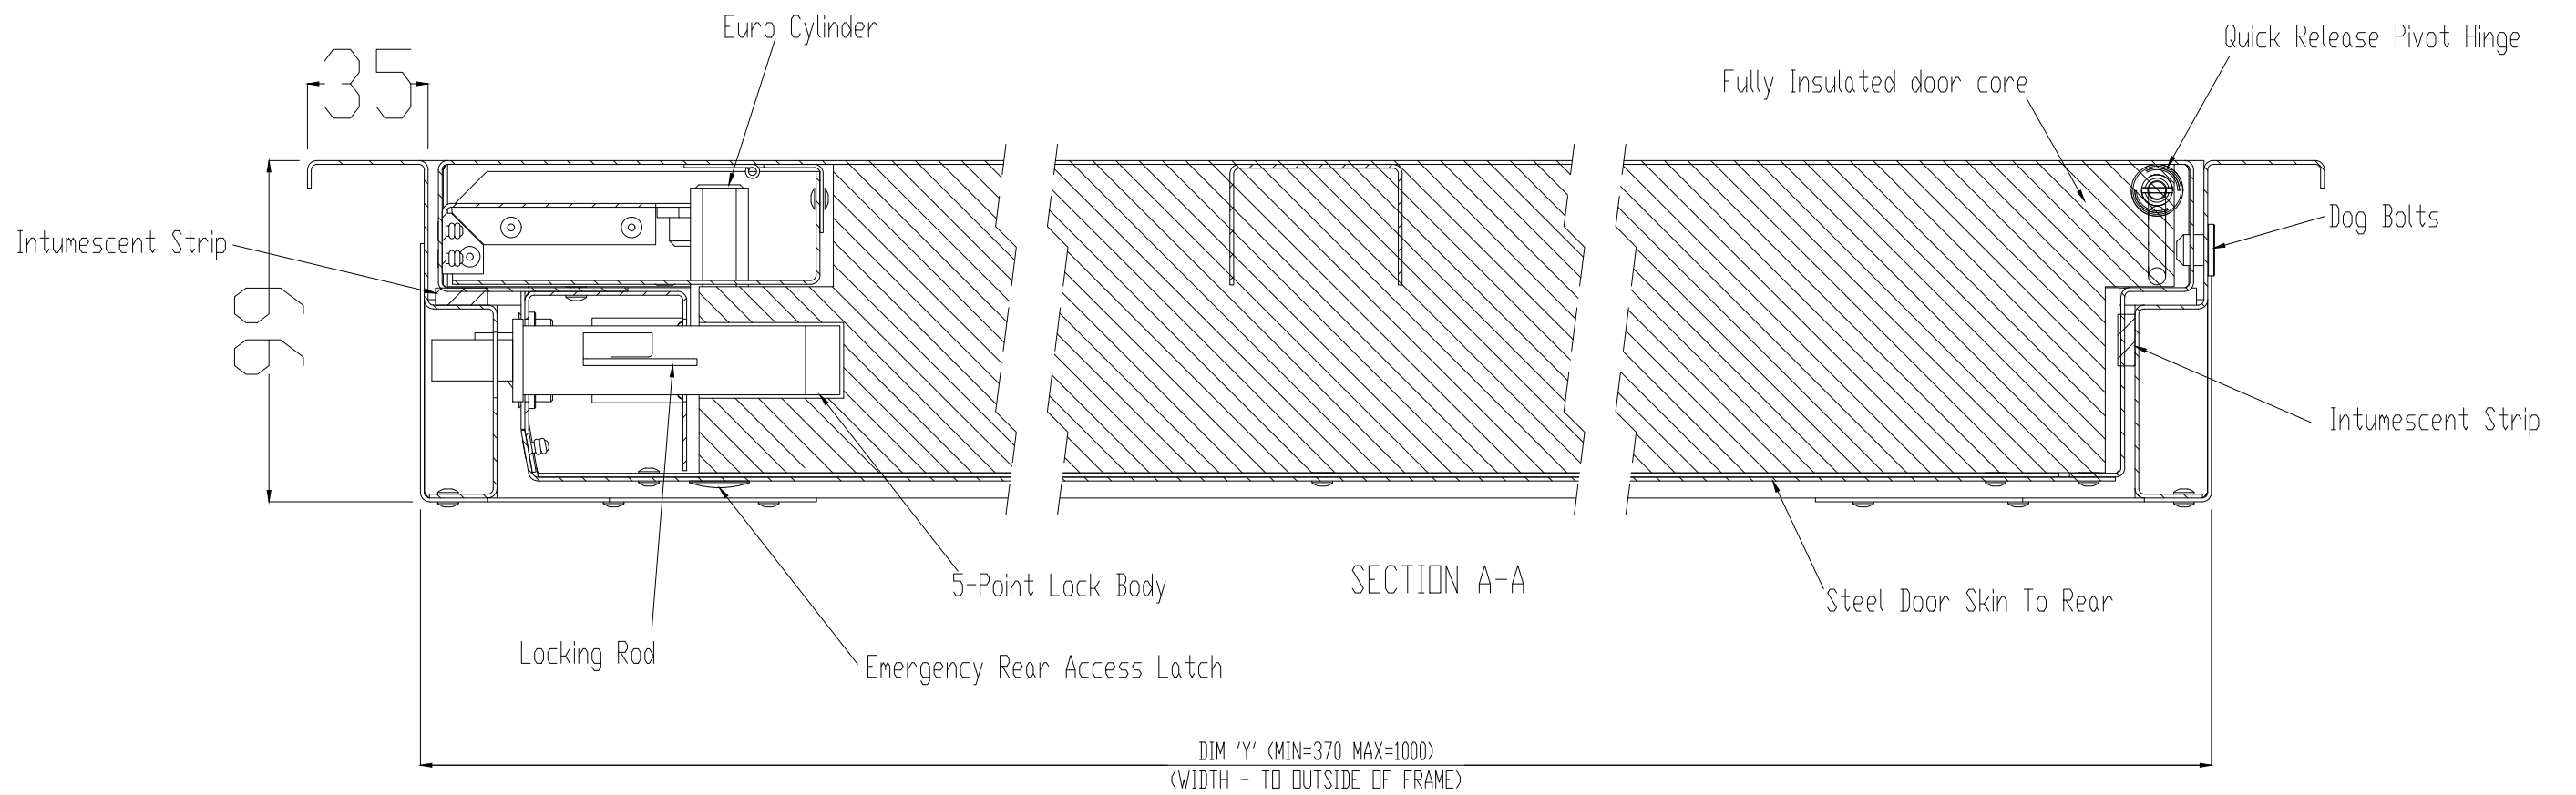

DION RISER Doorset - Single

LEFT HAND OPENING
(RIGHT HAND HUNG)

SINGLE DOOR
150 MINUTE FIRE RATED

EURO CYL 5-POINT LOCK ASSEMBLY
WITH MULTIPLE LOCKING LOUNGES.

CISCO Ltd
Foxwood Industrial Park,
Foxwood Road
Chesterfield, S41 9RN
☎ : 01246 572 288
✉ : sales@ciscouk.co.uk

Model:	35mm Return Picture Frame (Single)
Job Number:	N/A
Date:	N/A
Drawn By:	Alec Williams
Checked By:	N/A
Scale:	DO NOT SCALE
Rev:	.

CISCO Ltd
 Foxwood Industrial Park,
 Foxwood Road
 Chesterfield, S41 9RN
 ☎ : 01246 572 288
 ✉ : sales@ciscouk.co.uk

Model:	35mm Return Picture Frame (Single)
Job Number:	N/A
Date:	N/A
Drawn By:	Alec Williams
Checked By:	N/A
Scale:	DO NOT SCALE
Rev:	.