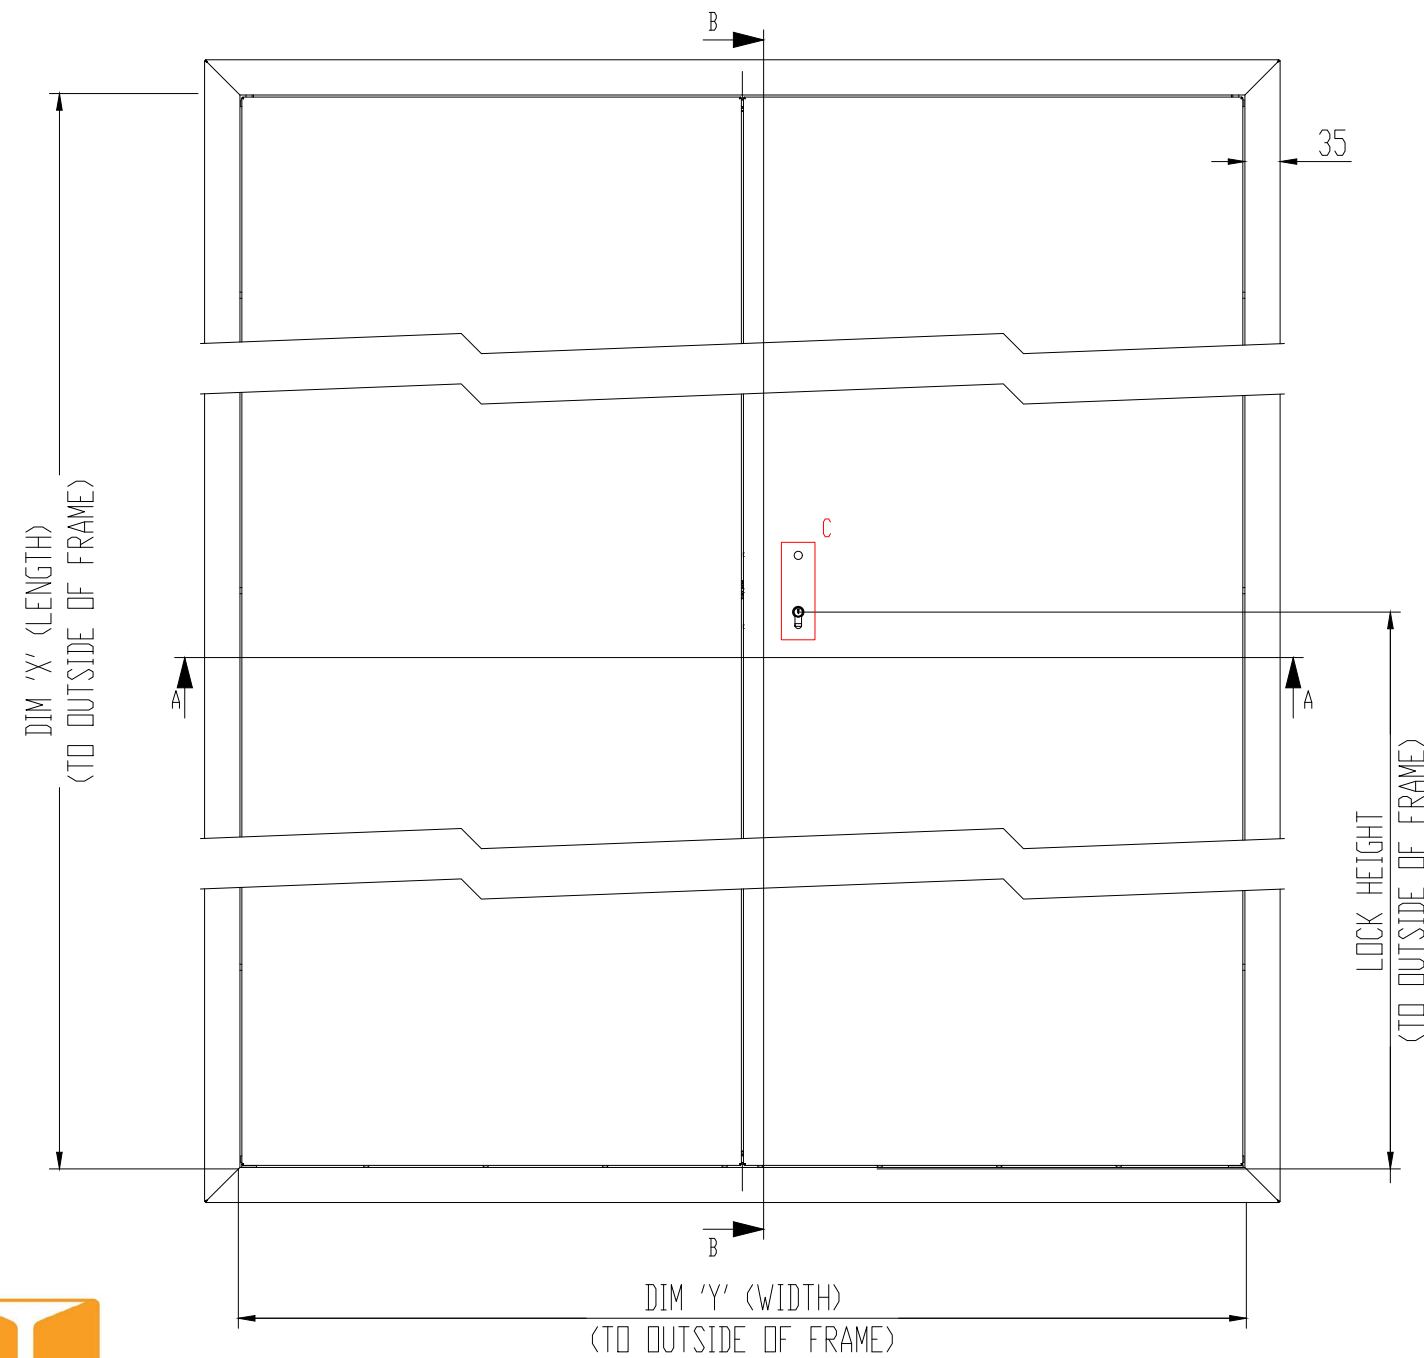

# DION RISER Doorset - Double

DOUBLE DOOR  
150 MINUTE FIRE RATED

EURD CYL 5-POINT LOCK ASSEMBLY  
WITH MULTIPLE LOCKING LOUNGES.

CISCO Ltd  
Foxwood Industrial Park,  
Foxwood Road  
Chesterfield, S41 9RN  
☎ : 01246 572 288  
✉ : sales@ciscouk.co.uk

Model:	35mm Return Picture Frame (Double)
Job Number:	N/A
Date:	N/A
Drawn By:	Alec Williams
Checked By:	N/A
Scale:	DO NOT SCALE
Rev:	.

**CISCO Ltd**  
 Foxwood Industrial Park,  
 Foxwood Road  
 Chesterfield, S41 9RN  
 ☎ : 01246 572 288  
 ✉ : sales@ciscouk.co.uk

Model:	35mm Return Picture Frame (Double)
Job Number:	N/A
Date:	N/A
Drawn By:	Alec Williams
Checked By:	N/A
Scale:	DO NOT SCALE
Rev:	.