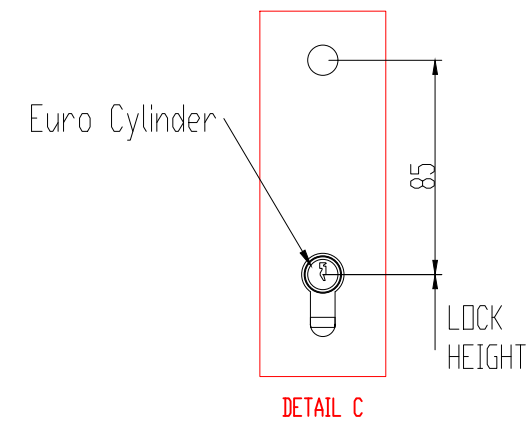

# DION RISER Doorset - Double

DOUBLE DOOR  
150 MINUTE FIRE RATED

EURD CYL 5-POINT LOCK ASSEMBLY  
WITH MULTIPLE LOCKING LOUNGES.

CISCO Ltd  
Foxwood Industrial Park,  
Foxwood Road  
Chesterfield, S41 9RN  
☎ : 01246 572 288  
✉ : sales@ciscouk.co.uk

Model:	35mm Return Picture Frame (Double)
Job Number:	N/A
Date:	N/A
Drawn By:	Alec Williams
Checked By:	N/A
Scale:	DO NOT SCALE
Rev:	.

**CISCO Ltd**  
 Foxwood Industrial Park,  
 Foxwood Road  
 Chesterfield, S41 9RN  
 ☎ : 01246 572 288  
 ✉ : sales@ciscouk.co.uk

Model:	35mm Return Picture Frame (Double)
Job Number:	N/A
Date:	N/A
Drawn By:	Alec Williams
Checked By:	N/A
Scale:	DO NOT SCALE
Rev:	.