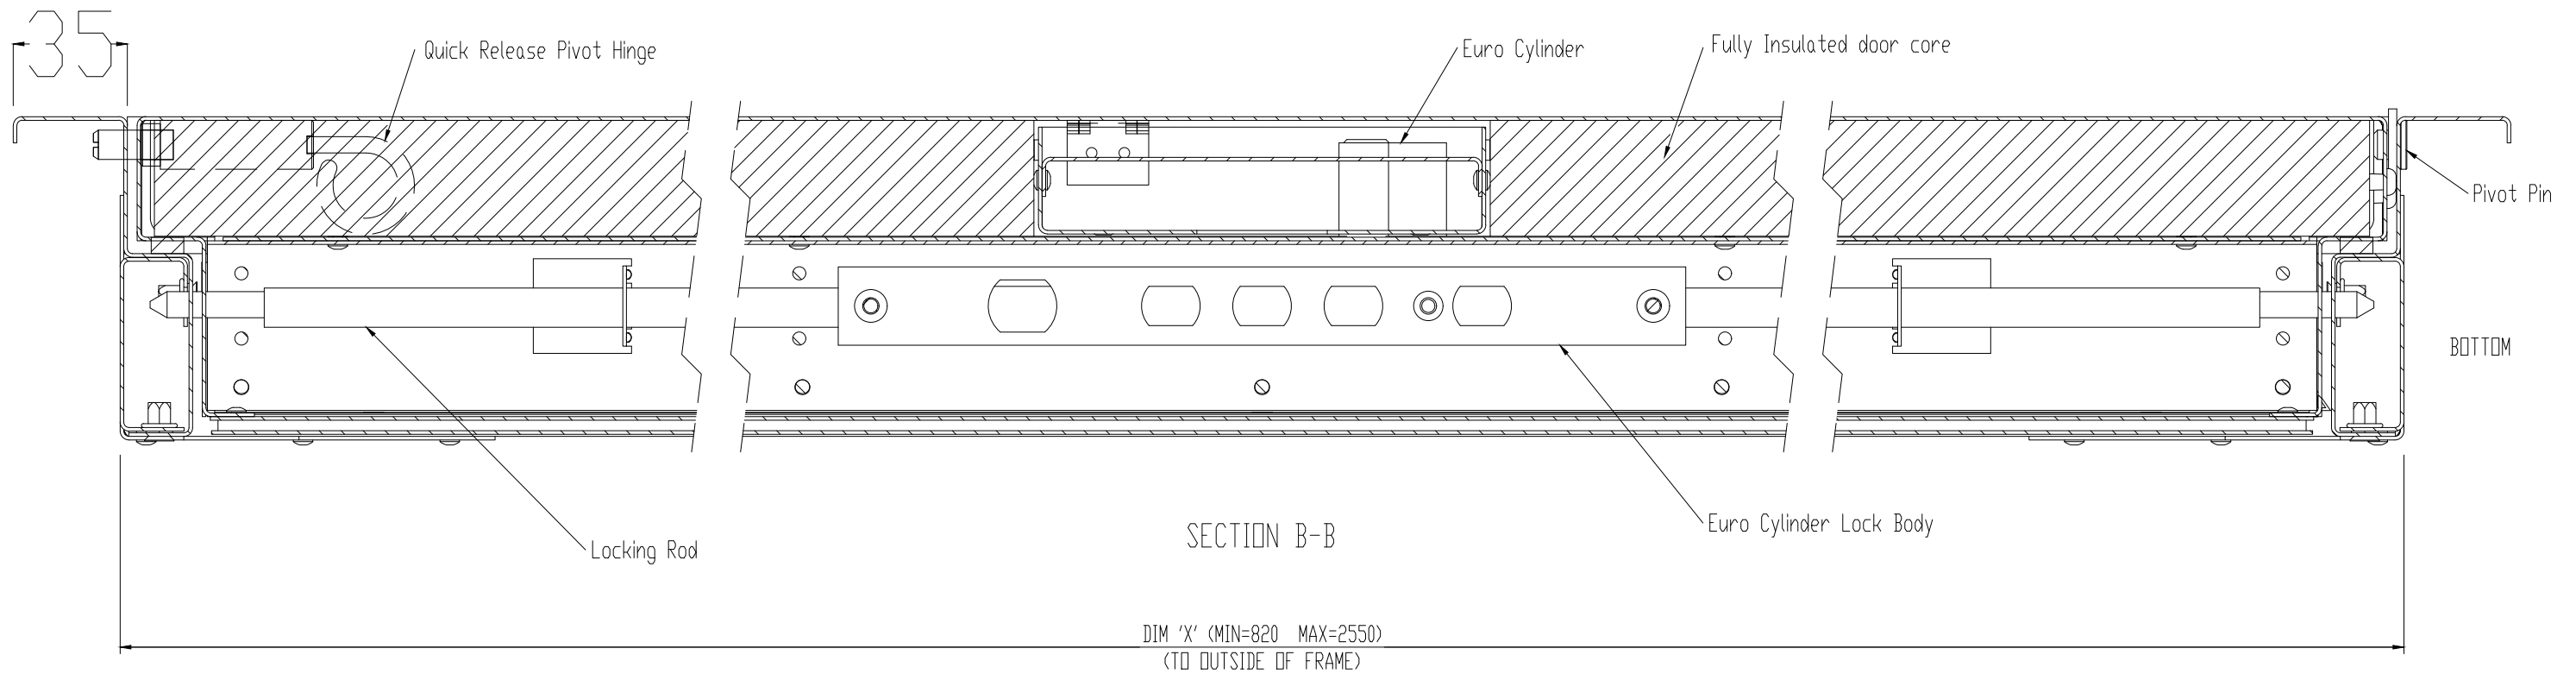

Model:	35mm Return Picture Frame (Double)
Job Number:	N/A
Date:	N/A
Drawn By:	Alec Williams
Checked By:	N/A
Scale:	DO NOT SCALE
Rev:	.

**CISCO Ltd**  
 Foxwood Industrial Park,  
 Foxwood Road  
 Chesterfield, S41 9RN  
 ☎ : 01246 572 288  
 ✉ : sales@ciscouk.co.uk