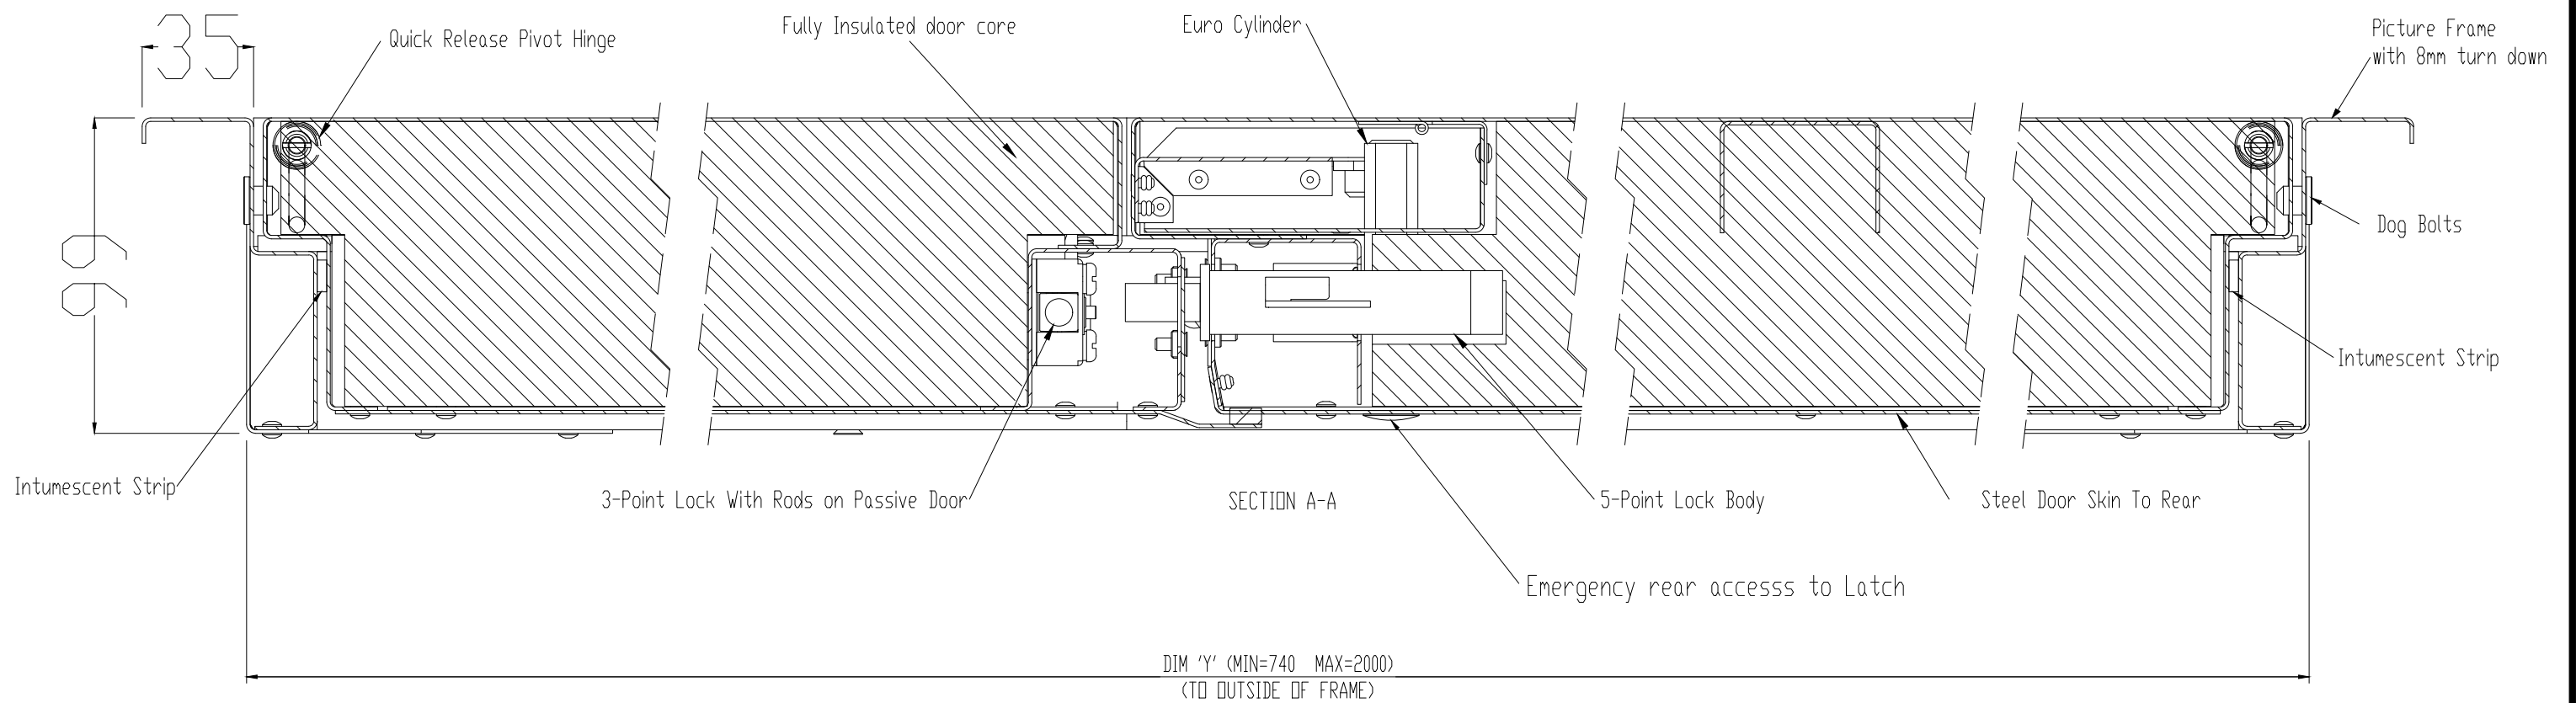

# DION RISER Doorset - Double

DOUBLE DOOR  
150 MINUTE FIRE RATED

EURD CYL 5-POINT LOCK ASSEMBLY  
WITH MULTIPLE LOCKING LOUNGES.

CISCO Ltd  
Foxwood Industrial Park,  
Foxwood Road  
Chesterfield, S41 9RN  
☎ : 01246 572 288  
✉ : sales@ciscouk.co.uk

Model:	35mm Return Picture Frame (Double)
Job Number:	N/A
Date:	N/A
Drawn By:	Alec Williams
Checked By:	N/A
Scale:	DO NOT SCALE
Rev:	.

**CISCO Ltd**  
 Foxwood Industrial Park,  
 Foxwood Road  
 Chesterfield, S41 9RN  
 ☎ : 01246 572 288  
 ✉ : sales@ciscouk.co.uk

Model:	35mm Return Picture Frame (Double)
Job Number:	N/A
Date:	N/A
Drawn By:	Alec Williams
Checked By:	N/A
Scale:	DO NOT SCALE
Rev:	.