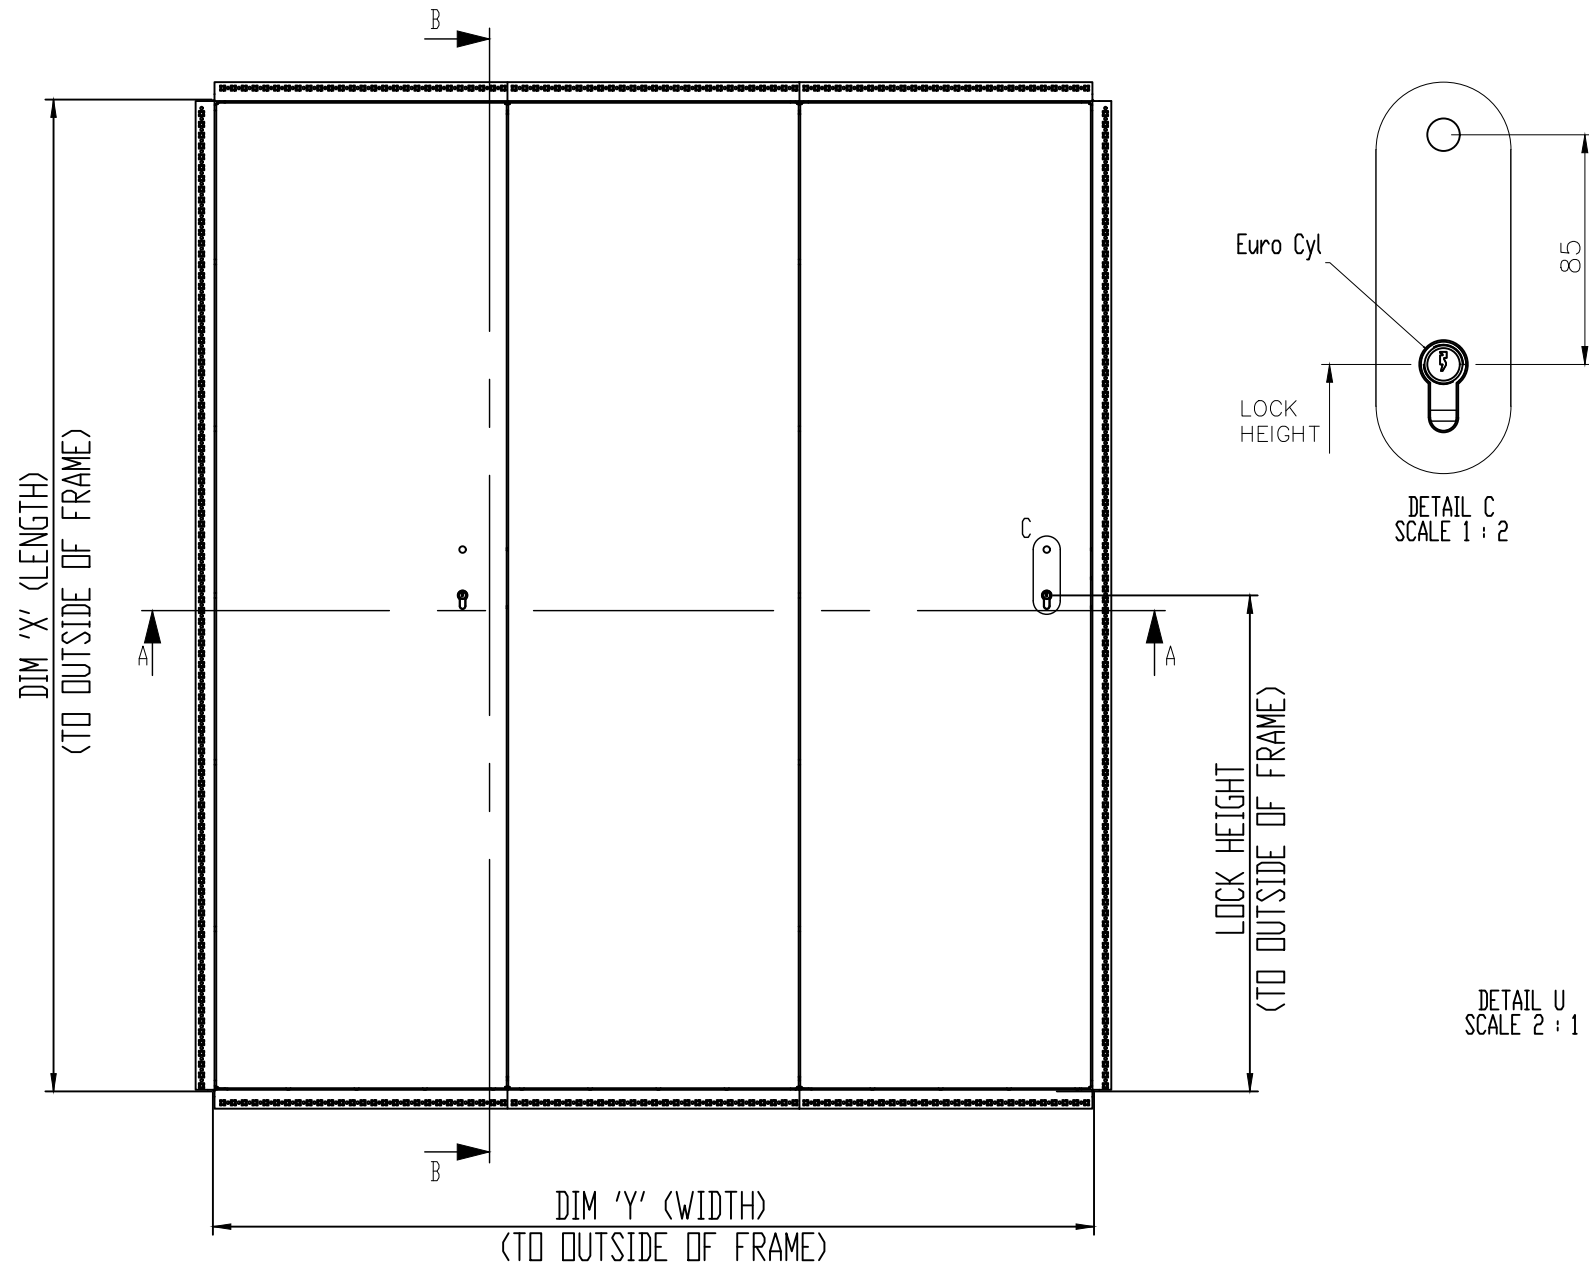

# DION RISER Doorset - Triple

CISCO Ltd  
 Foxwood Industrial Park,  
 Foxwood Road  
 Chesterfield, S41 9RN  
 ☎ : 01246 572 288  
 ✉ : sales@ciscouk.co.uk

Model:	35mm Plaster Stop Bead (Triple)
Job Number:	N/A
Date:	N/A
Drawn By:	Alec Williams
Checked By:	N/A
Scale:	DO NOT SCALE
Rev:	.

**CISCO Ltd**  
 Foxwood Industrial Park,  
 Foxwood Road  
 Chesterfield, S41 9RN  
 ☎ : 01246 572 288  
 ✉ : sales@ciscouk.co.uk

Model:	35mm Plaster Stop Bead (Triple)
Job Number:	N/A
Date:	N/A
Drawn By:	Alec Williams
Checked By:	N/A
Scale:	DO NOT SCALE
Rev:	.

CISCO Ltd  
 Foxwood Industrial Park,  
 Foxwood Road  
 Chesterfield, S41 9RN  
 ☎ : 01246 572 288  
 ✉ : sales@ciscouk.co.uk

Model:	35mm Plaster Stop Bead (Triple)
Job Number:	N/A
Date:	N/A
Drawn By:	Alec Williams
Checked By:	N/A
Scale:	DO NOT SCALE
Rev:	.