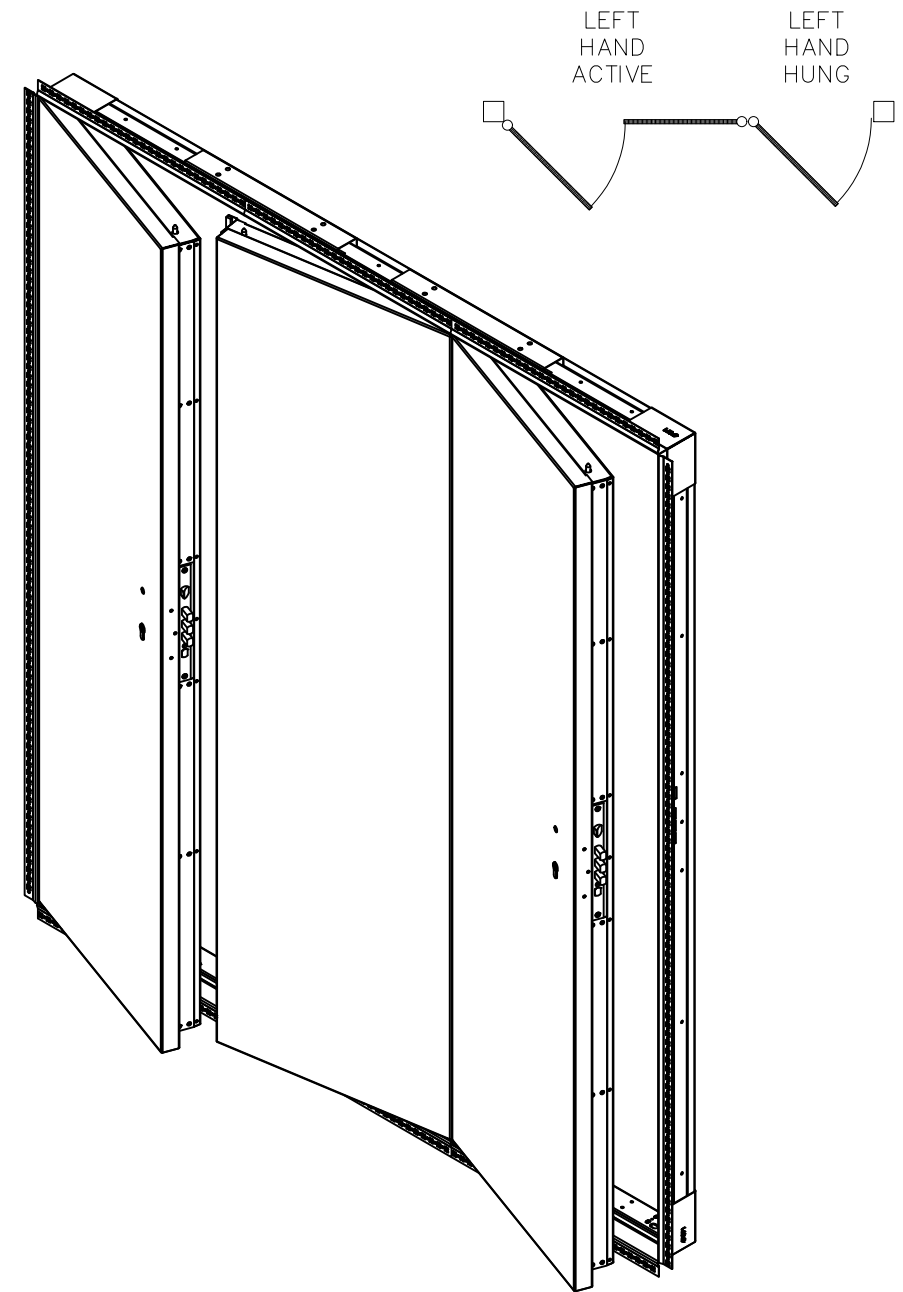

# DION RISER Doorset - Triple

CISCO Ltd  
 Foxwood Industrial Park,  
 Foxwood Road  
 Chesterfield, S41 9RN  
 ☎ : 01246 572 288  
 ✉ : sales@ciscouk.co.uk

Model:	35mm Plaster Stop Bead (Triple)
Job Number:	N/A
Date:	N/A
Drawn By:	Alec Williams
Checked By:	N/A
Scale:	DO NOT SCALE
Rev:	.

**CISCO Ltd**  
 Foxwood Industrial Park,  
 Foxwood Road  
 Chesterfield, S41 9RN  
 ☎ : 01246 572 288  
 ✉ : sales@ciscouk.co.uk

Model:	35mm Plaster Stop Bead (Triple)
Job Number:	N/A
Date:	N/A
Drawn By:	Alec Williams
Checked By:	N/A
Scale:	DO NOT SCALE
Rev:	.