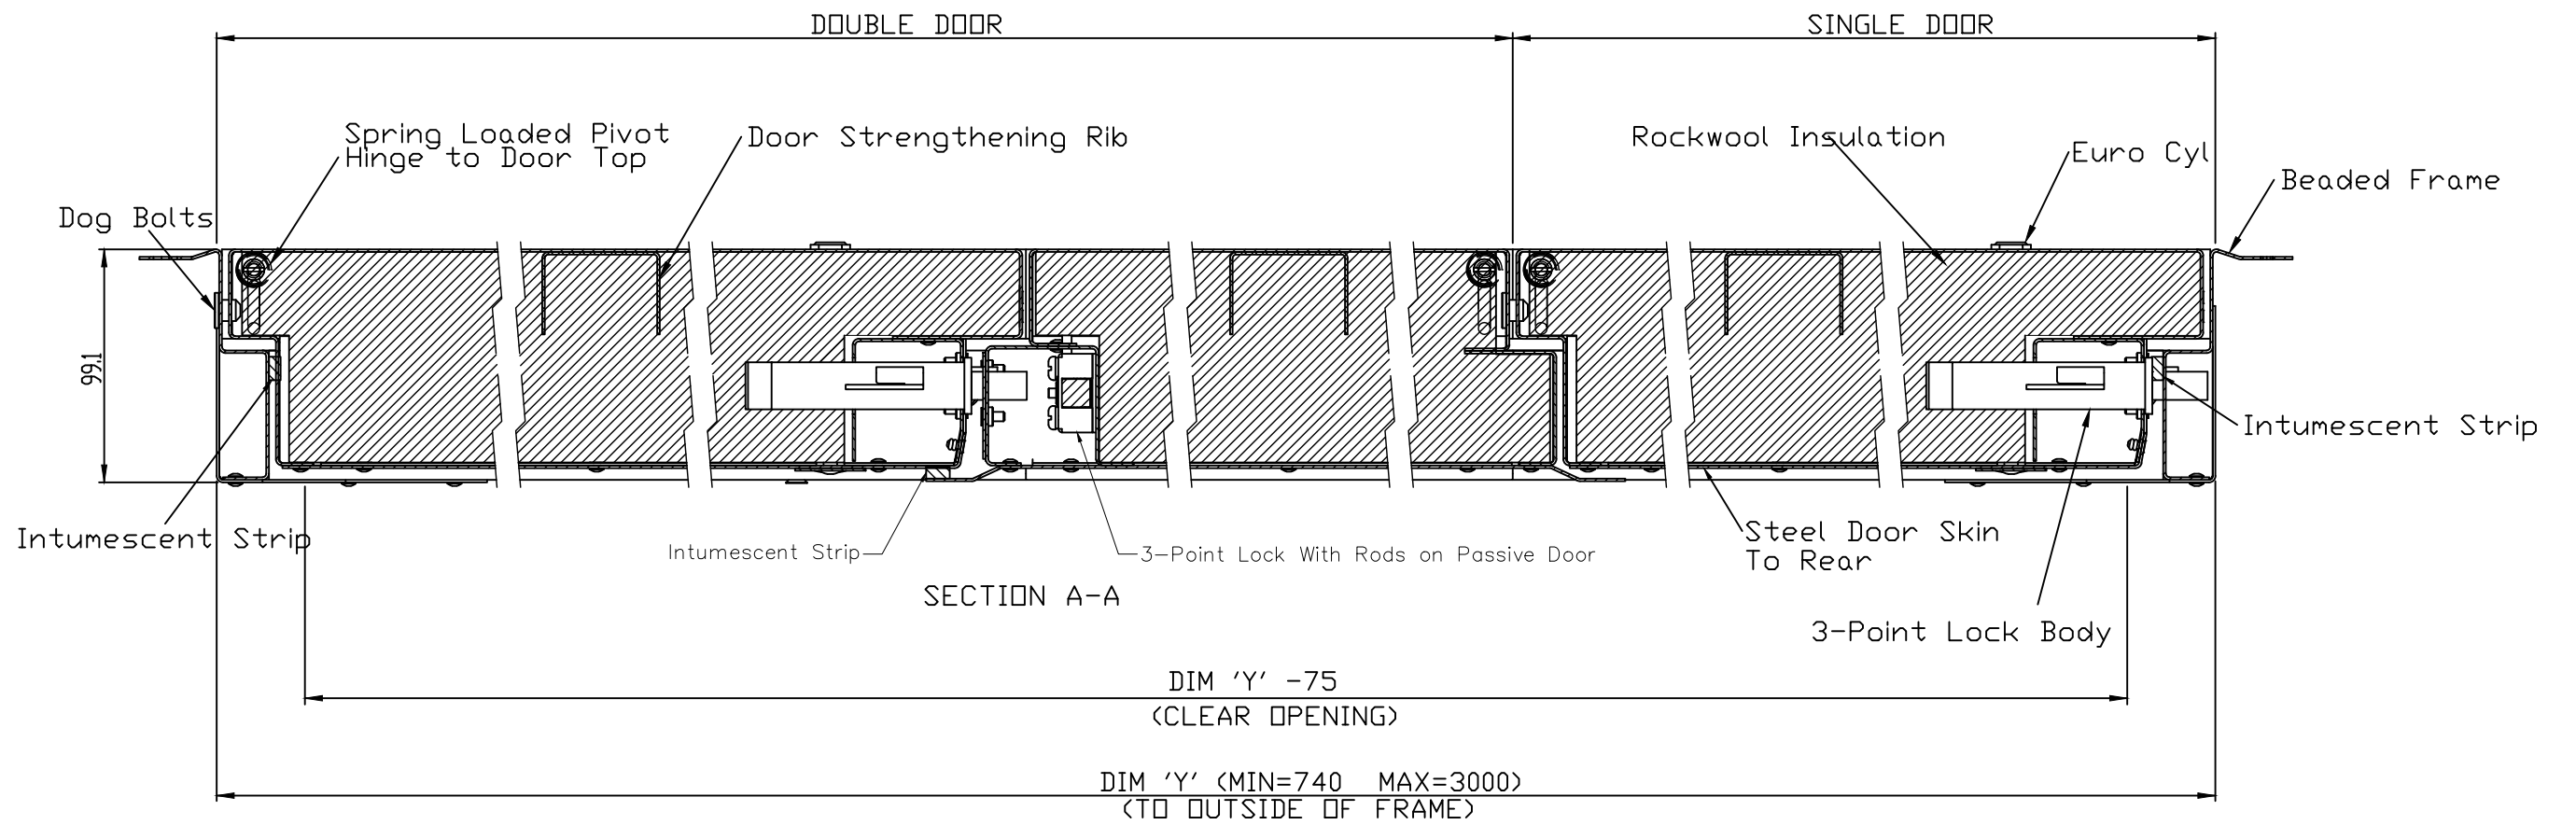

# DION RISER Doorset - Triple

CISCO Ltd  
 Foxwood Industrial Park,  
 Foxwood Road  
 Chesterfield, S41 9RN  
 ☎ : 01246 572 288  
 ✉ : sales@ciscouk.co.uk

Model:	35mm Plaster Stop Bead (Triple)
Job Number:	N/A
Date:	N/A
Drawn By:	Alec Williams
Checked By:	N/A
Scale:	DO NOT SCALE
Rev:	.

**CISCO Ltd**  
 Foxwood Industrial Park,  
 Foxwood Road  
 Chesterfield, S41 9RN  
 ☎ : 01246 572 288  
 ✉ : sales@ciscouk.co.uk

Model:	35mm Plaster Stop Bead (Triple)
Job Number:	N/A
Date:	N/A
Drawn By:	Alec Williams
Checked By:	N/A
Scale:	DO NOT SCALE
Rev:	.