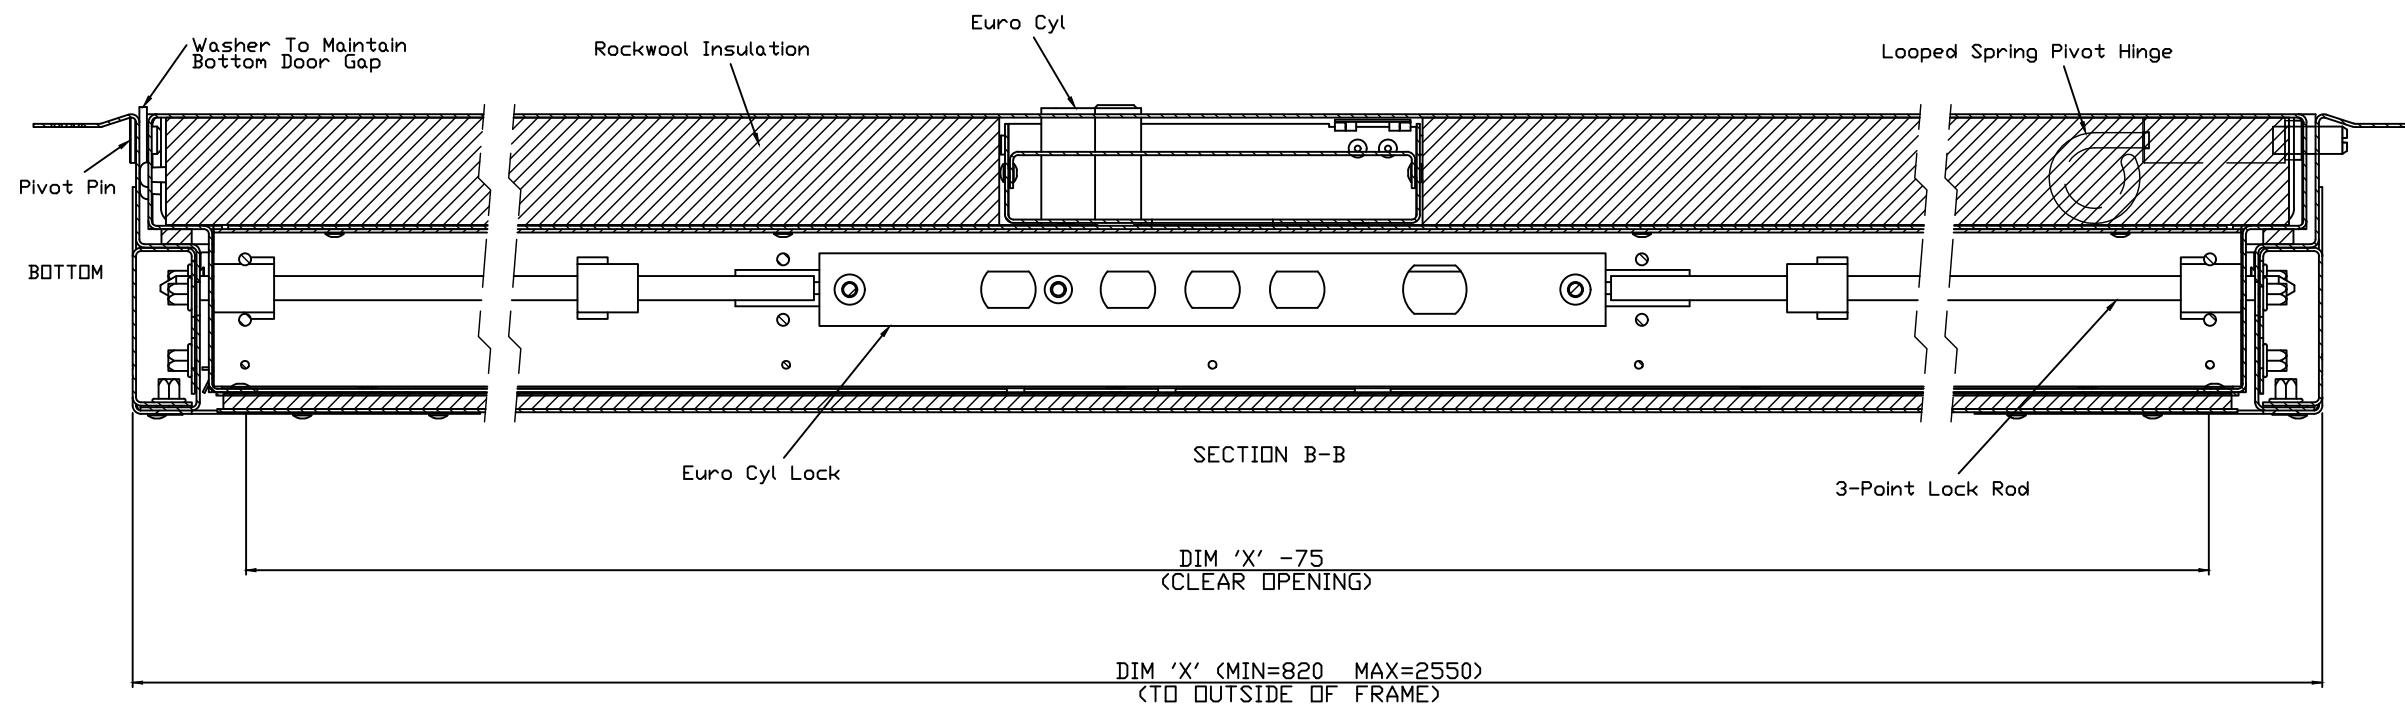

# DION RISER Doorset - Triple

CISCO Ltd  
 Foxwood Industrial Park,  
 Foxwood Road  
 Chesterfield, S41 9RN  
 ☎ : 01246 572 288  
 ✉ : sales@ciscouk.co.uk

Model:	35mm Plaster Stop Bead (Triple)
Job Number:	N/A
Date:	N/A
Drawn By:	Alec Williams
Checked By:	N/A
Scale:	DO NOT SCALE
Rev:	.

**CISCO Ltd**  
 Foxwood Industrial Park,  
 Foxwood Road  
 Chesterfield, S41 9RN  
 ☎ : 01246 572 288  
 ✉ : sales@ciscouk.co.uk

Model:	35mm Plaster Stop Bead (Triple)
Job Number:	N/A
Date:	N/A
Drawn By:	Alec Williams
Checked By:	N/A
Scale:	DO NOT SCALE
Rev:	.