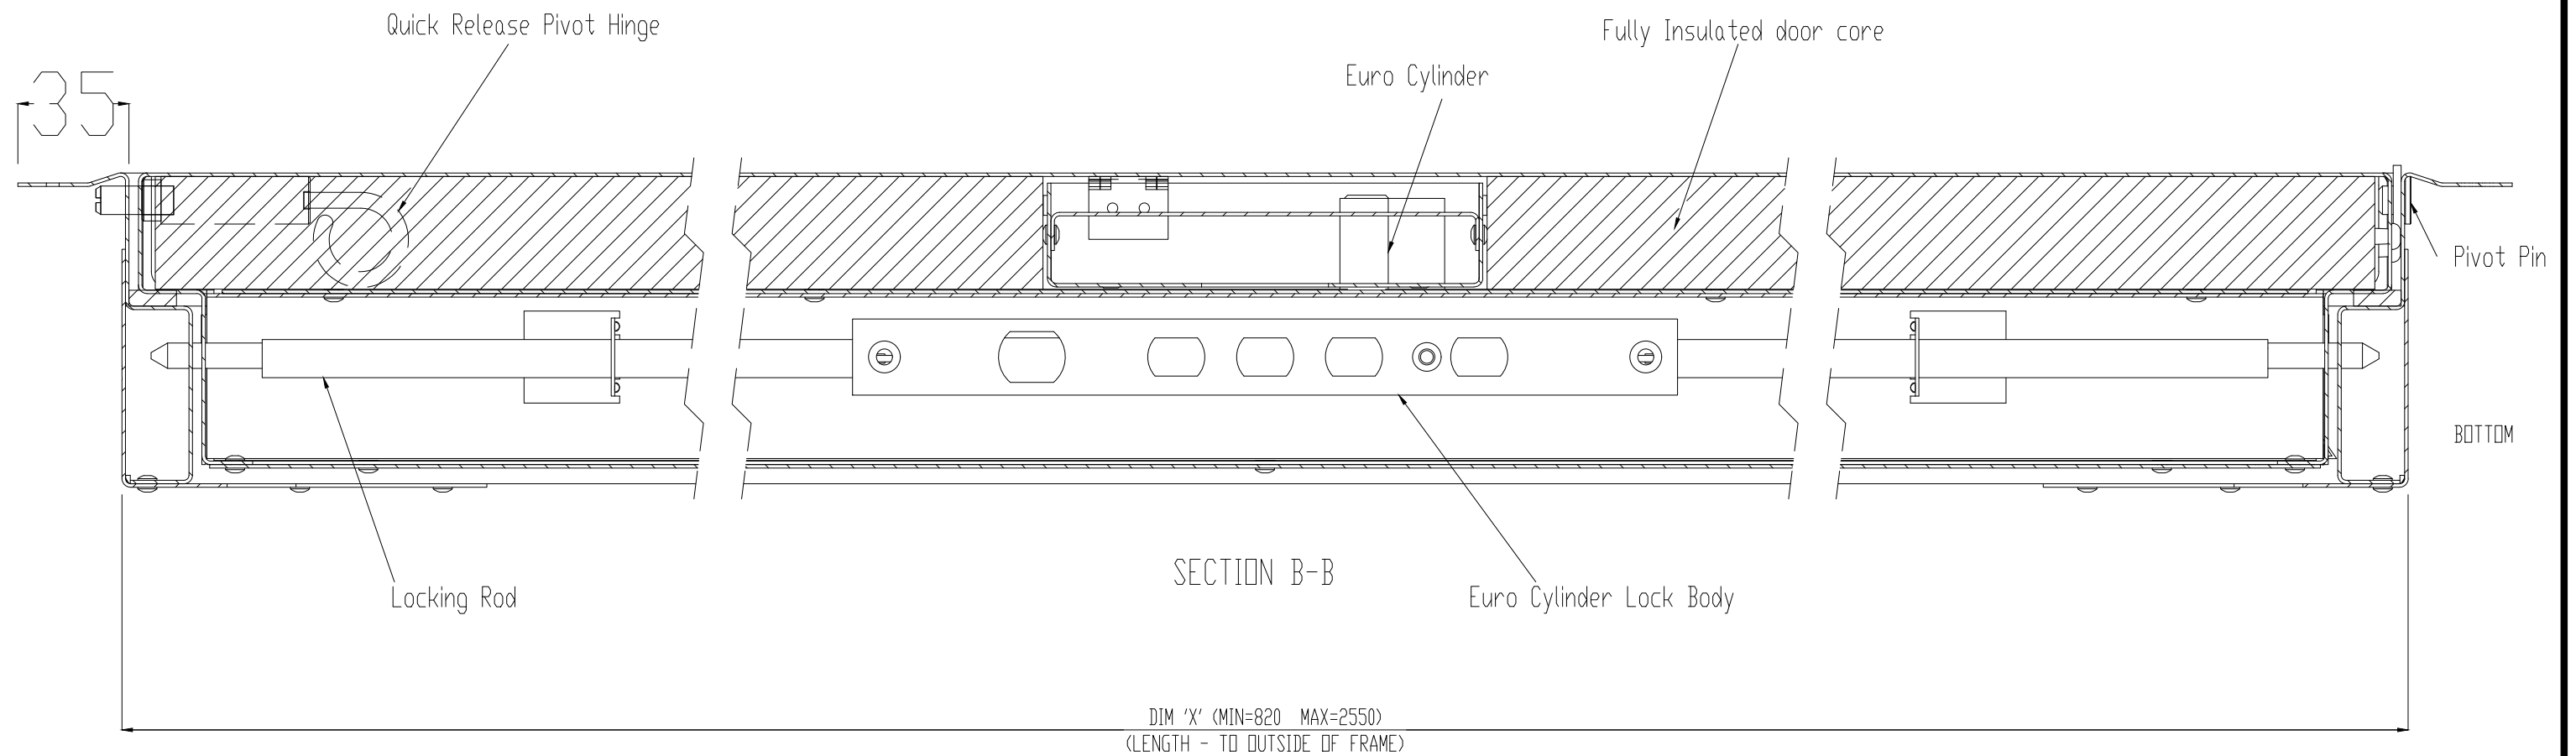

Model:	35mm Plaster Stop Bead (Single)
Job Number:	N/A
Date:	N/A
Drawn By:	Alec Williams
Checked By:	N/A
Scale:	DO NOT SCALE
Rev:	.

CISCO Ltd
 Foxwood Industrial Park,
 Foxwood Road
 Chesterfield, S41 9RN
 ☎ : 01246 572 288
 ✉ : sales@ciscouk.co.uk

Model:	35mm Plaster Stop Bead (Single)
Job Number:	N/A
Date:	N/A
Drawn By:	Alec Williams
Checked By:	N/A
Scale:	DO NOT SCALE
Rev:	.