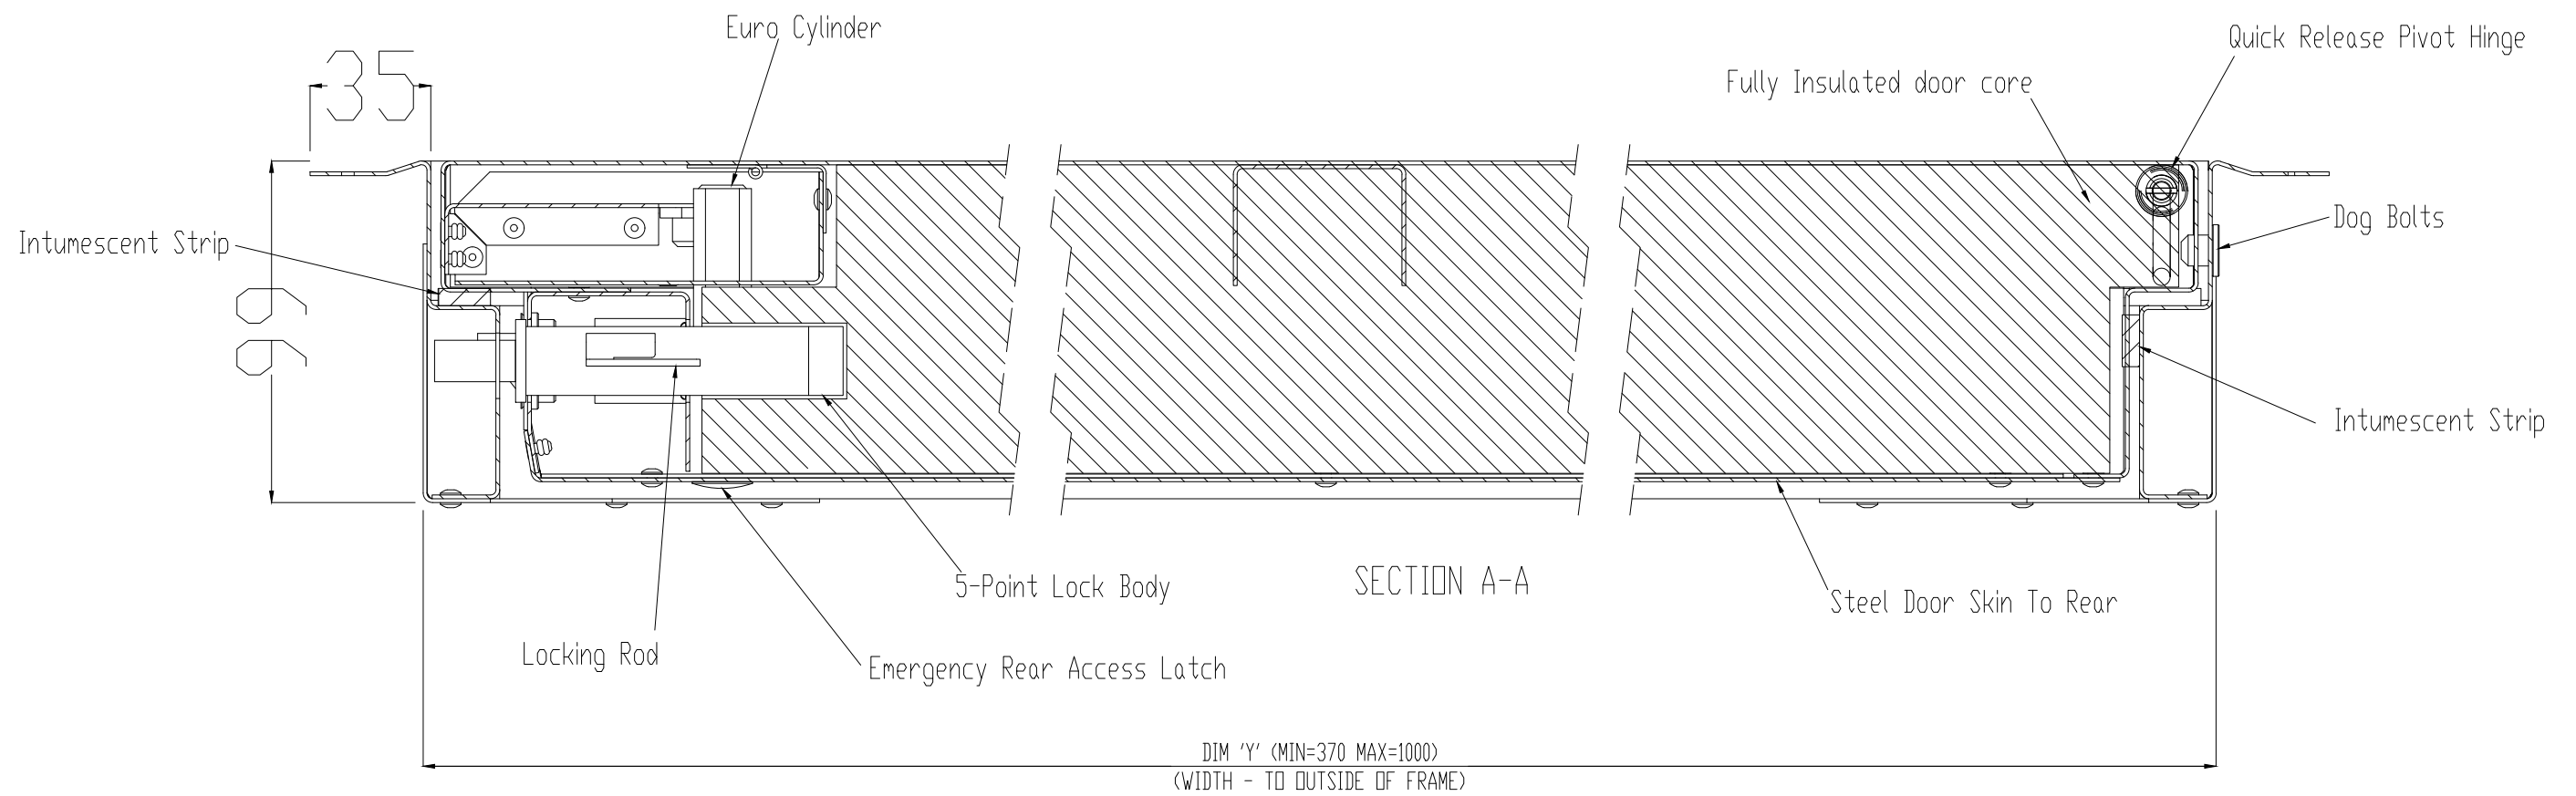

DION RISER Doorset - Single

LEFT HAND OPENING
(RIGHT HAND HUNG)

SINGLE DOOR
150 MINUTE FIRE RATED

EURO CYL 5-POINT LOCK ASSEMBLY
WITH MULTIPLE LOCKING LOUNGES.

CISCO Ltd
Foxwood Industrial Park,
Foxwood Road
Chesterfield, S41 9RN
☎ : 01246 572 288
✉ : sales@ciscouk.co.uk

Model:	35mm Plaster Stop Bead (Single)
Job Number:	N/A
Date:	N/A
Drawn By:	Alec Williams
Checked By:	N/A
Scale:	DO NOT SCALE
Rev:	.

CISCO Ltd
 Foxwood Industrial Park,
 Foxwood Road
 Chesterfield, S41 9RN
 ☎ : 01246 572 288
 ✉ : sales@ciscouk.co.uk

Model:	35mm Plaster Stop Bead (Single)
Job Number:	N/A
Date:	N/A
Drawn By:	Alec Williams
Checked By:	N/A
Scale:	DO NOT SCALE
Rev:	.