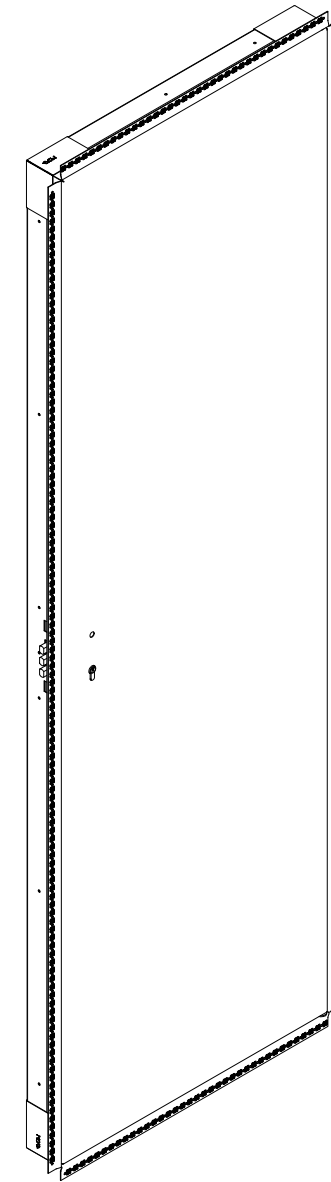

DION RISER Doorset - Single

LEFT HAND OPENING
(RIGHT HAND HUNG)

SINGLE DOOR
150 MINUTE FIRE RATED

EURO CYL 5-POINT LOCK ASSEMBLY
WITH MULTIPLE LOCKING LOUNGES.

CISCO Ltd
Foxwood Industrial Park,
Foxwood Road
Chesterfield, S41 9RN
☎ : 01246 572 288
✉ : sales@ciscouk.co.uk

Model:	35mm Plaster Stop Bead (Single)
Job Number:	N/A
Date:	N/A
Drawn By:	Alec Williams
Checked By:	N/A
Scale:	DO NOT SCALE
Rev:	.

CISCO Ltd
 Foxwood Industrial Park,
 Foxwood Road
 Chesterfield, S41 9RN
 ☎ : 01246 572 288
 ✉ : sales@ciscouk.co.uk

Model:	35mm Plaster Stop Bead (Single)
Job Number:	N/A
Date:	N/A
Drawn By:	Alec Williams
Checked By:	N/A
Scale:	DO NOT SCALE
Rev:	.