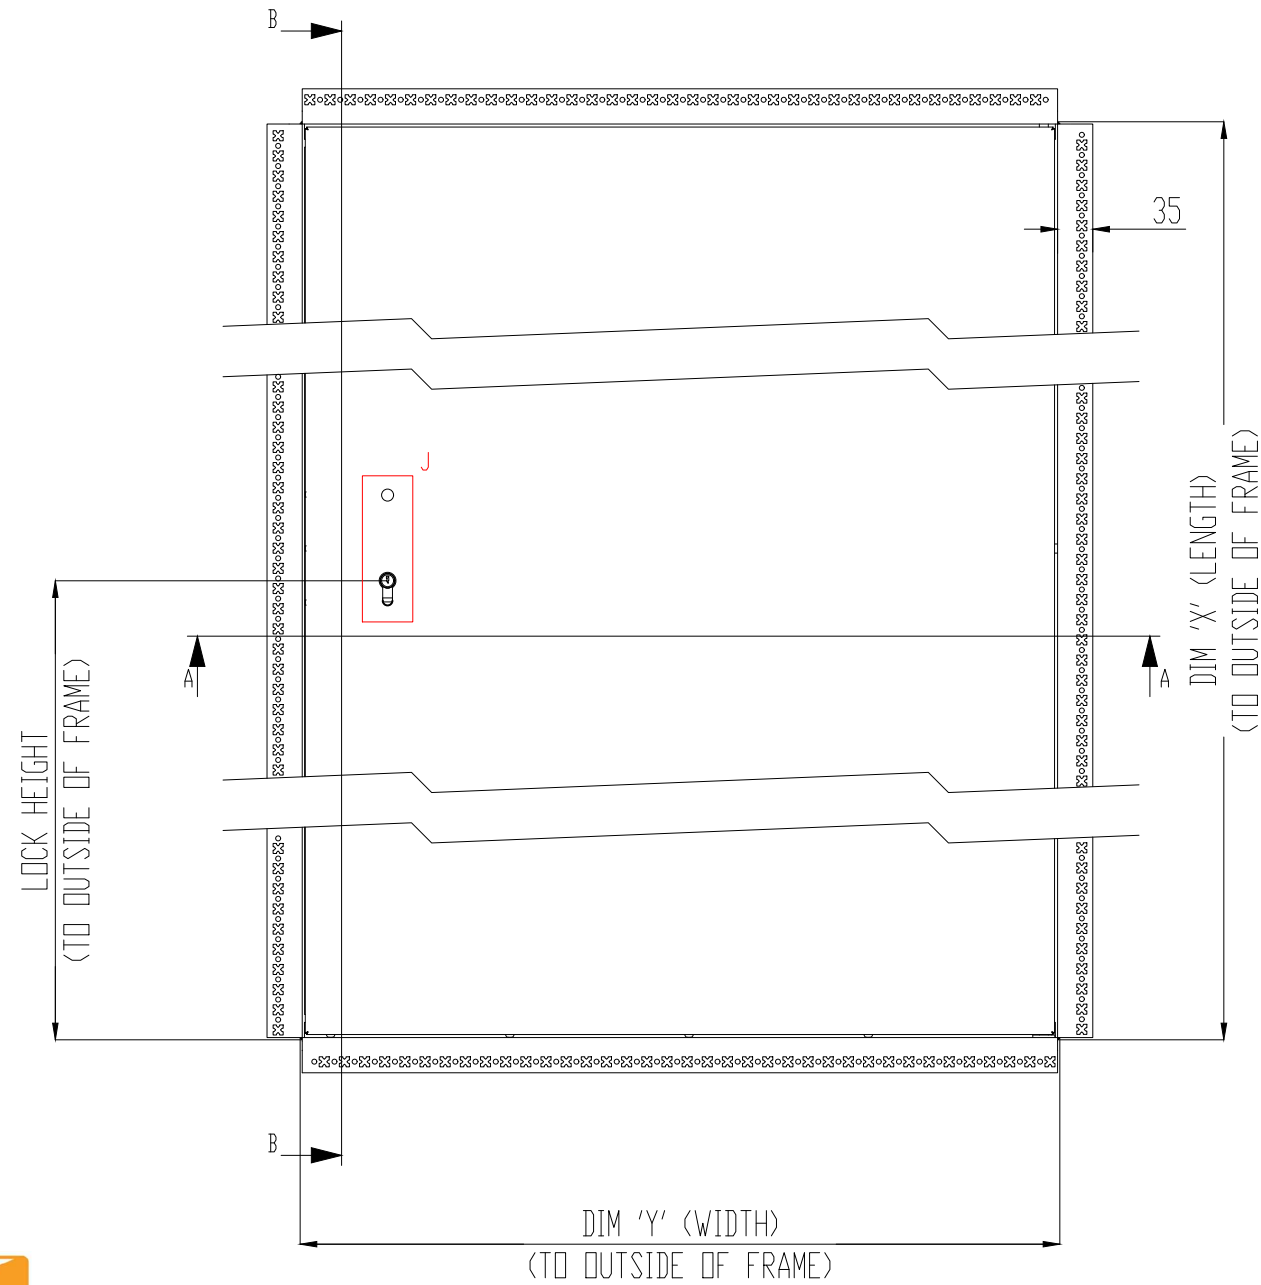

DION RISER Doorset - Single

LEFT HAND OPENING
(RIGHT HAND HUNG)

SINGLE DOOR
150 MINUTE FIRE RATED

EURO CYL 5-POINT LOCK ASSEMBLY
WITH MULTIPLE LOCKING LOUNGES.

CISCO Ltd
Foxwood Industrial Park,
Foxwood Road
Chesterfield, S41 9RN
☎ : 01246 572 288
✉ : sales@ciscouk.co.uk

Model:	35mm Plaster Stop Bead (Single)
Job Number:	N/A
Date:	N/A
Drawn By:	Alec Williams
Checked By:	N/A
Scale:	DO NOT SCALE
Rev:	.

CISCO Ltd
 Foxwood Industrial Park,
 Foxwood Road
 Chesterfield, S41 9RN
 ☎ : 01246 572 288
 ✉ : sales@ciscouk.co.uk

Model:	35mm Plaster Stop Bead (Single)
Job Number:	N/A
Date:	N/A
Drawn By:	Alec Williams
Checked By:	N/A
Scale:	DO NOT SCALE
Rev:	.