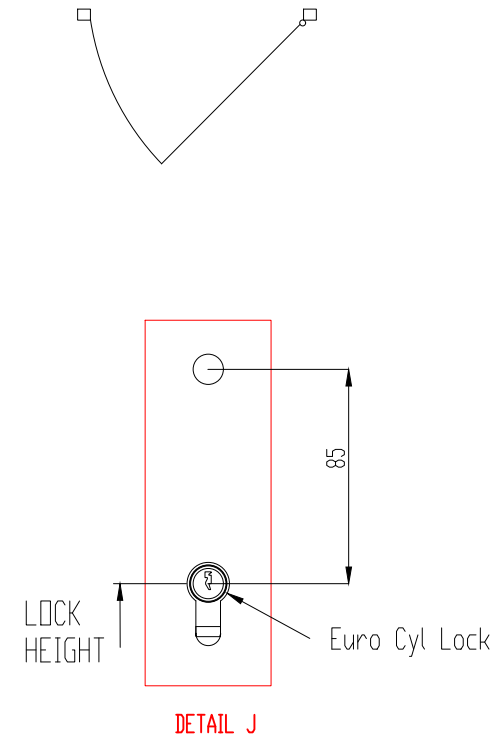

DION RISER Doorset - Single

LEFT HAND OPENING
(RIGHT HAND HUNG)

SINGLE DOOR
150 MINUTE FIRE RATED

EURO CYL 5-POINT LOCK ASSEMBLY
WITH MULTIPLE LOCKING LOUNGES.

CISCO Ltd
Foxwood Industrial Park,
Foxwood Road
Chesterfield, S41 9RN
☎ : 01246 572 288
✉ : sales@ciscouk.co.uk

Model:	35mm Plaster Stop Bead (Single)
Job Number:	N/A
Date:	N/A
Drawn By:	Alec Williams
Checked By:	N/A
Scale:	DO NOT SCALE
Rev:	.

CISCO Ltd
 Foxwood Industrial Park,
 Foxwood Road
 Chesterfield, S41 9RN
 ☎ : 01246 572 288
 ✉ : sales@ciscouk.co.uk

Model:	35mm Plaster Stop Bead (Single)
Job Number:	N/A
Date:	N/A
Drawn By:	Alec Williams
Checked By:	N/A
Scale:	DO NOT SCALE
Rev:	.