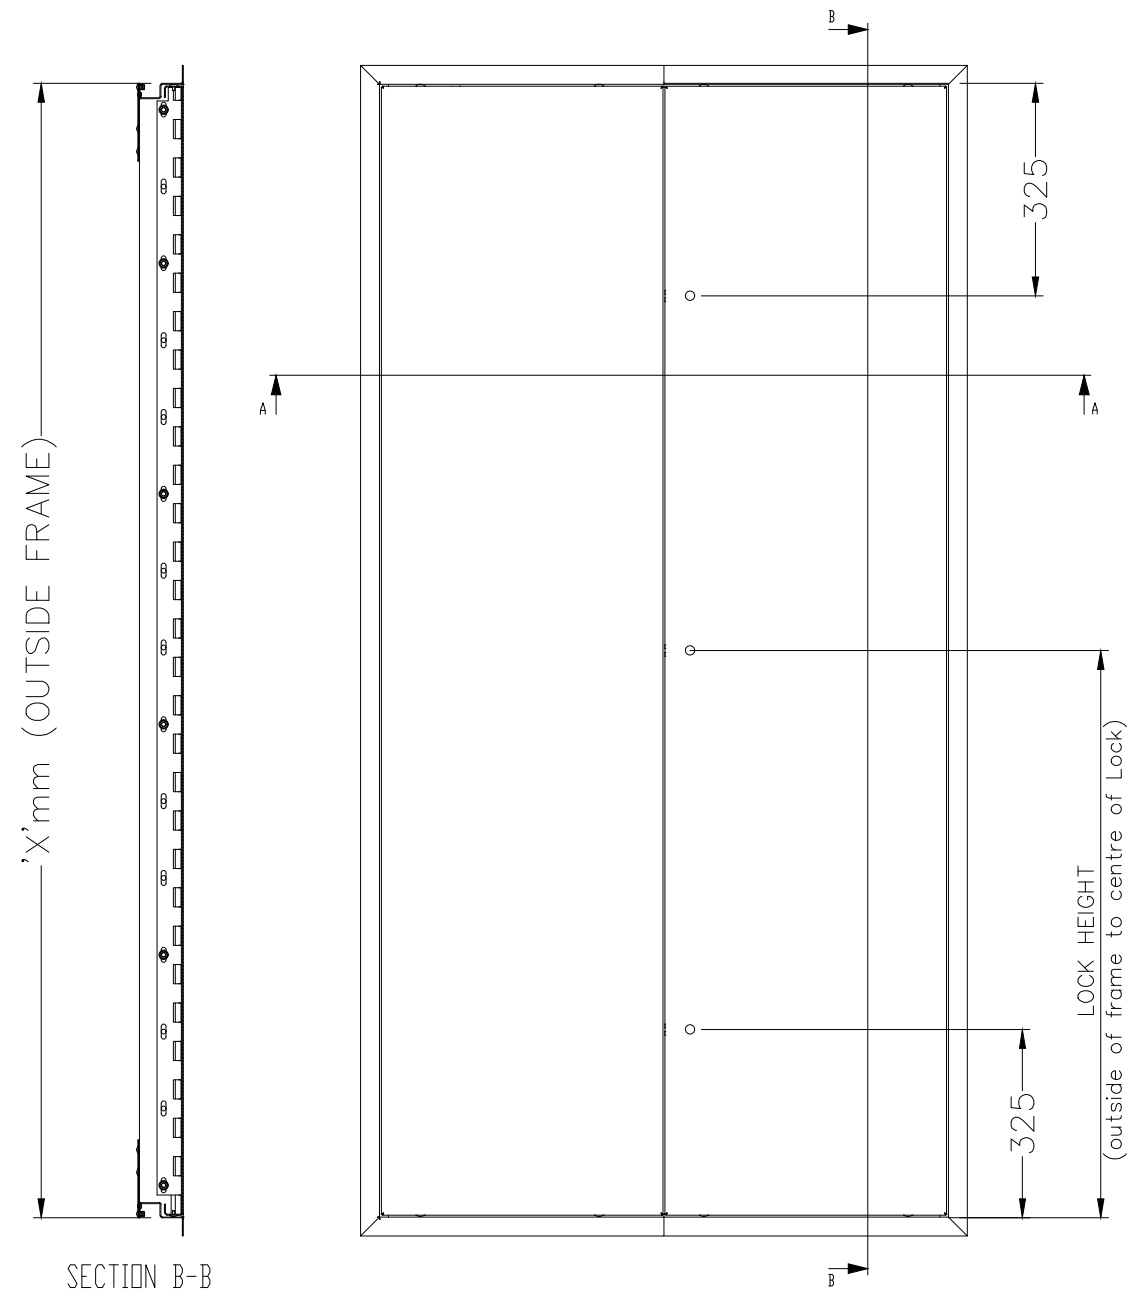

# ALDO ACCESS Panel - Double

CONCEALED PASSIVE LEAF LOCKS ENGAGE INTO FRAME TOP AND BOTTOM

SECTION A-A

<b>CISCO Ltd</b> Foxwood Industrial Park, Foxwood Road Chesterfield, S41 9RN ☎ : 01246 572 288 ✉ : sales@ciscouk.co.uk	
Model:	25mm Flat Picture Frame (Double)
Job Number:	N/A
Date:	N/A
Drawn By:	Alec Williams
Checked By:	N/A
Scale:	DO NOT SCALE
Rev:	.