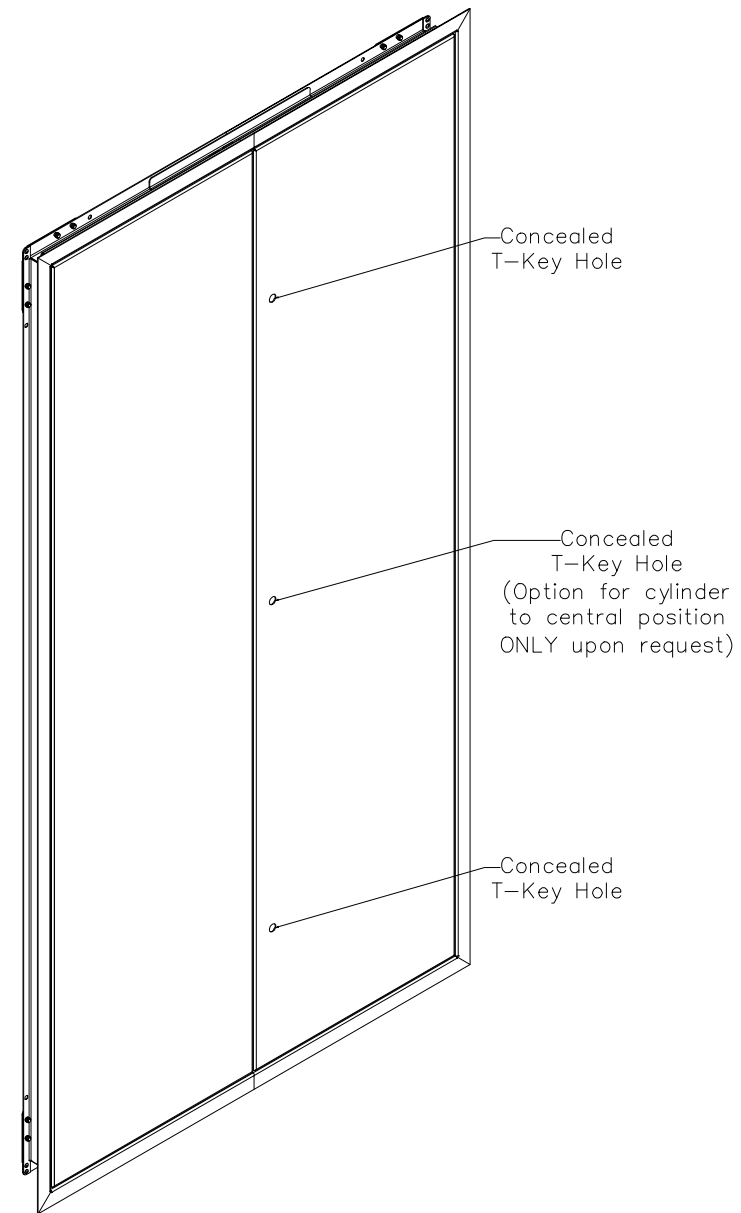

# ALDO ACCESS Panel - Double

CONCEALED PASSIVE LEAF LOCKS ENGAGE INTO FRAME TOP AND BOTTOM

SECTION A-A

<b>CISCO Ltd</b> Foxwood Industrial Park, Foxwood Road Chesterfield, S41 9RN ☎ : 01246 572 288 ✉ : sales@ciscouk.co.uk	
Model:	25mm Flat Picture Frame (Double)
Job Number:	N/A
Date:	N/A
Drawn By:	Alec Williams
Checked By:	N/A
Scale:	DO NOT SCALE
Rev:	.