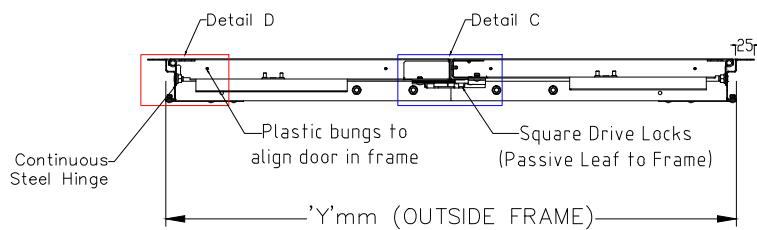

# ALDO ACCESS Panel - Double

CONCEALED PASSIVE LEAF LOCKS ENGAGE INTO FRAME TOP AND BOTTOM

SECTION A-A

<b>CISCO Ltd</b> Foxwood Industrial Park, Foxwood Road Chesterfield, S41 9RN ☎ : 01246 572 288 ✉ : sales@ciscouk.co.uk	
Model:	25mm Flat Picture Frame (Double)
Job Number:	N/A
Date:	N/A
Drawn By:	Alec Williams
Checked By:	N/A
Scale:	DO NOT SCALE
Rev:	.