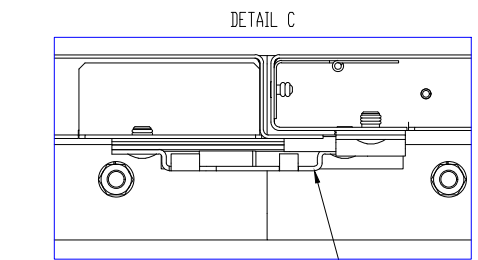

# ALDO ACCESS Panel - Double

CONCEALED PASSIVE LEAF LOCKS ENGAGE INTO FRAME TOP AND BOTTOM

SECTION A-A

<b>CISCO Ltd</b> Foxwood Industrial Park, Foxwood Road Chesterfield, S41 9RN ☎ : 01246 572 288 ✉ : sales@ciscouk.co.uk	
Model:	25mm Flat Picture Frame (Double)
Job Number:	N/A
Date:	N/A
Drawn By:	Alec Williams
Checked By:	N/A
Scale:	DO NOT SCALE
Rev:	.