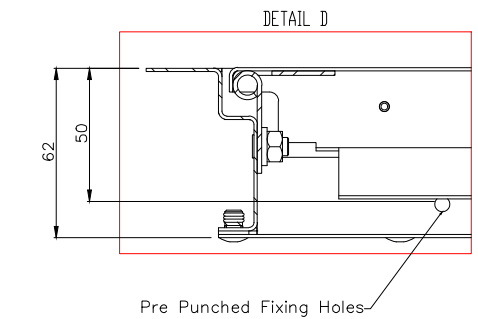

# ALDO ACCESS Panel - Double

CONCEALED PASSIVE LEAF LOCKS ENGAGE INTO FRAME TOP AND BOTTOM

SECTION A-A

<b>CISCO Ltd</b> Foxwood Industrial Park, Foxwood Road Chesterfield, S41 9RN ☎ : 01246 572 288 ✉ : sales@ciscouk.co.uk	
Model:	25mm Flat Picture Frame (Double)
Job Number:	N/A
Date:	N/A
Drawn By:	Alec Williams
Checked By:	N/A
Scale:	DO NOT SCALE
Rev:	.